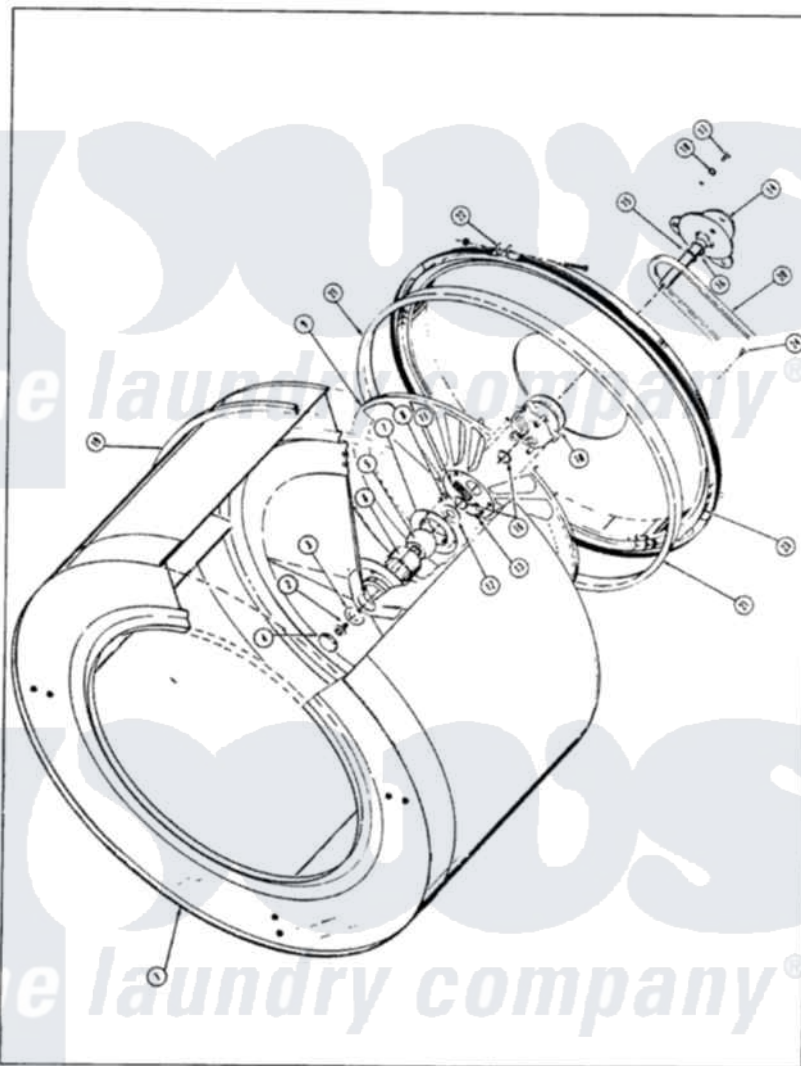

Admiral DE26D6H 01 - CYLINDER & DRIVE

MASTER CARE

DE26D6

CYLINDER & DRIVE

Issued 5/86

N-28-15

Admiral [Residential Admiral DE26D6H Dryer Parts](#) Parts Diagram 01 - CYLINDER & DRIVE

[Click on the part number to view part](#)

Item	Original Part Number	Replaced By	Status	Part Description
1	63-5981		Not Available	CYLINDER ASM
2	25-3682		Not Available	HEX HD BOLT
3	25-3382		Not Available	WASHER
4	63-5865		Not Available	PLUG BUTTON
5	63-1258		Not Available	CYL BEARING
6	63-2797		Not Available	CUSHION ASM
7	63-1262		Not Available	BEARING COVER
8	25-3671	7101P012-60		Screw
9	63-6258			Blower Fan
10	63-2844N		Not Available	BLOWER HUB KIT
"	63-6030		Not Available	HUB ASM
11	63-6348		Not Available	DEFLECTOR STRAP
12	W10124350		Not Available	NOT REQUIRED PART OR SEE NOTE (PURCHASE LOCALLY)
13	25-7764	489483		Screw 10-32 X 1/2
14	63-6032			Cylinder Shaft Assembly