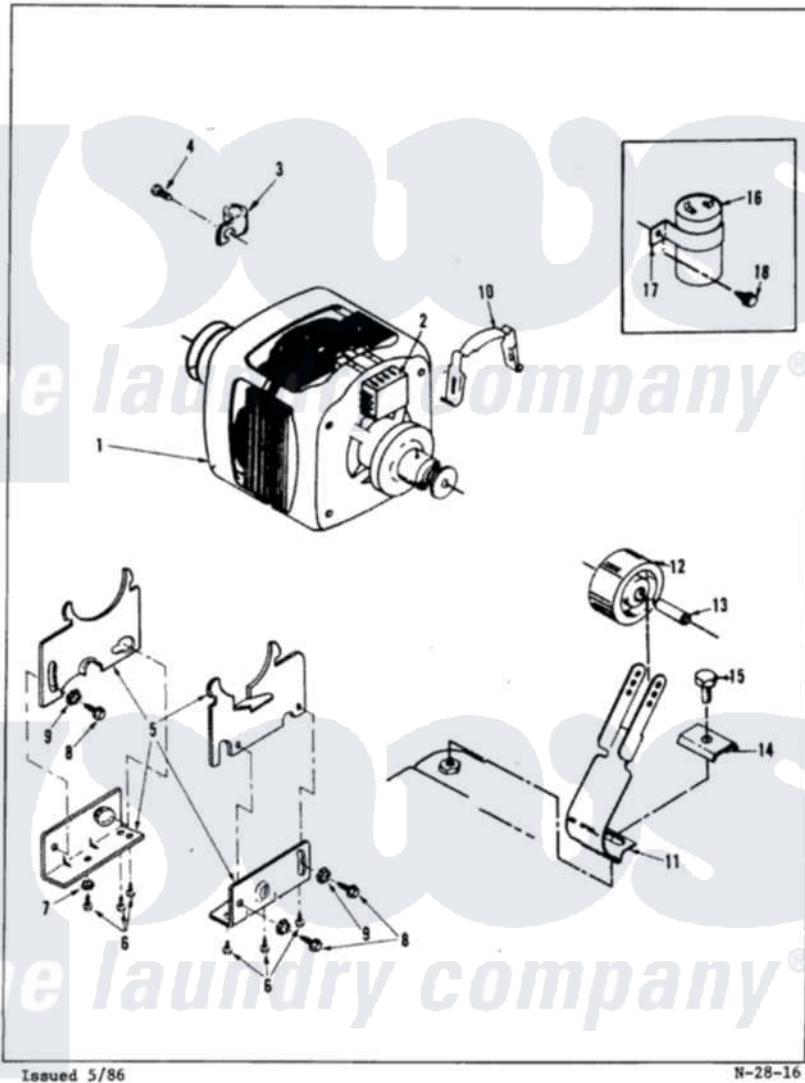

Admiral DE26D6H 02 - DRIVE & MOTOR

MASTER CARE

DE26D6

DRIVE & MOTOR

Admiral Residential Admiral DE26D6H Dryer Parts Parts Diagram 02 - DRIVE & MOTOR
 Click on the part number to view part

Item	Original Part Number	Replaced By	Status	Part Description
1	63-6662		Not Available	MOTOR&PULLY ASM
2	63-4210		Not Available	MOTOR SWITCH
3	25-7265		Not Available	WIRING CLAMP
4	25-7111		Not Available	SCREW
5	63-2832		Not Available	MOTOR MTG KIT
6	25-7785		Not Available	SCREW
7	25-7071		Not Available	LOCKWASHER
8	25-7681	3400518		Screw
9	25-3415		Not Available	LOCKWASHER
10	63-5611		Not Available	RETAINER CLIP
11	63-3053			Idler Bracket
12	63-5753		Not Available	IDLER PULLEY
13	63-3054		Not Available	PIN
14	63-3819			Idler Plate
15	W10124350		Not Available	NOT REQUIRED PART OR SEE NOTE (PURCHASE LOCALLY)

16	63-3199	161-193	Capacitor
17	63-3204		Clamp
18	25-2134	W10116760	Screw