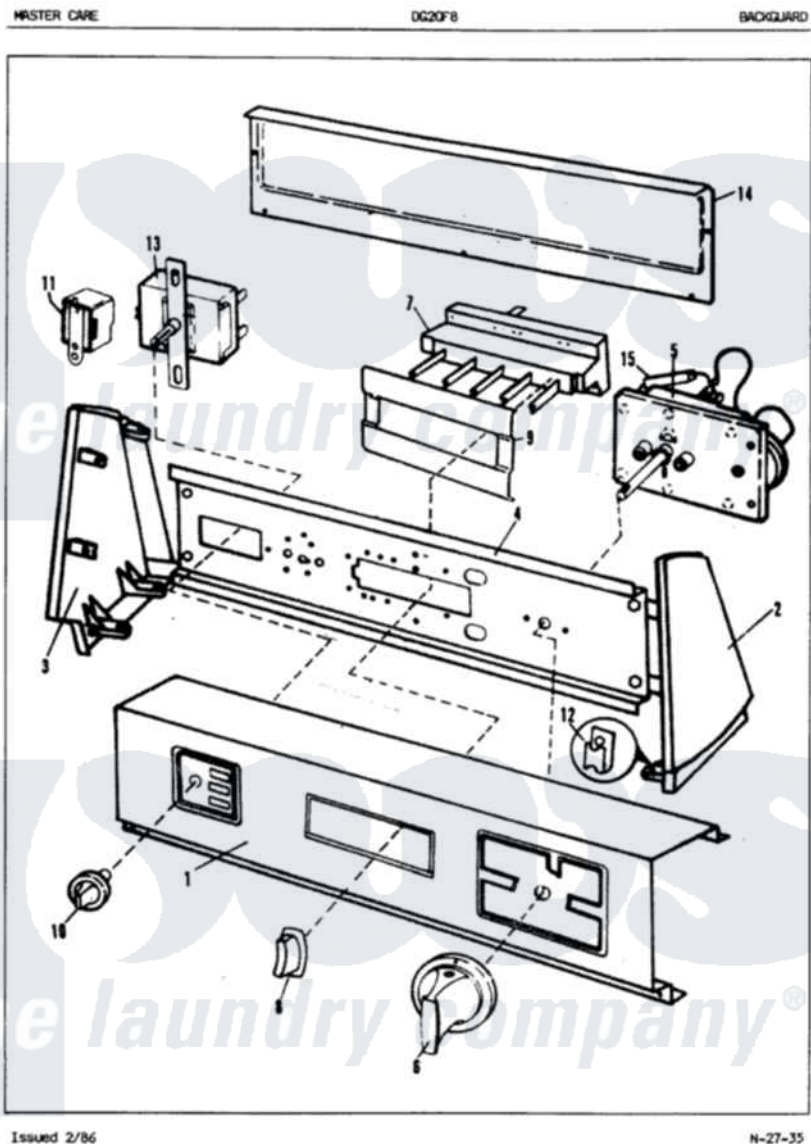

Admiral DG20F8AM 01 - CONTROL PANEL (REV. A-H)

Admiral Residential Admiral DG20F8AM Dryer Parts Parts Diagram 01 - CONTROL PANEL (REV. A-H)
 Click on the part number to view part

Item	Original Part Number	Replaced By	Status	Part Description
1	25-7702			Speedclip, End Cap To Control Panel
"	53-1017		Not Available	CONTROL PANEL
"	53-0826		Not Available	CONTROL PANEL
"	25-7793			Screw
2	53-0265			LH Endcap
3	25-7760			Screw
"	53-0236		Not Available	RH ENDCAP TRIM
"	53-0237		Not Available	LH ENDCAP TRIM
"	53-0264			RH Endcap
4	25-7702			Speedclip, End Cap To Control Panel
"	53-0323		Not Available	CONTROL SHIELD
"	25-3092	90767		Screw, 8A X 3/8 HeX Washer Head Tapping
5	53-0546		Not Available	TIMER
"	63-5685	63-5613		Timer

"	25-0088	489483		Screw 10-32 X 1/2
"	63-6690		Not Available	TIMER
6	53-0470		Not Available	TIMER KNOB
"	53-0653	31001219		Knob Ski
"	53-0654	31001219		Knob Ski
"	25-6044			Set Screw
7	53-0459			PB Switch
8	35-0170		Not Available	PUSHBUTTON
"	35-0385			Pushbutton
9	25-7712		Not Available	SCREW
"	33-6621		Not Available	BRACKET, SWITCH
10	33-0281		Not Available	SELECTOR KNOB
"	35-0168		Not Available	SELECTOR KNOB
11	63-6731	53-1639		Buzzer Assembly
"	25-3092	90767		Screw, 8A X 3/8 HeX Washer Head Tapping
12	25-7702			Speedclip, End Cap To Control Panel
13	53-0394	53-1264		Rotary Switch
"	53-0394	53-1264		Rotary Switch
14	25-7851			Speedclip, End Cap To Top
"	25-7852			Speedclip, Rr Shld To End Cap
"	53-0268	21001460		Shield, Rear
"	25-7697	25-2219		Screw
"	25-7435	33002917		Screw, No.10-16
"	25-3457			Screw, Sems
"	25-3092	90767		Screw, 8A X 3/8 HeX Washer Head Tapping
"	34-9487		Not Available	PLATE, REINFORCEMENT