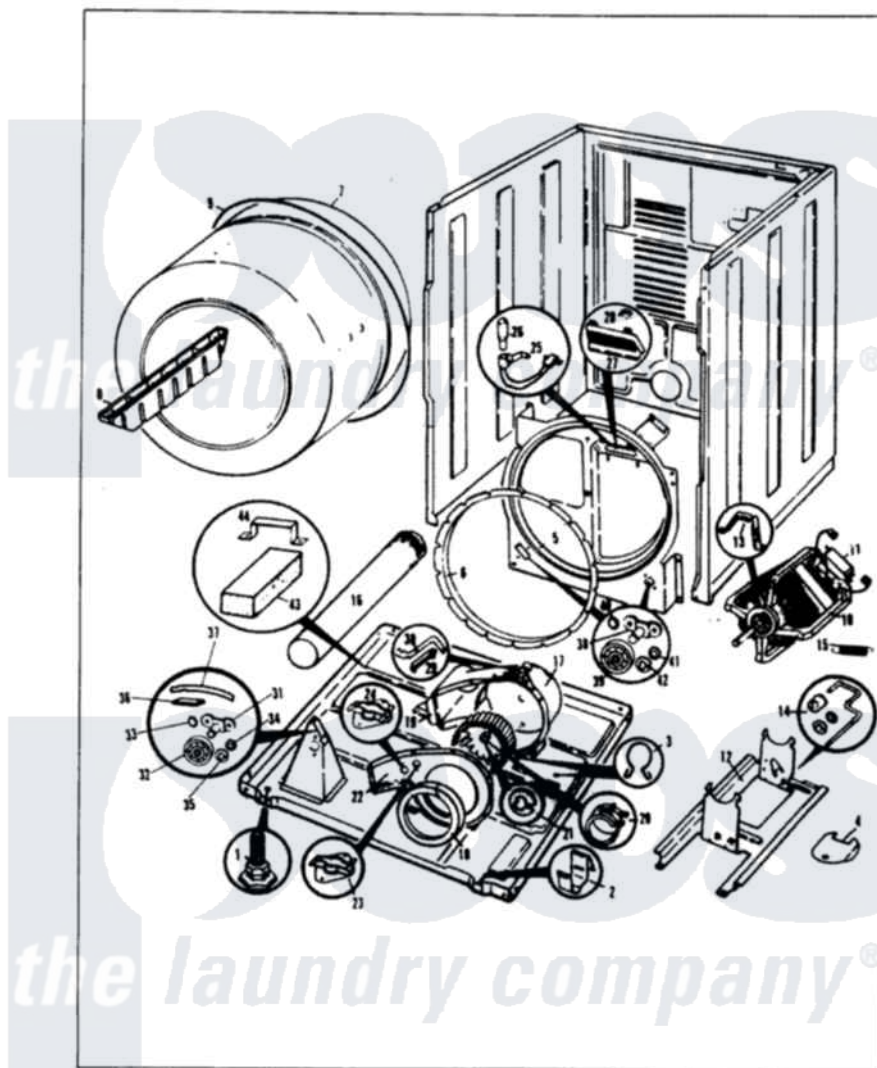

# Admiral DG20F8AM 03 - CYLINDER & DRIVE (REV. A-H)

MASTER CARE

DG20F8

CYLINDER & DRIVE

Issued 2/86

N-27-25

Admiral [Residential Admiral DG20F8AM Dryer Parts](#) Parts Diagram 03 - CYLINDER & DRIVE (REV. A-H)

[Click on the part number to view part](#)

Item	Original Part Number	Replaced By	Status	Part Description
1	63-5519		Not Available	LEG, LEVELING
2	<a href="#">53-0120</a>			Clip, Front Panel
3	25-7027	<a href="#">16515</a>		Clip
4	25-7741	<a href="#">W10116760</a>		Screw
"	53-0153		Not Available	SHIELD, WIRING
5	25-7733	<a href="#">681414</a>		Screw, 10AB X 1/2
"	53-0175	<a href="#">LA-1054</a>		Dryer Bulkhead Kit
6	53-0218	<a href="#">31001747</a>		Seal Assembly
7	53-0178	<a href="#">53-1250</a>		Cylinder
8	25-7759	<a href="#">3196164</a>		Screw
"	53-0117		Not Available	BAFFLE, GRAY
9	<a href="#">LA-1004</a>			Motor Mtg. Kit
"	53-0186	<a href="#">341241</a>		Belt
10	53-0189	<a href="#">LA-1004</a>		Motor Mtg. Kit
11	<a href="#">53-0332</a>			Motor Switch
"	73-0467		Not Available	MOTOR SWITCH