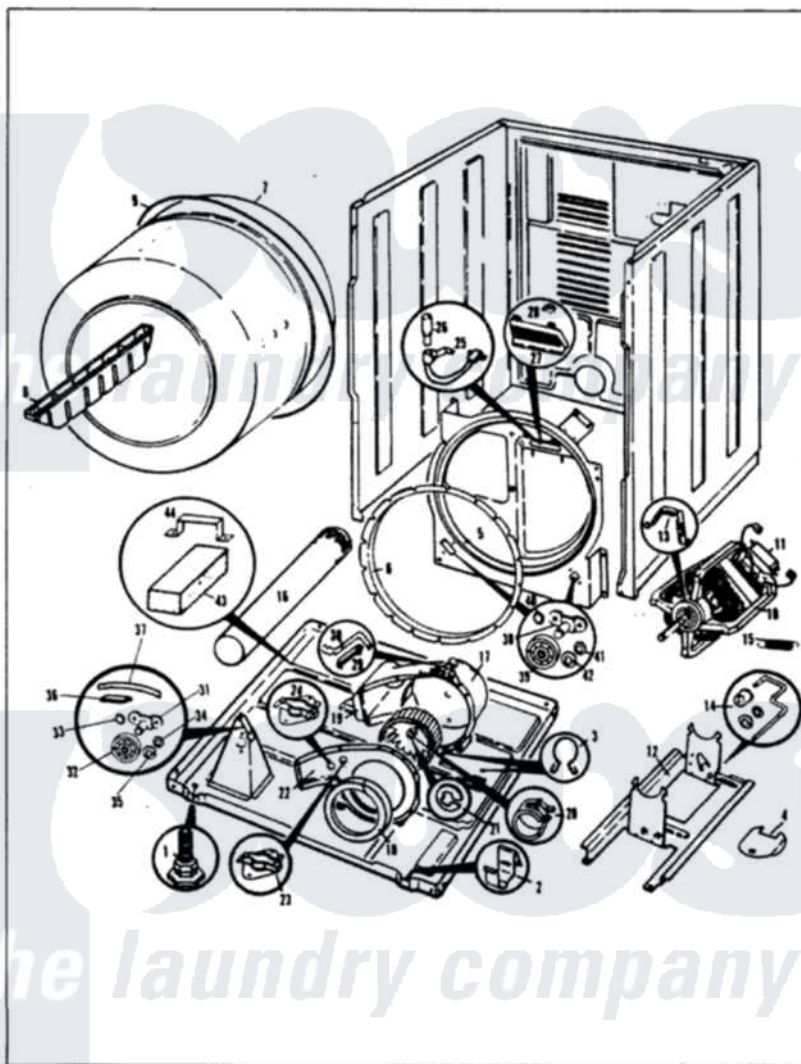

# Admiral DG20F8AM 04 - CYLINDER & DRIVE (REV. J)

MASTER CARE

DG20F8

CYLINDER & DRIVE

Issued 2/86

N-27-25

Admiral Residential Admiral DG20F8AM Dryer Parts Parts Diagram 04 - CYLINDER & DRIVE (REV. J)

Click on the part number to view part

Item	Original Part Number	Replaced By	Status	Part Description
1	63-5519		Not Available	LEG, LEVELING
2	<a href="#">53-0120</a>			Clip, Front Panel
3	25-7027	<a href="#">16515</a>		Clip
4	25-7741	<a href="#">W10116760</a>		Screw
"	53-0153		Not Available	SHIELD, WIRING
5	53-0175	<a href="#">LA-1054</a>		Dryer Bulkhead Kit
"	25-7733	<a href="#">681414</a>		Screw, 10AB X 1/2
6	53-0218	<a href="#">31001747</a>		Seal Assembly
7	53-0178	<a href="#">53-1250</a>		Cylinder
8	53-0117		Not Available	BAFFLE, GRAY
"	25-7759	<a href="#">3196164</a>		Screw
9	<a href="#">LA-1004</a>			Motor Mtg. Kit
"	53-0186	<a href="#">341241</a>		Belt
10	53-0189	<a href="#">LA-1004</a>		Motor Mtg. Kit
11	73-0467		Not Available	MOTOR SWITCH
"	<a href="#">53-0332</a>			Motor Switch