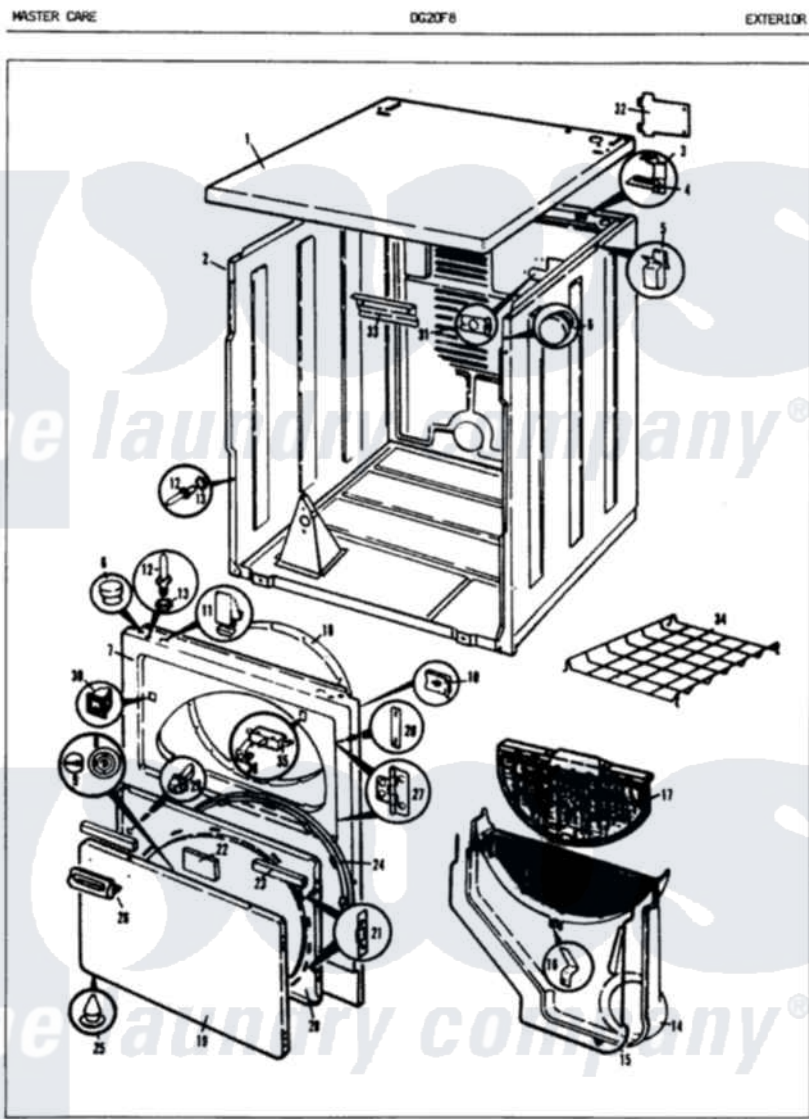

Admiral DG20F8AM 05 - EXTERIOR (REV. A-H)

Issued 2/86

N-27-23

Admiral [Residential Admiral DG20F8AM Dryer Parts](#) Parts Diagram 05 - EXTERIOR (REV. A-H)
 Click on the part number to view part

Item	Original Part Number	Replaced By	Status	Part Description
1	53-0124-24	53-2435-24		Top, Cabinet
2	53-0667	31001714		Cabinet And Base Assembly
"	53-0667-24	31001715		Cabinet And Base Assembly
"	53-0667-25		Not Available	CABINET ASM
3	63-5712			Hinge, Cabinet Top
4	25-3092	90767		Screw, 8A X 3/8 HeX Washer Head Tapping
"	33-0930			Pad, Top Hinge
5	25-3034			Clip, Wiring
6	33-2653			Bumper, Cabinet
7	53-0127	12001190		Panel Kit
8	53-0161		Not Available	PLUG, GAS ACCESS (ALM)
"	53-0155		Not Available	PLUG, GAS ACCESS (WHT)
"	53-0592		Not Available	CHROME PLUG
9	53-0593		Not Available	CHROME BUTTON
"	53-0156			Button, Gas Access
"				BUTTON, GAS ACCESS