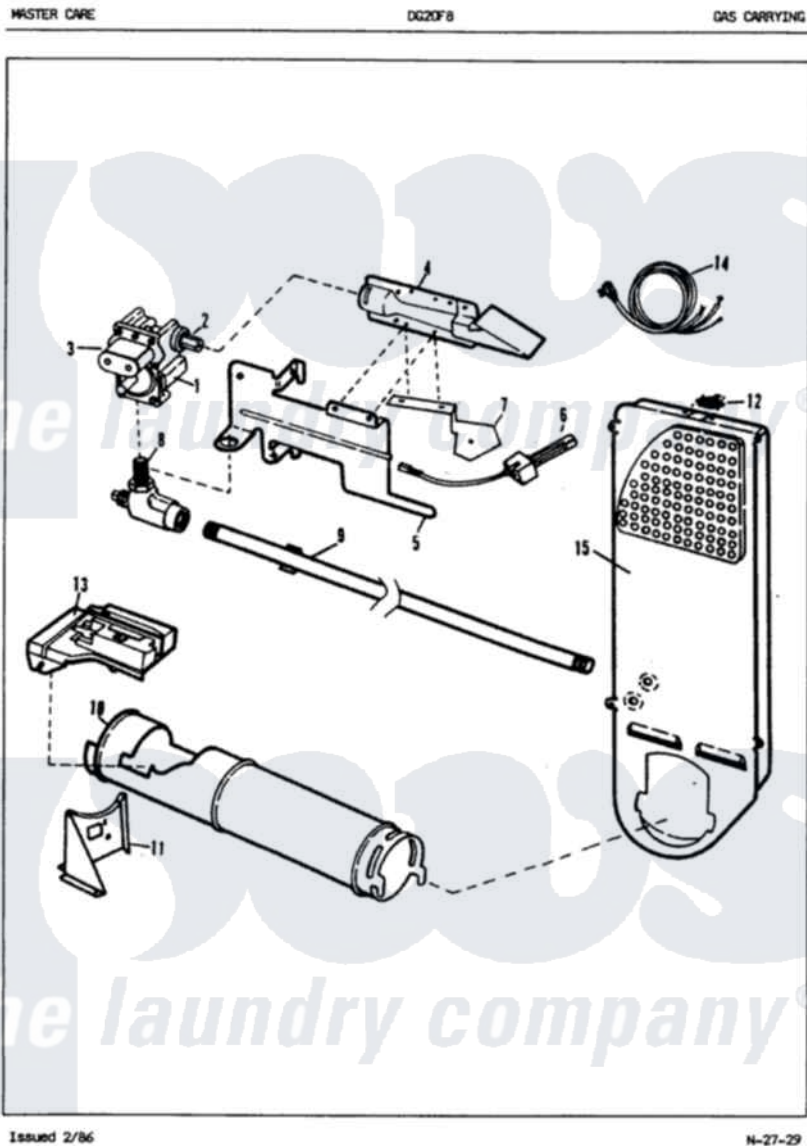

# Admiral DG20F8AM 06 - GAS CARRYING

Admiral Residential Admiral DG20F8AM Dryer Parts Parts Diagram 06 - GAS CARRYING  
 Click on the part number to view part

Item	Original Part Number	Replaced By	Status	Part Description
1	53-0194	<a href="#">306176</a>		Valve, Gas
2	<a href="#">63-3570</a>			Burner Orifice
3	63-6615	<a href="#">279834</a>		Coil-Valve
"	63-6614	<a href="#">279834</a>		Coil-Valve
"	<a href="#">63-6766</a>			Conversion Kit
"	W10124350		Not Available	NOT REQUIRED PART OR SEE NOTE
4	63-6682	<a href="#">31001784</a>		Burner
5	<a href="#">53-0140</a>			Mtg Bracket
"	25-7741	<a href="#">W10116760</a>		Screw
7	25-7744	<a href="#">8281196</a>		Screw
8	53-0101	<a href="#">31001042</a>		Valve, Gas Shut Off
9	25-7741	<a href="#">W10116760</a>		Screw
"	53-0173	<a href="#">31001777</a>		Main Gas L
10	53-0138		Not Available	HEATER HOUSING
11	25-7741	<a href="#">W10116760</a>		Screw

"	25-3092	<a href="#">90767</a>		Screw, 8A X 3/8 HeX Washer Head Tapping
"	53-0139		Not Available	HEATER SUPPORT
12	53-0143	<a href="#">LA-1053</a>		Fuse Kit, Thermal
"	<a href="#">25-0168</a>			Screw
13	25-7741	<a href="#">W10116760</a>		Screw
"	63-5013	<a href="#">338906</a>		Radiant, Sensor
"	25-3092	<a href="#">90767</a>		Screw, 8A X 3/8 HeX Washer Head Tapping
"	25-2134	<a href="#">W10116760</a>		Screw
14	63-6259	<a href="#">31001547</a>		Cord, Power
15	53-0169		Not Available	INLET AIR DUCT