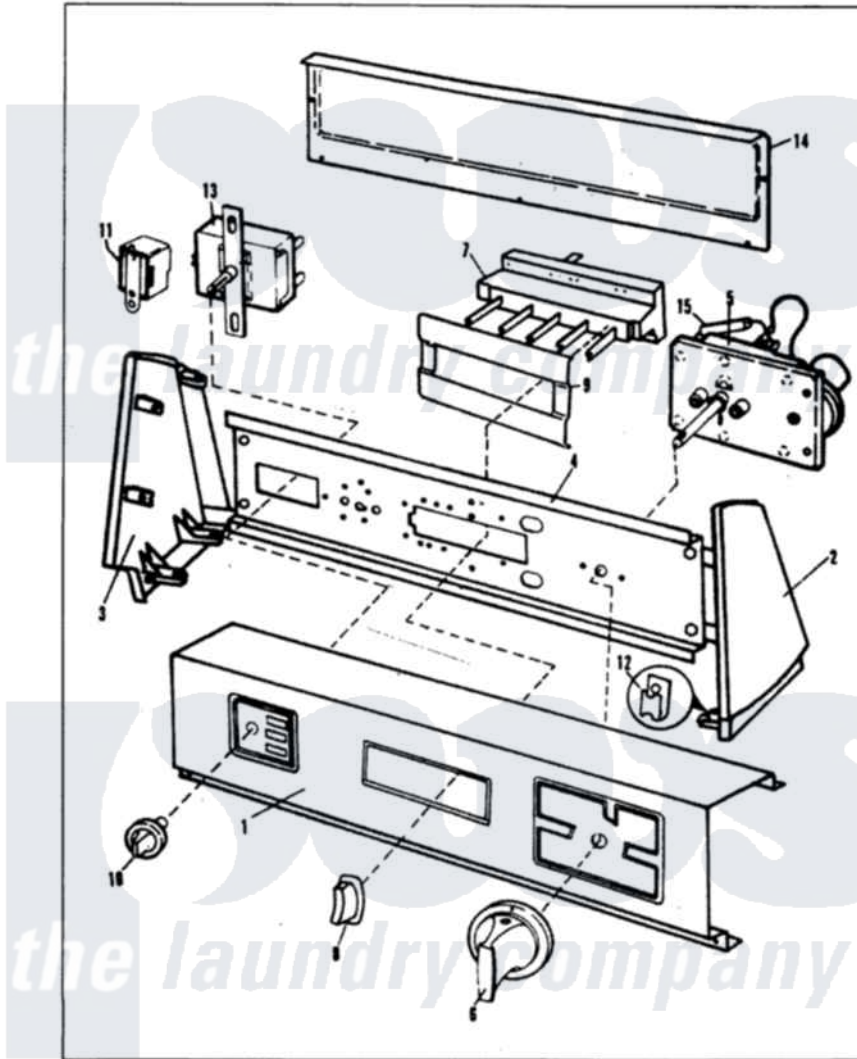

Admiral DG20F8HW 02 - CONTROL PANEL (REV. J)

MASTER CASE

DG20F8

BACKGUARD

Issued 2/86

N-27-35

Admiral [Residential Admiral DG20F8HW Dryer Parts](#) Parts Diagram 02 - CONTROL PANEL (REV. J)
 Click on the part number to view part

Item	Original Part Number	Replaced By	Status	Part Description
1	25-7793			Screw
"	53-0826		Not Available	CONTROL PANEL
"	25-7702			Speedclip, End Cap To Control Panel
2	53-0265			LH Endcap
3	25-7760			Screw
"	53-0236		Not Available	RH ENDCAP TRIM
"	53-0237		Not Available	LH ENDCAP TRIM
"	53-0264			RH Endcap
4	53-0323		Not Available	CONTROL SHIELD
"	25-7702			Speedclip, End Cap To Control Panel
"	25-3092	90767		Screw, 8A X 3/8 HeX Washer Head Tapping
5	25-0088	489483		Screw 10-32 X 1/2
"	63-5685	63-5613		Timer
"	63-6690		Not Available	TIMER

6	53-0470	Not Available	TIMER KNOB
"	25-6044		Set Screw
7	53-0459		PB Switch
8	35-0170	Not Available	PUSHBUTTON
9	25-7712	Not Available	SCREW
"	33-6621	Not Available	BRACKET, SWITCH
10	33-0281	Not Available	SELECTOR KNOB
11	63-6731	53-1639	Buzzer Assembly
"	25-3092	90767	Screw, 8A X 3/8 HeX Washer Head Tapping
12	25-7702		Speedclip, End Cap To Control Panel
13	25-3092	90767	Screw, 8A X 3/8 HeX Washer Head Tapping
"	53-0394	53-1264	Rotary Switch
14	25-3092	90767	Screw, 8A X 3/8 HeX Washer Head Tapping
"	25-3457		Screw, Sems
"	25-7435	33002917	Screw, No.10-16
"	25-7697	25-2219	Screw
"	25-7852		Speedclip, Rr Shld To End Cap
"	34-9487	Not Available	PLATE, REINFORCEMENT
"	53-0268	21001460	Shield, Rear
"	25-7851		Speedclip, End Cap To Top