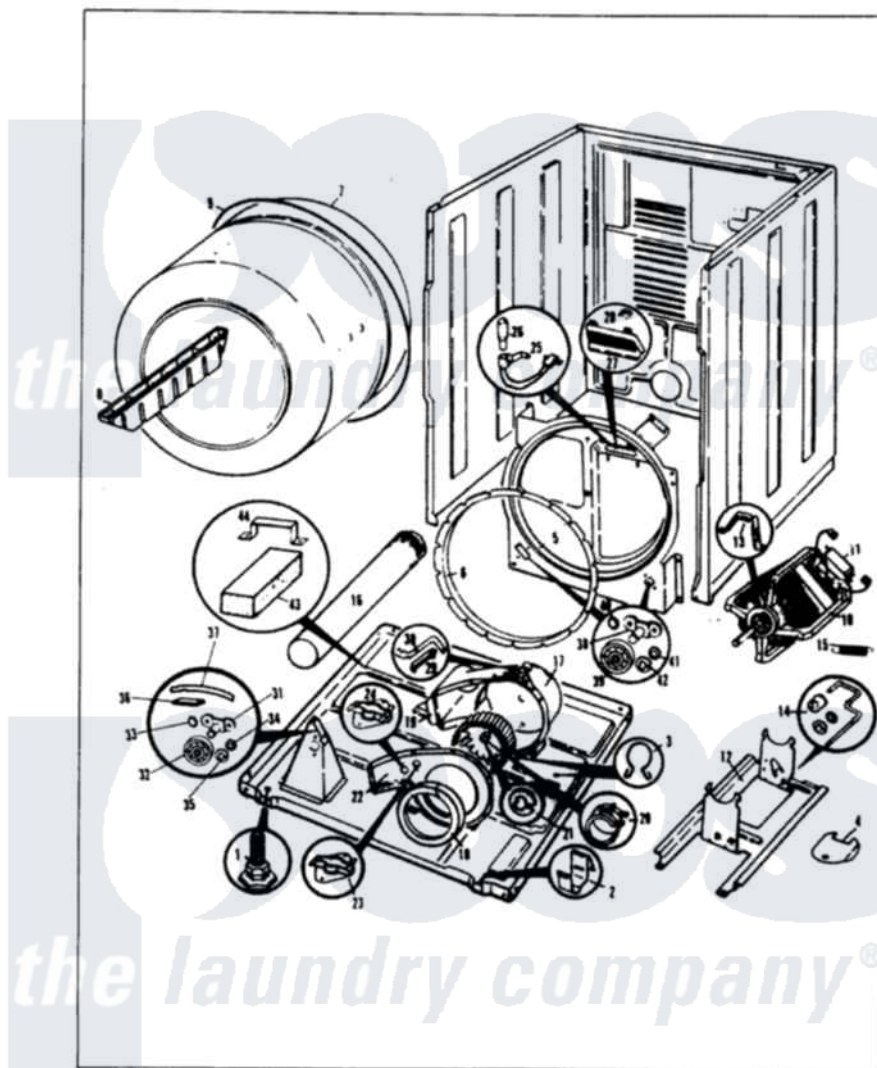

Admiral DG20F8HW 03 - CYLINDER & DRIVE (REV. A-H)

MASTER CARE

DG20F8

CYLINDER & DRIVE

Issued 2/86

N-27-25

Admiral [Residential Admiral DG20F8HW Dryer Parts](#) Parts Diagram 03 - CYLINDER & DRIVE (REV. A-H)

[Click on the part number to view part](#)

Item	Original Part Number	Replaced By	Status	Part Description
1	63-5519		Not Available	LEG, LEVELING
2	53-0120			Clip, Front Panel
3	25-7027	16515		Clip
4	25-7741	W10116760		Screw
"	53-0153		Not Available	SHIELD, WIRING
5	25-7733	681414		Screw, 10AB X 1/2
"	53-0175	LA-1054		Dryer Bulkhead Kit
6	53-0218	31001747		Seal Assembly
7	53-0178	53-1250		Cylinder
8	25-7759	3196164		Screw
"	53-0117		Not Available	BAFFLE, GRAY
9	LA-1004			Motor Mtg. Kit
"	53-0186	341241		Belt
10	53-0189	LA-1004		Motor Mtg. Kit
11	53-0332			Motor Switch
"	73-0467		Not Available	MOTOR SWITCH