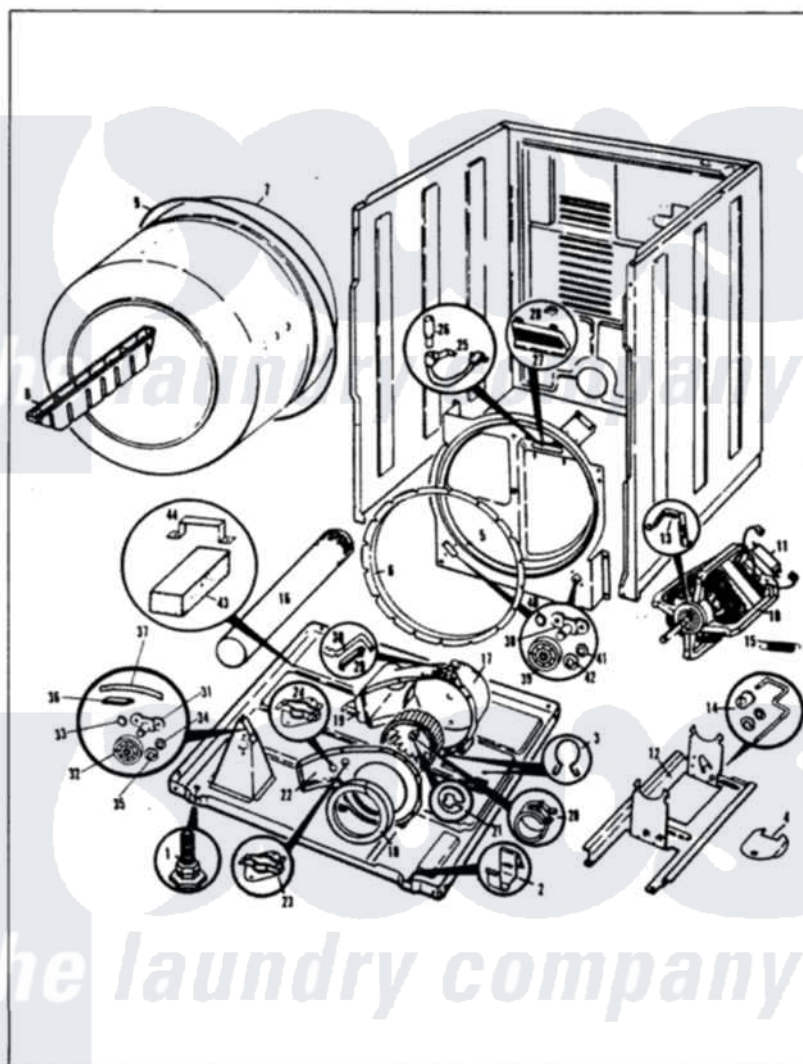

Admiral DG20F8HW 04 - CYLINDER & DRIVE (REV. J)

MASTER CARE

DG20F8

CYLINDER & DRIVE

Issued 2/86

N-27-25

Admiral Residential Admiral DG20F8HW Dryer Parts Parts Diagram 04 - CYLINDER & DRIVE (REV. J)

Click on the part number to view part

Item	Original Part Number	Replaced By	Status	Part Description
1	63-5519		Not Available	LEG, LEVELING
2	53-0120			Clip, Front Panel
3	25-7027	16515		Clip
4	25-7741	W10116760		Screw
"	53-0153		Not Available	SHIELD, WIRING
5	53-0175	LA-1054		Dryer Bulkhead Kit
"	25-7733	681414		Screw, 10AB X 1/2
6	53-0218	31001747		Seal Assembly
7	53-0178	53-1250		Cylinder
8	53-0117		Not Available	BAFFLE, GRAY
"	25-7759	3196164		Screw
9	LA-1004			Motor Mtg. Kit
"	53-0186	341241		Belt
10	53-0189	LA-1004		Motor Mtg. Kit
11	73-0467		Not Available	MOTOR SWITCH
"	53-0332			Motor Switch