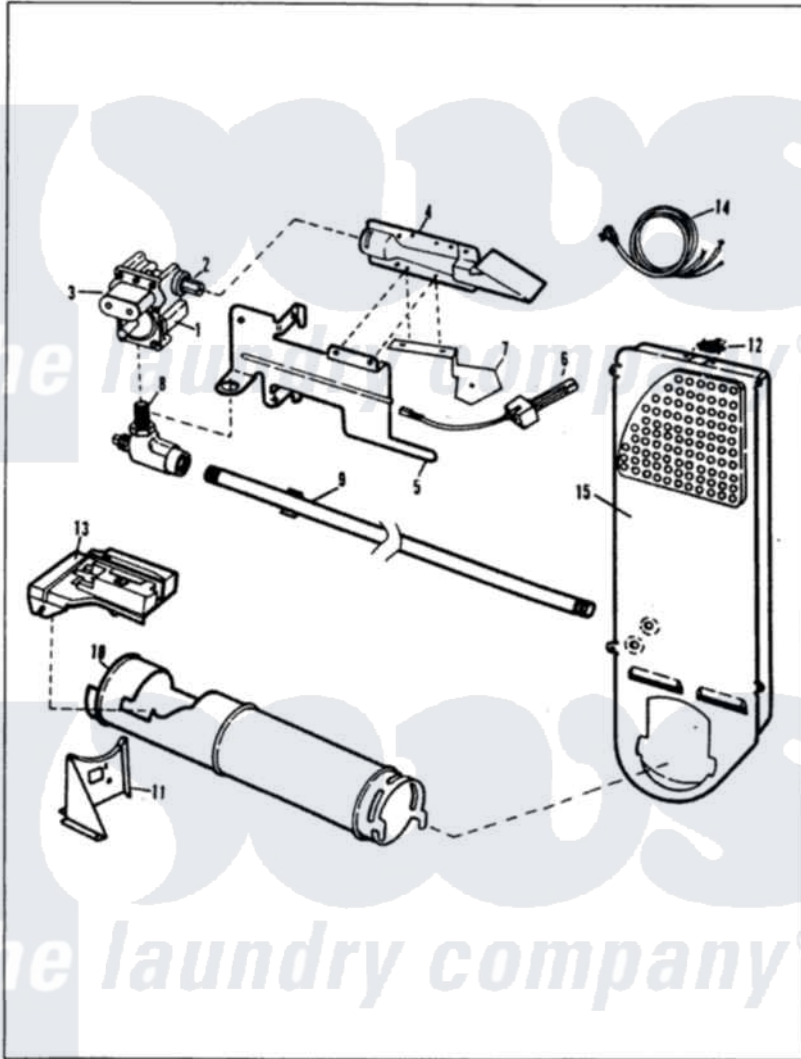

# Admiral DG20F8HW 06 - GAS CARRYING

MASTER CASE DG20F8 GAS CARRYING

Issued 2/86

N-27-29

Admiral Residential Admiral DG20F8HW Dryer Parts Parts Diagram 06 - GAS CARRYING  
 Click on the part number to view part

Item	Original Part Number	Replaced By	Status	Part Description
1	53-0194	<a href="#">306176</a>		Valve, Gas
2	<a href="#">63-3570</a>			Burner Orifice
3	63-6615	<a href="#">279834</a>		Coil-Valve
"	63-6614	<a href="#">279834</a>		Coil-Valve
"	<a href="#">63-6766</a>			Conversion Kit
"	W10124350		Not Available	NOT REQUIRED PART OR SEE NOTE
4	63-6682	<a href="#">31001784</a>		Burner
5	<a href="#">53-0140</a>			Mtg Bracket
"	25-7741	<a href="#">W10116760</a>		Screw
7	25-7744	<a href="#">8281196</a>		Screw
8	53-0101	<a href="#">31001042</a>		Valve, Gas Shut Off
9	25-7741	<a href="#">W10116760</a>		Screw
"	53-0173	<a href="#">31001777</a>		Main Gas L
10	53-0138		Not Available	HEATER HOUSING
11	25-7741	<a href="#">W10116760</a>		Screw

"	25-3092	<a href="#">90767</a>		Screw, 8A X 3/8 HeX Washer Head Tapping
"	53-0139		Not Available	HEATER SUPPORT
12	53-0143	<a href="#">LA-1053</a>		Fuse Kit, Thermal
"	<a href="#">25-0168</a>			Screw
13	25-7741	<a href="#">W10116760</a>		Screw
"	63-5013	<a href="#">338906</a>		Radiant, Sensor
"	25-3092	<a href="#">90767</a>		Screw, 8A X 3/8 HeX Washer Head Tapping
"	25-2134	<a href="#">W10116760</a>		Screw
14	63-6259	<a href="#">31001547</a>		Cord, Power
15	53-0169		Not Available	INLET AIR DUCT