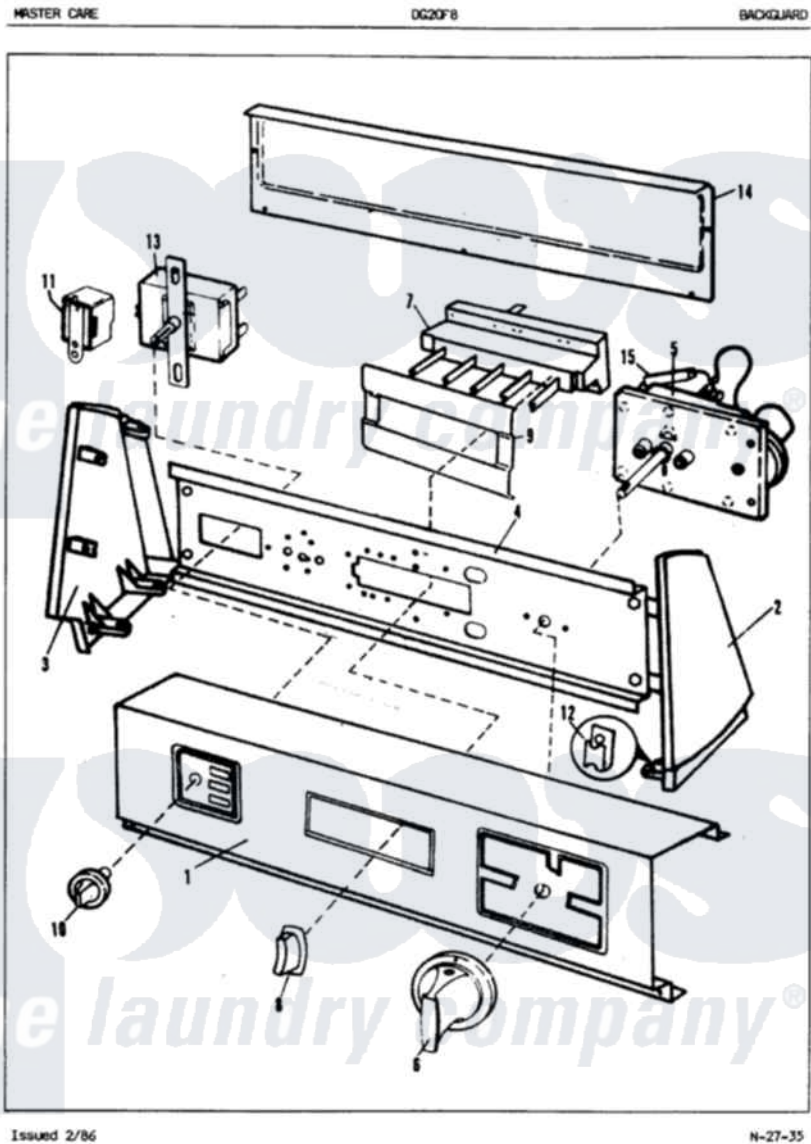

Admiral DG20F8WW 01 - CONTROL PANEL (REV. A-H)

Admiral Residential Admiral DG20F8WW Dryer Parts Parts Diagram 01 - CONTROL PANEL (REV. A-H)
 Click on the part number to view part

Item	Original Part Number	Replaced By	Status	Part Description
1	25-7702			Speedclip, End Cap To Control Panel
"	53-1017		Not Available	CONTROL PANEL
"	53-0826		Not Available	CONTROL PANEL
"	25-7793			Screw
2	53-0265			LH Endcap
3	25-7760			Screw
"	53-0236		Not Available	RH ENDCAP TRIM
"	53-0237		Not Available	LH ENDCAP TRIM
"	53-0264			RH Endcap
4	25-7702			Speedclip, End Cap To Control Panel
"	53-0323		Not Available	CONTROL SHIELD
"	25-3092	90767		Screw, 8A X 3/8 HeX Washer Head Tapping
5	53-0546		Not Available	TIMER
"	63-5685	63-5613		Timer

"	25-0088	489483		Screw 10-32 X 1/2
"	63-6690		Not Available	TIMER
6	53-0470		Not Available	TIMER KNOB
"	53-0653	31001219		Knob Ski
"	53-0654	31001219		Knob Ski
"	25-6044			Set Screw
7	53-0459			PB Switch
8	35-0170		Not Available	PUSHBUTTON
"	35-0385			Pushbutton
9	25-7712		Not Available	SCREW
"	33-6621		Not Available	BRACKET, SWITCH
10	33-0281		Not Available	SELECTOR KNOB
"	35-0168		Not Available	SELECTOR KNOB
11	63-6731	53-1639		Buzzer Assembly
"	25-3092	90767		Screw, 8A X 3/8 HeX Washer Head Tapping
12	25-7702			Speedclip, End Cap To Control Panel
13	53-0394	53-1264		Rotary Switch
"	53-0394	53-1264		Rotary Switch
14	25-7851			Speedclip, End Cap To Top
"	25-7852			Speedclip, Rr Shld To End Cap
"	53-0268	21001460		Shield, Rear
"	25-7697	25-2219		Screw
"	25-7435	33002917		Screw, No.10-16
"	25-3457			Screw, Sems
"	25-3092	90767		Screw, 8A X 3/8 HeX Washer Head Tapping
"	34-9487		Not Available	PLATE, REINFORCEMENT