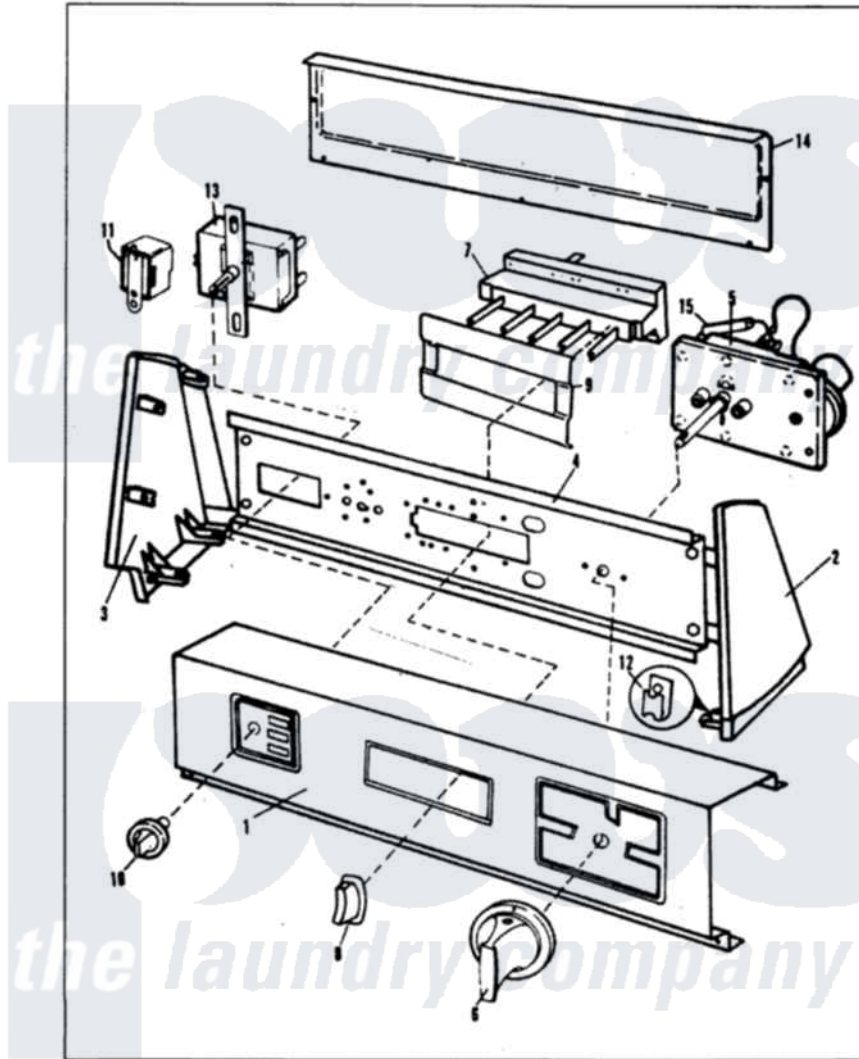

# Admiral DG20F8WW 02 - CONTROL PANEL (REV. J)

MASTER CASE

DG20F8

BACKGUARD

Issued 2/86

N-27-35

Admiral Residential Admiral DG20F8WW Dryer Parts Parts Diagram 02 - CONTROL PANEL (REV. J)  
 Click on the part number to view part

Item	Original Part Number	Replaced By	Status	Part Description
1	<a href="#">25-7793</a>			Screw
"	53-0826		Not Available	CONTROL PANEL
"	<a href="#">25-7702</a>			Speedclip, End Cap To Control Panel
2	<a href="#">53-0265</a>			LH Endcap
3	<a href="#">25-7760</a>			Screw
"	53-0236		Not Available	RH ENDCAP TRIM
"	53-0237		Not Available	LH ENDCAP TRIM
"	<a href="#">53-0264</a>			RH Endcap
4	53-0323		Not Available	CONTROL SHIELD
"	<a href="#">25-7702</a>			Speedclip, End Cap To Control Panel
"	25-3092	<a href="#">90767</a>		Screw, 8A X 3/8 HeX Washer Head Tapping
5	25-0088	<a href="#">489483</a>		Screw 10-32 X 1/2
"	63-5685	<a href="#">63-5613</a>		Timer
"	63-6690		Not Available	TIMER

6	53-0470	Not Available	TIMER KNOB
"	<a href="#">25-6044</a>		Set Screw
7	<a href="#">53-0459</a>		PB Switch
8	35-0170	Not Available	PUSHBUTTON
9	25-7712	Not Available	SCREW
"	33-6621	Not Available	BRACKET, SWITCH
10	33-0281	Not Available	SELECTOR KNOB
11	63-6731	<a href="#">53-1639</a>	Buzzer Assembly
"	25-3092	<a href="#">90767</a>	Screw, 8A X 3/8 HeX Washer Head Tapping
12	<a href="#">25-7702</a>		Speedclip, End Cap To Control Panel
13	25-3092	<a href="#">90767</a>	Screw, 8A X 3/8 HeX Washer Head Tapping
"	53-0394	<a href="#">53-1264</a>	Rotary Switch
14	25-3092	<a href="#">90767</a>	Screw, 8A X 3/8 HeX Washer Head Tapping
"	<a href="#">25-3457</a>		Screw, Sems
"	25-7435	<a href="#">33002917</a>	Screw, No.10-16
"	25-7697	<a href="#">25-2219</a>	Screw
"	<a href="#">25-7852</a>		Speedclip, Rr Shld To End Cap
"	34-9487	Not Available	PLATE, REINFORCEMENT
"	53-0268	<a href="#">21001460</a>	Shield, Rear
"	<a href="#">25-7851</a>		Speedclip, End Cap To Top