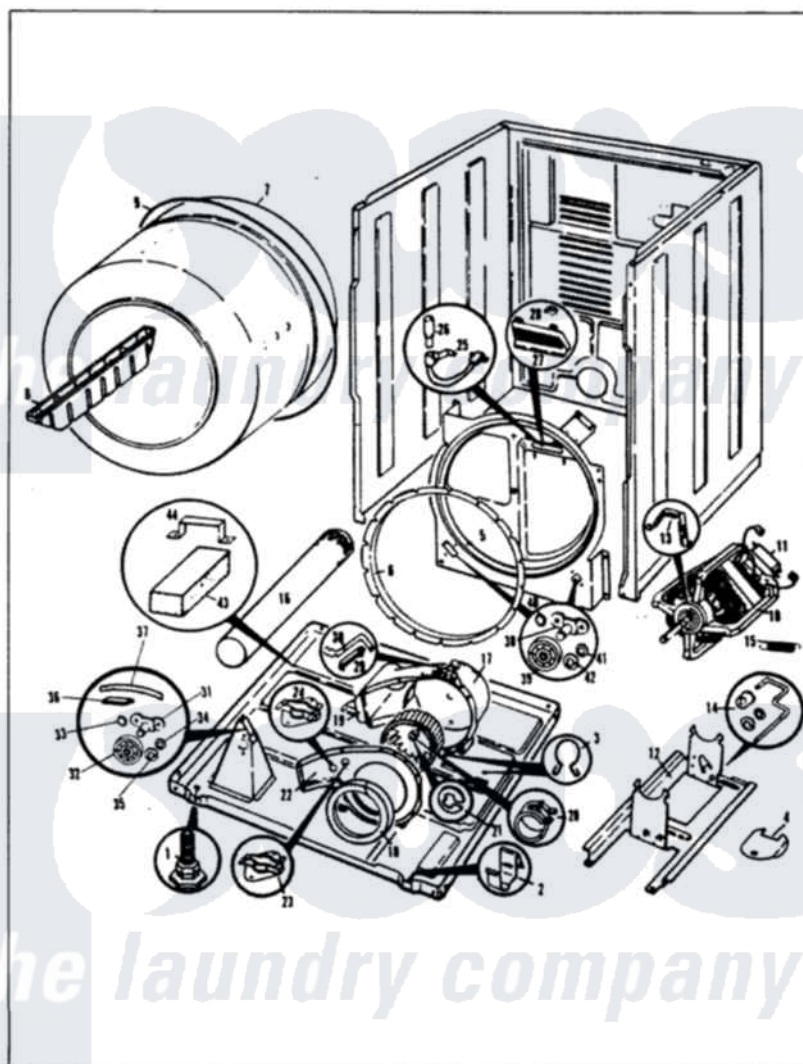

Admiral DG20F8WW 04 - CYLINDER & DRIVE (REV. J)

MASTER CARE

DG20F8

CYLINDER & DRIVE

Issued 2/86

N-27-25

Admiral Residential Admiral DG20F8WW Dryer Parts Parts Diagram 04 - CYLINDER & DRIVE (REV. J)

[Click on the part number to view part](#)

Item	Original Part Number	Replaced By	Status	Part Description
1	63-5519		Not Available	LEG, LEVELING
2	53-0120			Clip, Front Panel
3	25-7027	16515		Clip
4	25-7741	W10116760		Screw
"	53-0153		Not Available	SHIELD, WIRING
5	53-0175	LA-1054		Dryer Bulkhead Kit
"	25-7733	681414		Screw, 10AB X 1/2
6	53-0218	31001747		Seal Assembly
7	53-0178	53-1250		Cylinder
8	53-0117		Not Available	BAFFLE, GRAY
"	25-7759	3196164		Screw
9	LA-1004			Motor Mtg. Kit
"	53-0186	341241		Belt
10	53-0189	LA-1004		Motor Mtg. Kit
11	73-0467		Not Available	MOTOR SWITCH
"	53-0332			Motor Switch