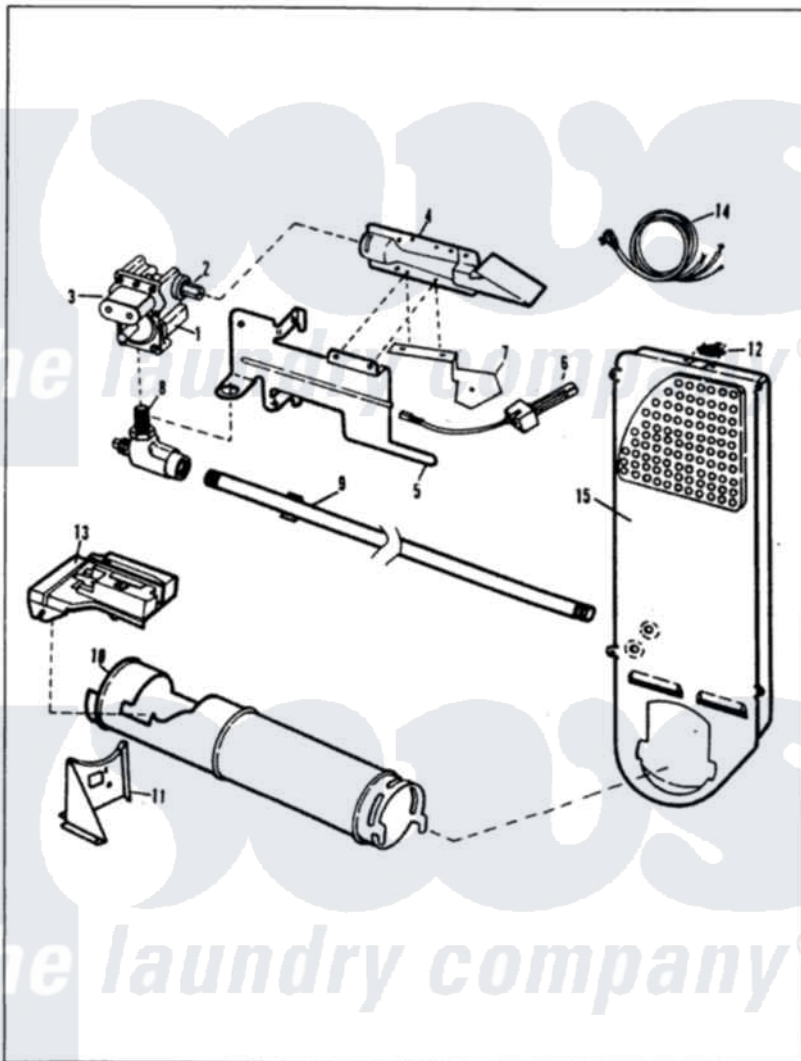

Admiral DG20F8WW 07 - GAS CARRYING

MASTER CASE DG20F8 GAS CARRYING

Issued 2/86

N-27-29

Admiral Residential Admiral DG20F8WW Dryer Parts Parts Diagram 07 - GAS CARRYING
 Click on the part number to view part

Item	Original Part Number	Replaced By	Status	Part Description
1	53-0194	306176		Valve, Gas
2	63-3570			Burner Orifice
3	63-6615	279834		Coil-Valve
"	63-6614	279834		Coil-Valve
"	63-6766			Conversion Kit
"	W10124350		Not Available	NOT REQUIRED PART OR SEE NOTE
4	63-6682	31001784		Burner
5	53-0140			Mtg Bracket
"	25-7741	W10116760		Screw
7	25-7744	8281196		Screw
8	53-0101	31001042		Valve, Gas Shut Off
9	25-7741	W10116760		Screw
"	53-0173	31001777		Main Gas L
10	53-0138		Not Available	HEATER HOUSING
11	25-7741	W10116760		Screw

"	25-3092	90767		Screw, 8A X 3/8 HeX Washer Head Tapping
"	53-0139		Not Available	HEATER SUPPORT
12	53-0143	LA-1053		Fuse Kit, Thermal
"	25-0168			Screw
13	25-7741	W10116760		Screw
"	63-5013	338906		Radiant, Sensor
"	25-3092	90767		Screw, 8A X 3/8 HeX Washer Head Tapping
"	25-2134	W10116760		Screw
14	63-6259	31001547		Cord, Power
15	53-0169		Not Available	INLET AIR DUCT