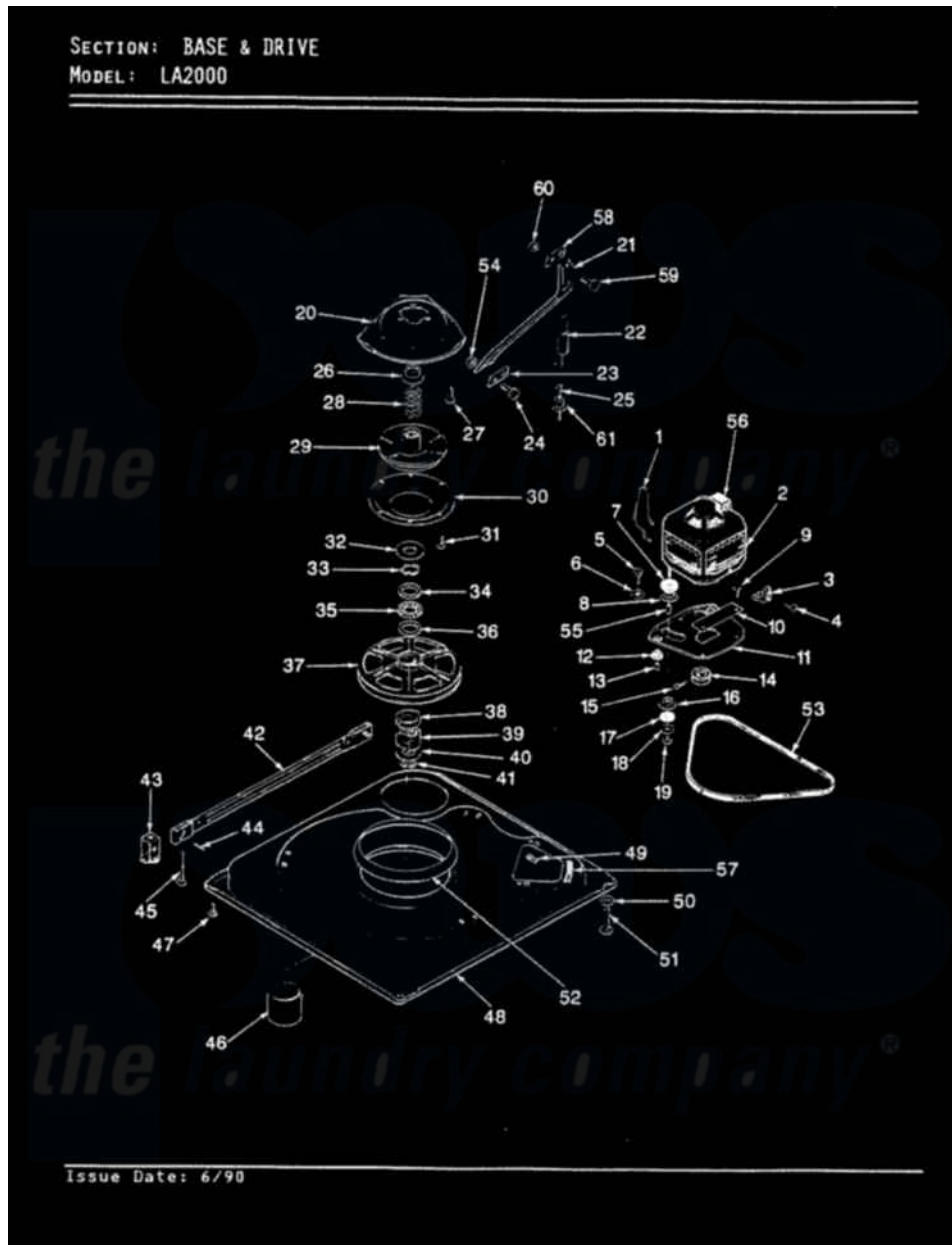

Admiral LA2000 01 - BASE & DRIVE (REV. E-F)

Admiral Residential Admiral LA2000 Dryer Parts Parts Diagram 01 - BASE & DRIVE (REV. E-F)
 Click on the part number to view part

Item	Original Part Number	Replaced By	Status	Part Description
1	35-0235			Spring, Motor Pivot
2	LA-2002		Not Available	MOTOR KIT
"	35-2030		Not Available	MOTOR
3	33-9945			Slide, Foot
4	25-7418	33001178		Back, Tumbler
5	25-7833	21001977		Screw
6	25-7834			Washer, Motor/Base Screw
7	33-9946			Isolator, Motor
8	33-9944	35-3570		Washer, Motor Pivot
9	25-3083	212951		Screw, No.6-32 X 1/4 Inch
10	33-9947		Not Available	DBL.PIVOT SLIDE
"	35-2810	21001783		Plate And Screw Assembly
12	33-9941	35-3646		Isolator, Motor Plate
13	25-7831			Spacer, Mounting
14	35-2124	W10143344		Pulley
15	25-7117			Set Screw