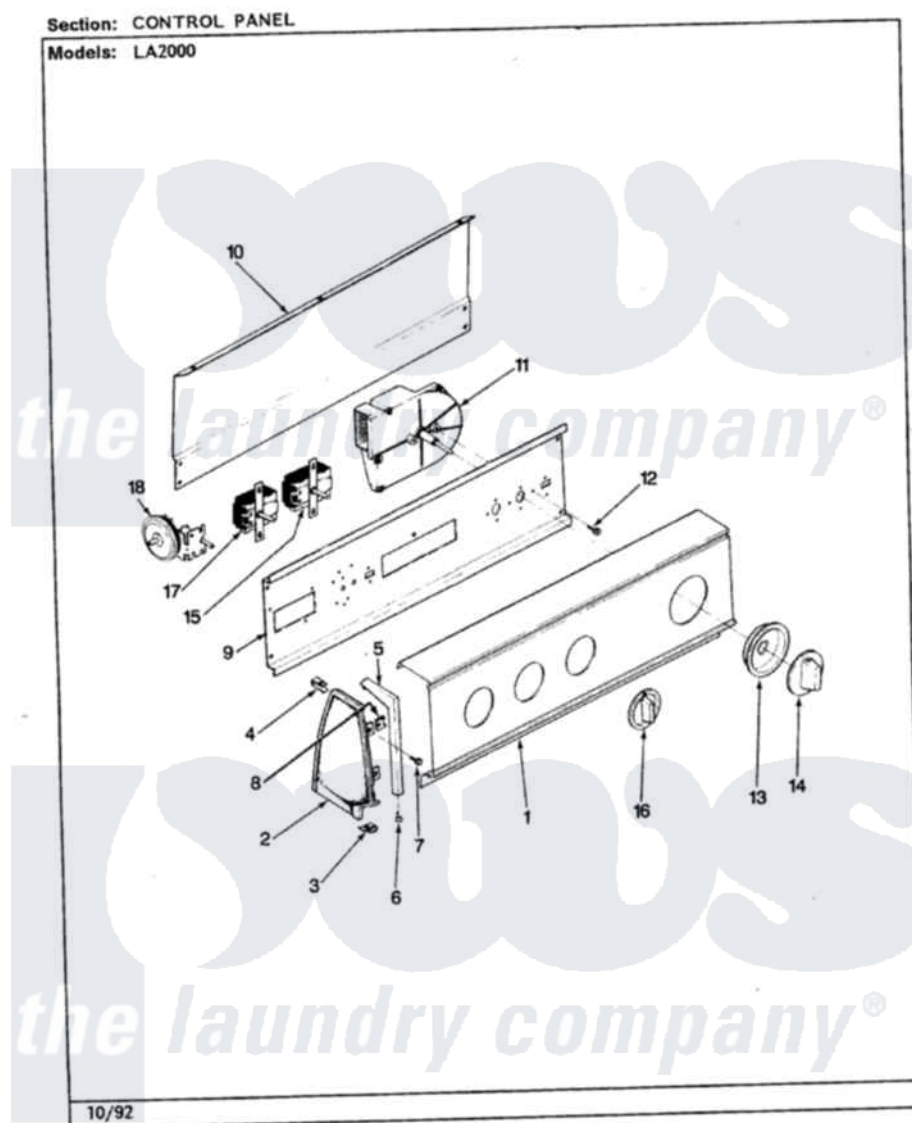

# Admiral LA2000 04 - CONTROL PANEL (REV. G-L)

Admiral [Residential Admiral LA2000 Dryer Parts](#) Parts Diagram 04 - CONTROL PANEL (REV. G-L)  
Click on the part number to view part

Item	Original Part Number	Replaced By	Status	Part Description
1	<a href="#">25-7793</a>			Screw
"	<a href="#">25-7702</a>			Speedclip, End Cap To Control Panel
"	35-2589		Not Available	PANEL, CONTROL
2	35-2487	<a href="#">21001451</a>		Cap- End
"	35-2488	<a href="#">21001452</a>		Cap- End
3	<a href="#">25-7851</a>			Speedclip, End Cap To Top
"	25-7697	<a href="#">25-2219</a>		Screw
"	34-9487		Not Available	PLATE, REINFORCEMENT
4	<a href="#">25-7852</a>			Speedclip, Rr Shld To End Cap
"	25-7435	<a href="#">33002917</a>		Screw, No.10-16
5	53-0277		Not Available	TRIM, END CAP (RT)
"	53-0278		Not Available	TRIM, END CAP (LT)
6	<a href="#">25-7760</a>			Screw
7	25-3092	<a href="#">90767</a>		Screw, 8A X 3/8 HeX Washer Head Tapping

8	<a href="#">25-7702</a>		Speedclip, End Cap To Control Panel
9	<a href="#">53-1676</a>		Shield, Control
10	<a href="#">25-3457</a>		Screw, Sems
"	25-3092	<a href="#">90767</a>	Screw, 8A X 3/8 HeX Washer Head Tapping
"	25-7853	<a href="#">25-7933</a>	Ring, Retaining
"	35-2688	<a href="#">21001460</a>	Shield, Rear
11	35-2211	Not Available	TIMER
12	25-0205	<a href="#">216412</a>	Screw, Bracket To Timer
13	35-2254	<a href="#">12500058</a>	Knob Ski
14	35-2486	<a href="#">12500058</a>	Knob Ski
15	25-3092	<a href="#">90767</a>	Screw, 8A X 3/8 HeX Washer Head Tapping
"	35-0114	Not Available	TEMP SWITCH
16	35-2185	<a href="#">21001283</a>	Knob, Selector---Piq
17	35-2193	Not Available	SWITCH, ROTARY SPEED
"	25-3092	<a href="#">90767</a>	Screw, 8A X 3/8 HeX Washer Head Tapping
18	35-2145	<a href="#">21001554</a>	Switch, Water Level
"	35-2604	Not Available	MANUAL, USE & CARE
"	25-3092	<a href="#">90767</a>	Screw, 8A X 3/8 HeX Washer Head Tapping
"	35-3283	<a href="#">21001554</a>	Switch, Water Level