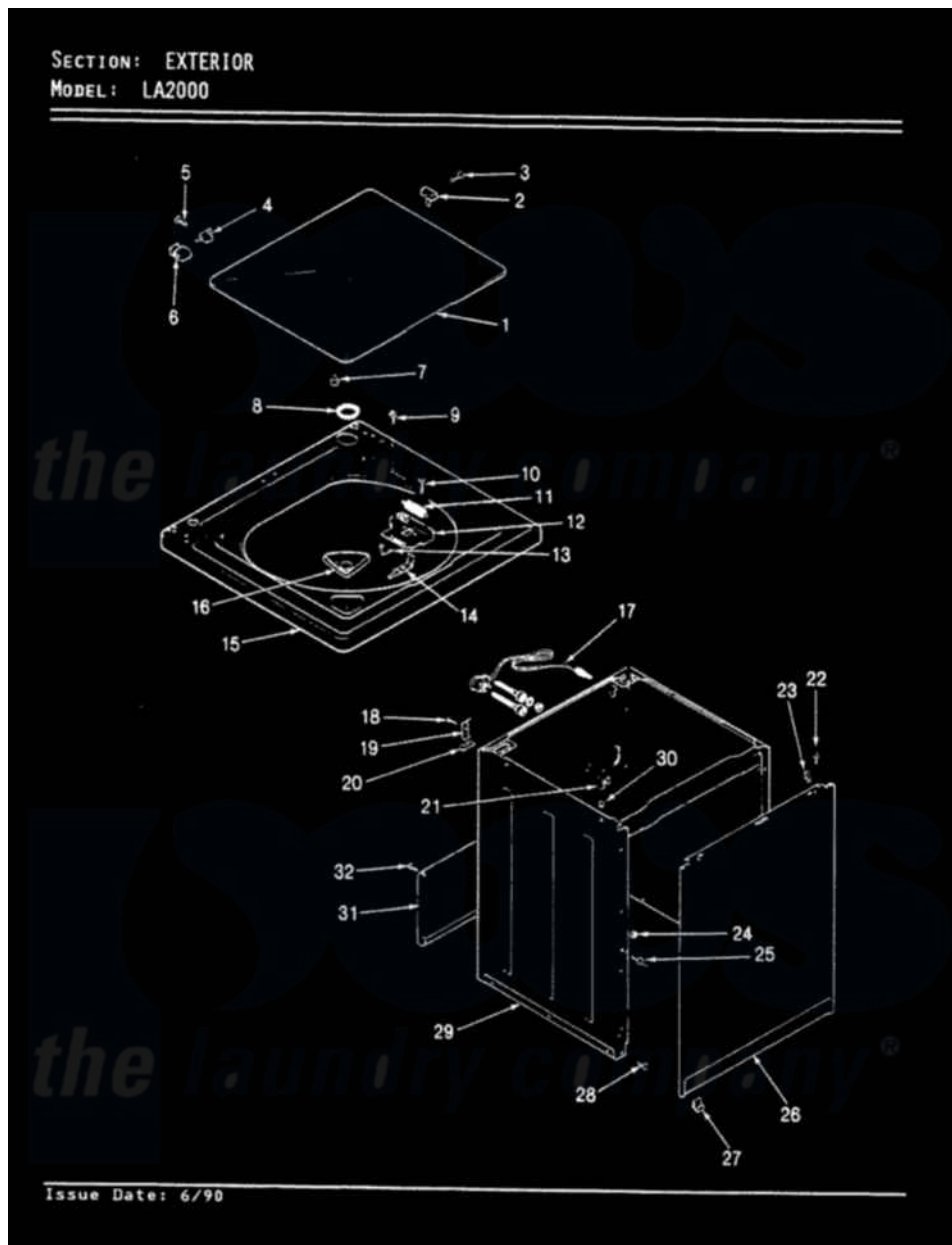

Admiral LA2000 05 - EXTERIOR (REV. E-F)

Admiral Residential Admiral LA2000 Dryer Parts Parts Diagram 05 - EXTERIOR (REV. E-F)
 Click on the part number to view part

Item	Original Part Number	Replaced By	Status	Part Description
1	35-2026			Lid
2	25-7436			Nylite Washer
"	43-0057			Actuator, Door Switch
3	25-7438			Screw
4	25-7086	Y0308025		Washer, Stainless Steel
"	35-2045			Pin, Hinge
5	25-7893			Screw
6	35-2044			Hinge, Lid
7	35-0581			Bumper, Door
8	35-2064			Bushing, Insulating
"	35-2063			Bushing, Insulator
9	25-7463	7101P012-60		Screw
10	25-7437	40040701		Screw, Tapping No.6b-20
11	33-9064	12001187		Kit, Lid Switch Assembly
"	33-8911	12001187		Kit, Lid Switch Assembly
12	33-8289	12001187		Kit, Lid Switch Assembly

13	25-7878		Clip
14	33-9063	12001187	Kit, Lid Switch Assembly
15	35-2739		Top, Cabinet
16	33-9906	21001167	Dispenser, Bleach
17	35-0680		Not Available
18	25-7893		Screw
19	33-7450	35-2846	Hinge, Cabinet Top
20	33-0930		Pad, Top Hinge
21	33-6099		Clamp
22	53-0643		Pin, Locator
23	34-9701		Guide, Cabinet
24	25-0224	3400029	Nut, Adapter Plate
25	53-0643		Pin, Locator
26	35-2084		Panel, Front
27	53-0120		Clip, Front Panel
28	33-2653		Bumper, Cabinet
29	35-2106	21001871	Cabinet
30	33-2653		Bumper, Cabinet
31	35-2108	21001871	Cabinet
32	25-7733	681414	Screw, 10AB X 1/2