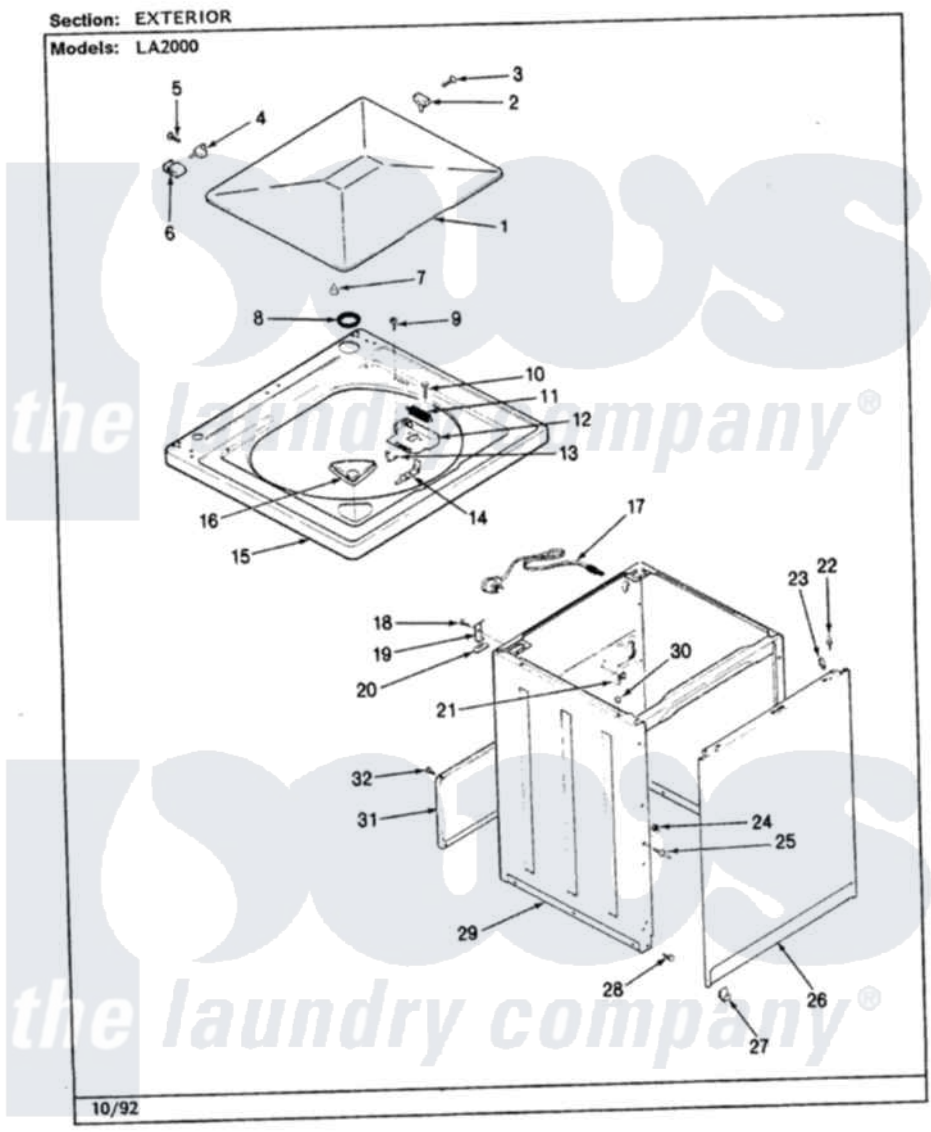

Admiral LA2000 06 - EXTERIOR (REV. G-L)

Admiral Residential Admiral LA2000 Dryer Parts Parts Diagram 06 - EXTERIOR (REV. G-L)
 Click on the part number to view part

Item	Original Part Number	Replaced By	Status	Part Description
1	35-2026			Lid
2	25-7436			Nylite Washer
"	43-0057			Actuator, Door Switch
3	25-7438			Screw
4	25-7086	Y0308025		Washer, Stainless Steel
"	35-2045			Pin, Hinge
5	25-7893			Screw
6	35-2044			Hinge, Lid
7	35-0581			Bumper, Door
8	35-2063			Bushing, Insulator
"	35-2064			Bushing, Insulating
9	25-7463	7101P012-60		Screw
10	25-7437	40040701		Screw, Tapping No.6b-20
11	35-2814	12001187		Kit, Lid Switch Assembly
12	35-2795	12001187		Kit, Lid Switch Assembly
13	25-7878			Clip

14	35-2805	12001187	Kit, Lid Switch Assembly
16	33-9906	21001167	Dispenser, Bleach
17	35-0680	Not Available	CORD, POWER
18	25-7893		Screw
19	33-7450	35-2846	Hinge, Cabinet Top
20	33-0930		Pad, Top Hinge
21	25-7796	596669	Clamp, Manifold
22	53-0643		Pin, Locator
23	25-7220		Clip, Cabinet Top
24	25-0224	3400029	Nut, Adapter Plate
25	53-0643		Pin, Locator
26	35-2084		Panel, Front
27	53-0120		Clip, Front Panel
28	33-2653		Bumper, Cabinet
29	35-2106	21001871	Cabinet
30	33-2653		Bumper, Cabinet
31	35-2108	21001871	Cabinet
32	25-7733	681414	Screw, 10AB X 1/2