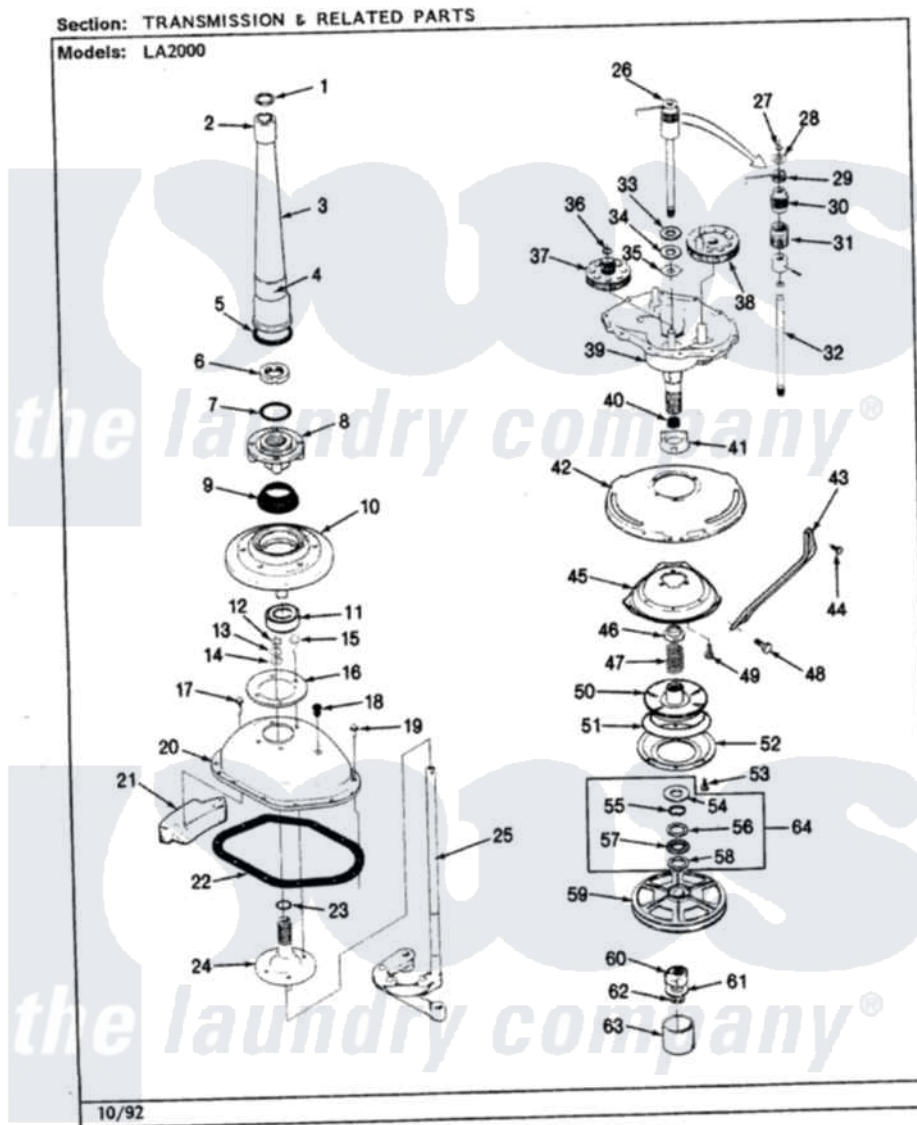

Admiral LA2000 07 - TRANSMISSION & RELATED PARTS (REV. G-L)

Admiral Residential Admiral LA2000 Dryer Parts Parts Diagram 07 - TRANSMISSION & RELATED PARTS (REV. G-L)
Click on the part number to view part

Item	Original Part Number	Replaced By	Status	Part Description
1	LA-2175	35-6680		Transmission
"	35-3748	35-6680		Transmission
"	25-7941			"O" Ring, Agr Drive Shaft
2	35-2835	21001066		Bearing, Centerpost
3	35-2792	21001401		Center Pos
4	33-6790			Bearing, Agitator
"	35-2983		Not Available	CENTERPOST ASSY.
5	35-2906			Seal, Centerpost Bottom
6	35-2791			Nut, Spin Tube
7	25-7938			"O" Ring, Basket Drive Hub
8	35-2715		Not Available	BASKET DRIVE HUB ASSY
"	35-3647	W10219156		Tub Seal
9	35-2974			Tub Seal/Hub Assembly
10	35-2716	12001561		Bearing And Seal Housing Assembly
11	35-2972	12001561		Bearing And Seal Housing Assembly