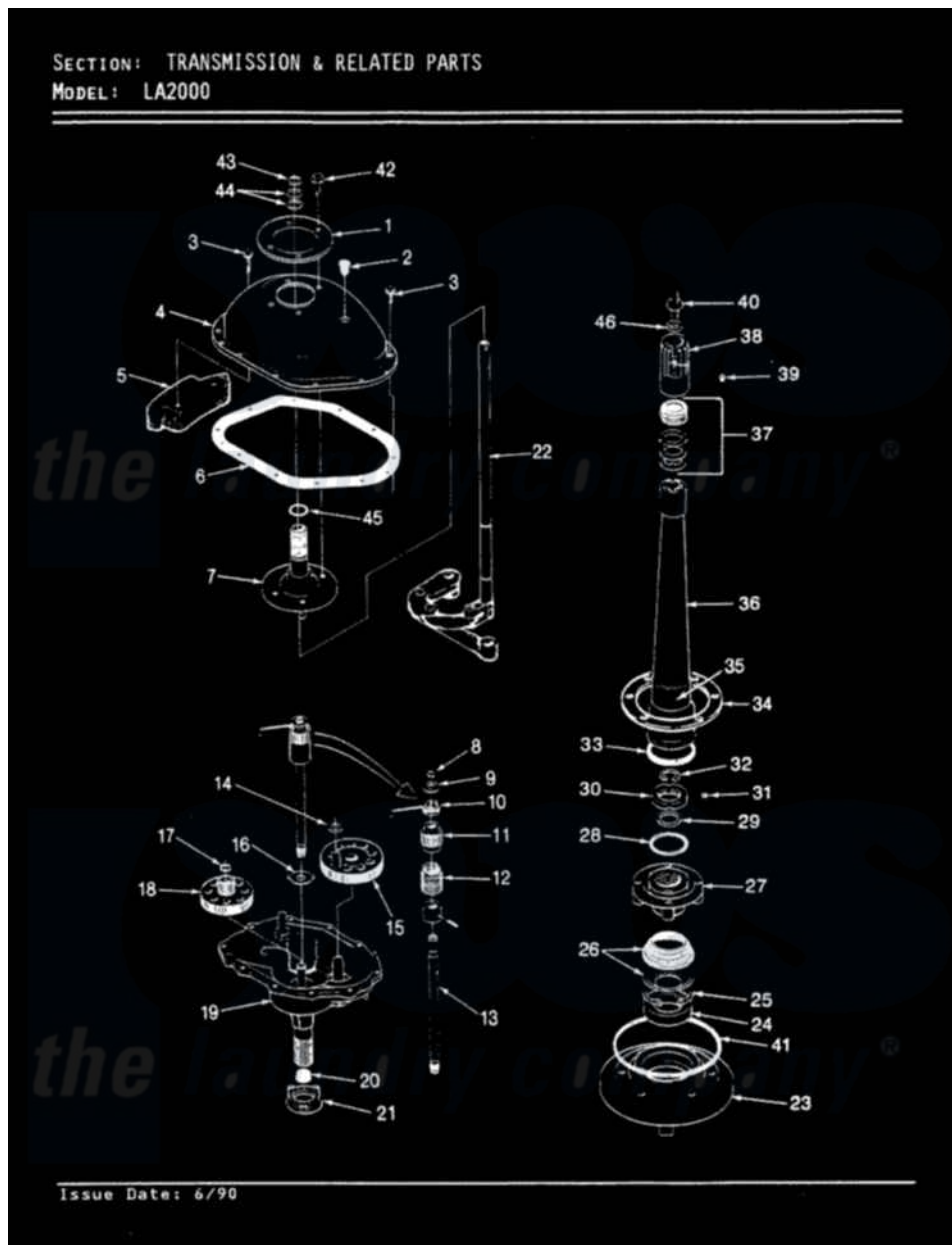

Admiral LA2000 08 - TRANSMISSION (REV. E-F)

Admiral Residential Admiral LA2000 Dryer Parts Parts Diagram 08 - TRANSMISSION (REV. E-F)
Click on the part number to view part

Item	Original Part Number	Replaced By	Status	Part Description
1	LA-2001		Not Available	TRANSMISSION REPLACEMENT KIT
"	33-9893	33-7187		Covr Reinforcmt
2	35-2621			Plug, Oil Fill
"	33-9373		Not Available	OIL FILL PLUG
3	25-7916			Bolt
4	33-4286N			Transmission Cover Kit
"	35-2620		Not Available	COVER, TRANSMISSION
5	35-2130		Not Available	COUNTER WEIGHT
"	35-2642			Counterweight
6	35-1030		Not Available	GASKET, TRANSMISSION HOUSING
7	35-2654			Drive Tube Assembly
"	33-8763	33-4286N		Transmission Cover Kit
8	25-7847			Ring, Retaining
9	25-7416		Not Available	WASHER, FLAT
10	33-6114	33-6463		Spring