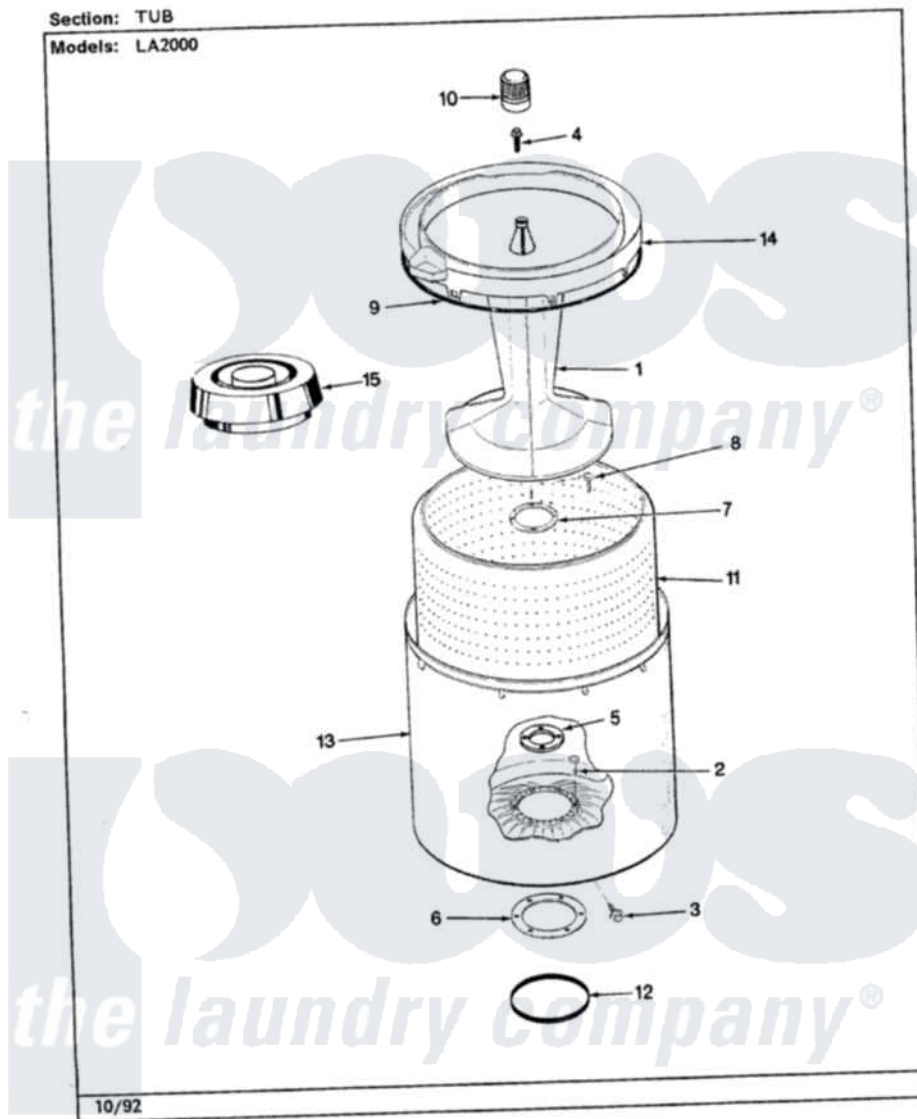

Admiral LA2000 10 - TUB (REV. G-L)

Admiral [Residential Admiral LA2000 Dryer Parts](#) Parts Diagram 10 - TUB (REV. G-L)
 Click on the part number to view part

Item	Original Part Number	Replaced By	Status	Part Description
1	35-3580			Agitator
"	35-2717	35-3580		Agitator
2	25-7947	21001063		Screw, Shoulder
3	25-7953	22002933		Screw
4	25-7948	W10309247		Screw
5	35-3685			Gasket, Basket To Centerpost
"	35-2980	35-3685		Gasket, Basket To Centerpost
6	35-3686			Gasket, Tub To Housing
"	35-2979			Gasket, Tub/Hsg
7	35-3014			Gasket And Reinf. Plate Assembly
8	25-7783	4356852		Screw
9	35-2328			Seal, Tub Top
10	35-2733			Cap, Agitator
11	35-3016		Not Available	BASKET ASSY
12	35-2978			Seal, Tub/Housing
13	35-3700			Tub Assembly

"	35-2952	35-3700	Tub Assembly
14	35-2262	Not Available	SHIELD, TUB TOP
"	35-2034	Not Available	TOP, TUB
"	35-3578	Not Available	TOP, TUB
15	35-2550		Dispenser, Rinse