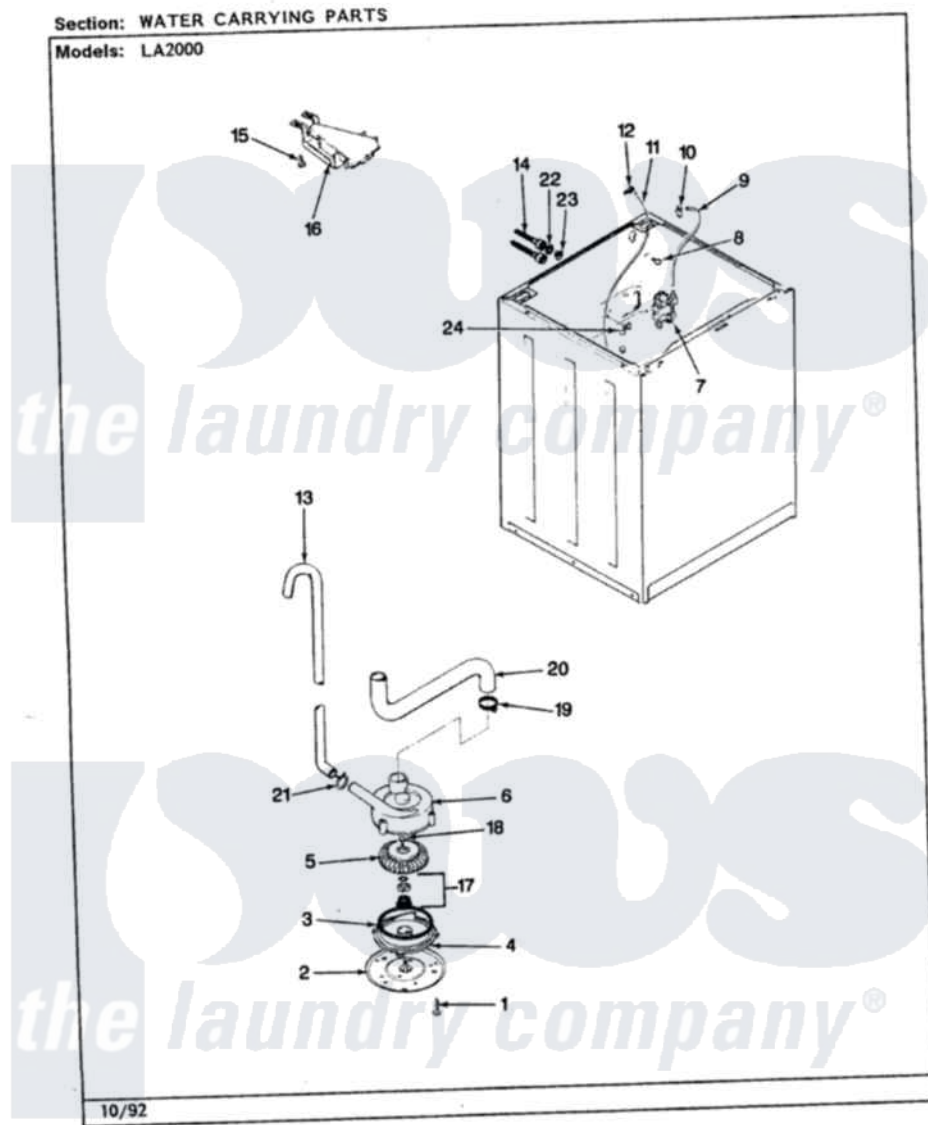

Admiral LA2000 12 - WATER CARRYING (REV. G-L)

Admiral Residential Admiral LA2000 Dryer Parts Parts Diagram 12 - WATER CARRYING (REV. G-L)
Click on the part number to view part

Item	Original Part Number	Replaced By	Status	Part Description
1	25-7405	3196164		Screw
2	33-6035		Not Available	PLATE & PULLEY ASSY.
3	33-6032			Gasket
4	35-2058			Base, Pump
5	35-2057	35-6465		Pump Assem
6	35-2099	35-6465		Pump Assem
"	35-2344			Restrictor, Flow
"	35-2056		Not Available	HOUSING, PUMP
7	25-7220			Clip, Cabinet Top
"	35-2376	35-2374N		Valve, Water
8	25-7867	596669		Clamp, Manifold
9	35-2378	12002749		Hose, Flume Kit
10	25-7867	596669		Clamp, Manifold
11	35-2322	21001748		Hose, Pressure Switch
"	35-2261		Not Available	PAD, PRESSURE SWITCH HOSE
12	33-6099			Clamp

13	35-2896	211704	Hose, Drain
14	35-0873	76313	Hosefill
"	33-7046	89503	Hose-Inlet
15	25-3092	90767	Screw, 8A X 3/8 HeX Washer Head Tapping
16	35-2051	21001760	Flume Assembly / Water Diverter
17	35-0707		Seal, Seat And "O" Ring
18	25-7894	W10001180	Screw
19	25-6069	Not Available	CORBIN CLAMP
"	25-6068	285655	Clamp, Hose
20	35-3584	21001915	Hose, Tub To Pump
"	35-2982		Hose Tub To Pump
21	25-7080	285655	Clamp, Hose
22	25-7048		Washer
23	33-7313	33-4264N	Strainer And Washer Kit
24	25-7796	596669	Clamp, Manifold