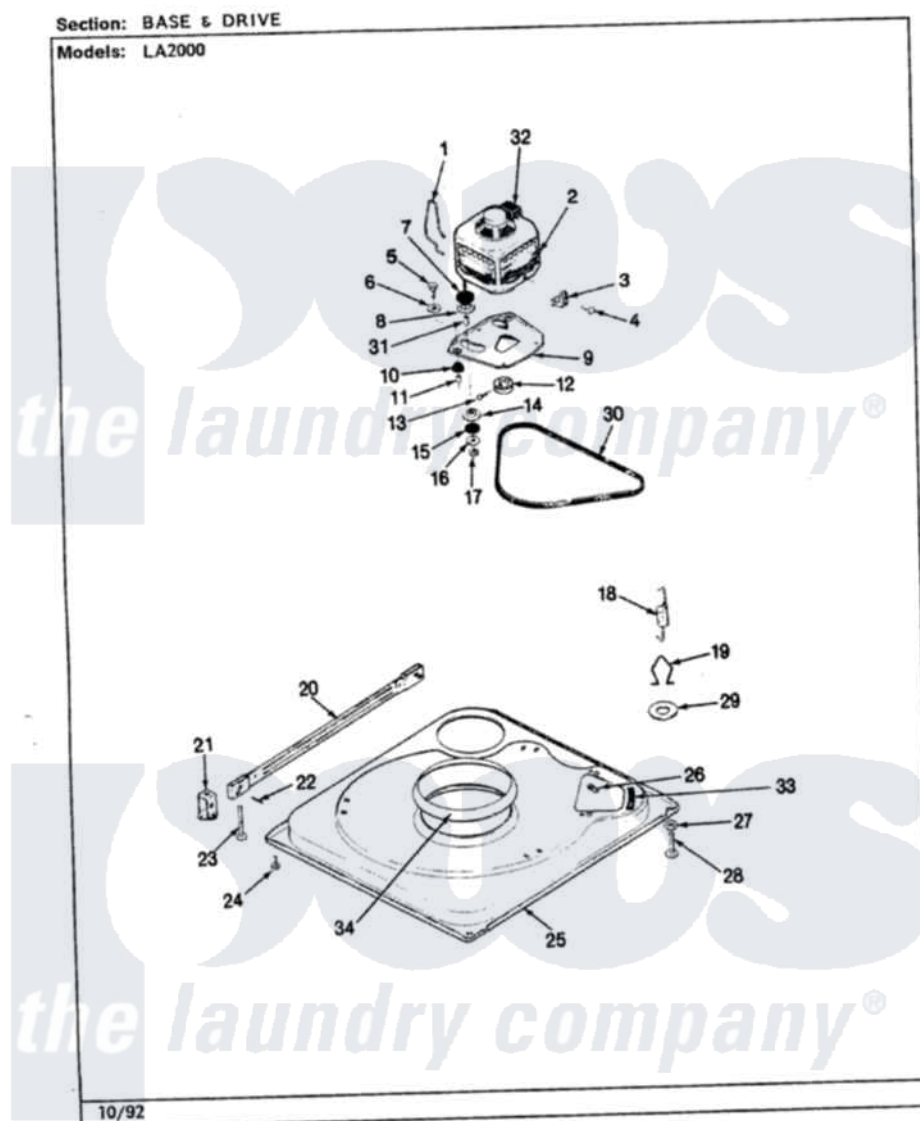

Admiral LA2000A 02 - BASE & DRIVE (REV. G-L)

Admiral [Residential Admiral LA2000A Dryer Parts](#) Parts Diagram 02 - BASE & DRIVE (REV. G-L)
Click on the part number to view part

Item	Original Part Number	Replaced By	Status	Part Description
1	35-0235			Spring, Motor Pivot
2	LA-2002		Not Available	MOTOR KIT
"	35-2030		Not Available	MOTOR
3	33-9945			Slide, Foot
4	25-7418	33001178		Back, Tumbler
5	25-7833	21001977		Screw
6	25-7834			Washer, Motor/Base Screw
7	33-9946			Isolator, Motor
8	33-9944	35-3570		Washer, Motor Pivot
9	35-2810	21001783		Plate And Screw Assembly
10	33-9941	35-3646		Isolator, Motor Plate
11	25-7831			Spacer, Mounting
12	35-2124	W10143344		Pulley
13	25-7117			Set Screw
14	33-9943	35-3571		Slide, Motor Pivot
15	33-9967			Washer, Motor Isolator

16	25-7047		Washer, Flat
17	25-7325	Y707702	Locknut
18	35-2681		Not Available
"	35-3658		SPRING, SUSPENSION
			Spring, Suspension
19	35-2976		Not Available
			HOOK, SUSPENSION SPRING
20	35-2049	21001881	Bar, Stabilizer
21	35-2046		Bracket, Stabilizer
22	35-2052		Pin, Stabilizer
23	35-2050	22004469	Leg And Foot Self Stabalizing
24	25-7828	489483	Screw 10-32 X 1/2
"	35-2030		Not Available
			MOTOR
25	35-2815		Not Available
			BASE, WASHER
26	25-7838	25-7845	Speednut, Motor
27	25-7915		Hex Nut
28	35-0772	25001119	Foot And Pad Assembly
"	35-0837	25001119	Foot And Pad Assembly
29	Y25-7951		Washer, Suspension Hook
30	35-2320	21352320	Belt, Drive
31	25-7830		Spacer
32	33-9765		Switch, Motor
33	35-2065		Pad, Motor Plate
34	35-2357	21002026	Snubber