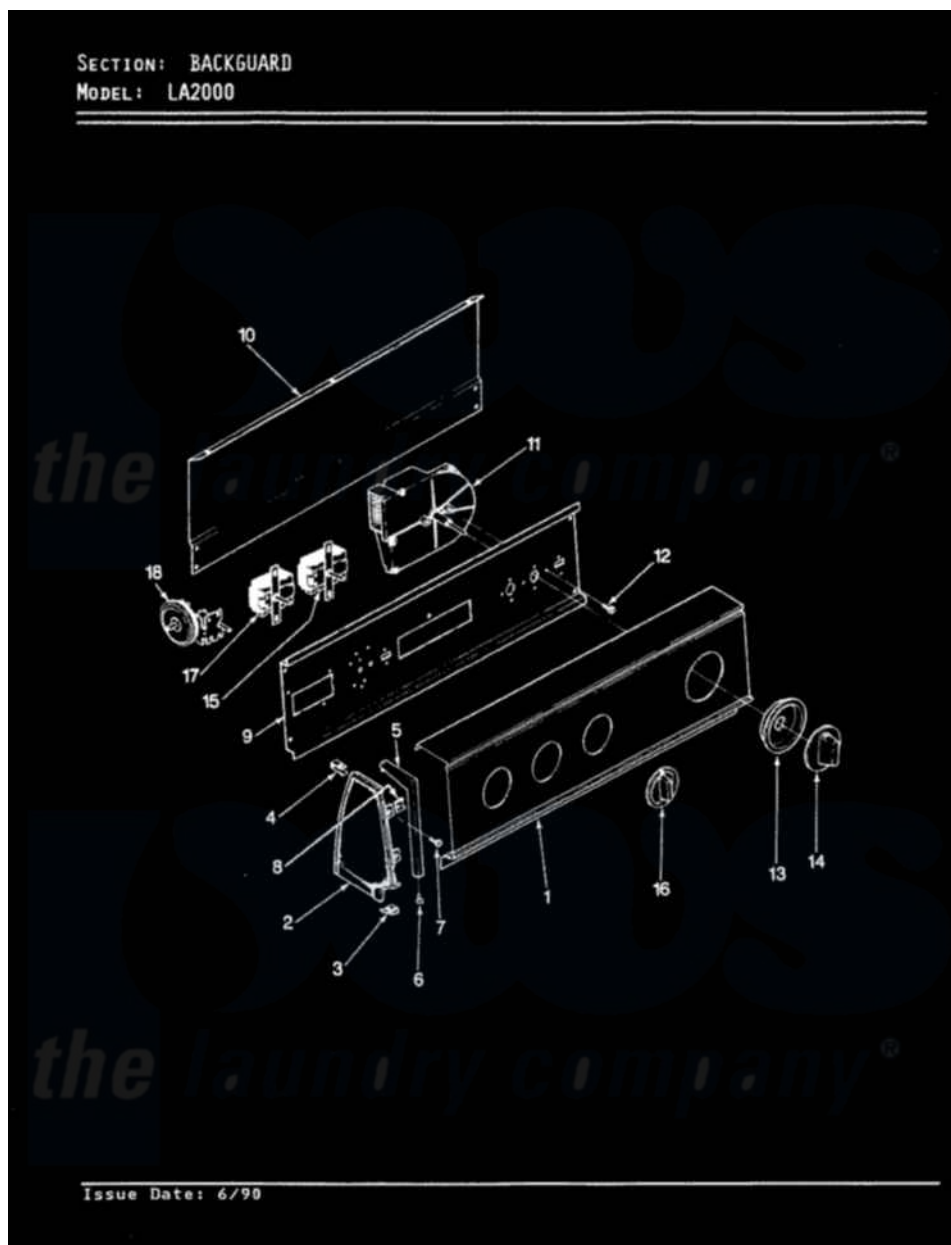

Admiral LA2000A 03 - CONTROL PANEL (REV. E-F)

Admiral [Residential Admiral LA2000A Dryer Parts](#) Parts Diagram 03 - CONTROL PANEL (REV. E-F)
 Click on the part number to view part

Item	Original Part Number	Replaced By	Status	Part Description
1	25-7702			Speedclip, End Cap To Control Panel
"	25-7793			Screw
"	35-2589		Not Available	PANEL, CONTROL
2	35-2488	21001452		Cap- End
"	35-2487	21001451		Cap- End
3	34-9487		Not Available	PLATE, REINFORCEMENT
"	25-7697	25-2219		Screw
"	25-7851			Speedclip, End Cap To Top
4	25-7435	33002917		Screw, No.10-16
"	25-7852			Speedclip, Rr Shld To End Cap
5	53-0278		Not Available	TRIM, END CAP (LT)
"	53-0277		Not Available	TRIM, END CAP (RT)
6	25-7760			Screw
7	25-3092	90767		Screw, 8A X 3/8 HeX Washer Head Tapping

8	25-7702		Speedclip, End Cap To Control Panel
9	53-1676		Shield, Control
10	25-7853	25-7933	Ring, Retaining
"	25-3092	90767	Screw, 8A X 3/8 HeX Washer Head Tapping
"	35-2688	21001460	Shield, Rear
"	25-3457		Screw, Sems
11	35-2211	Not Available	TIMER
12	25-0205	216412	Screw, Bracket To Timer
13	35-2254	12500058	Knob Ski
14	35-2486	12500058	Knob Ski
15	35-0114	Not Available	TEMP SWITCH
"	25-3092	90767	Screw, 8A X 3/8 HeX Washer Head Tapping
16	35-2185	21001283	Knob, Selector---Piq
17	25-3092	90767	Screw, 8A X 3/8 HeX Washer Head Tapping
"	35-2193	Not Available	SWITCH, ROTARY SPEED
18	25-3092	90767	Screw, 8A X 3/8 HeX Washer Head Tapping
"	35-2145	21001554	Switch, Water Level
19	35-2604	Not Available	MANUAL, USE & CARE