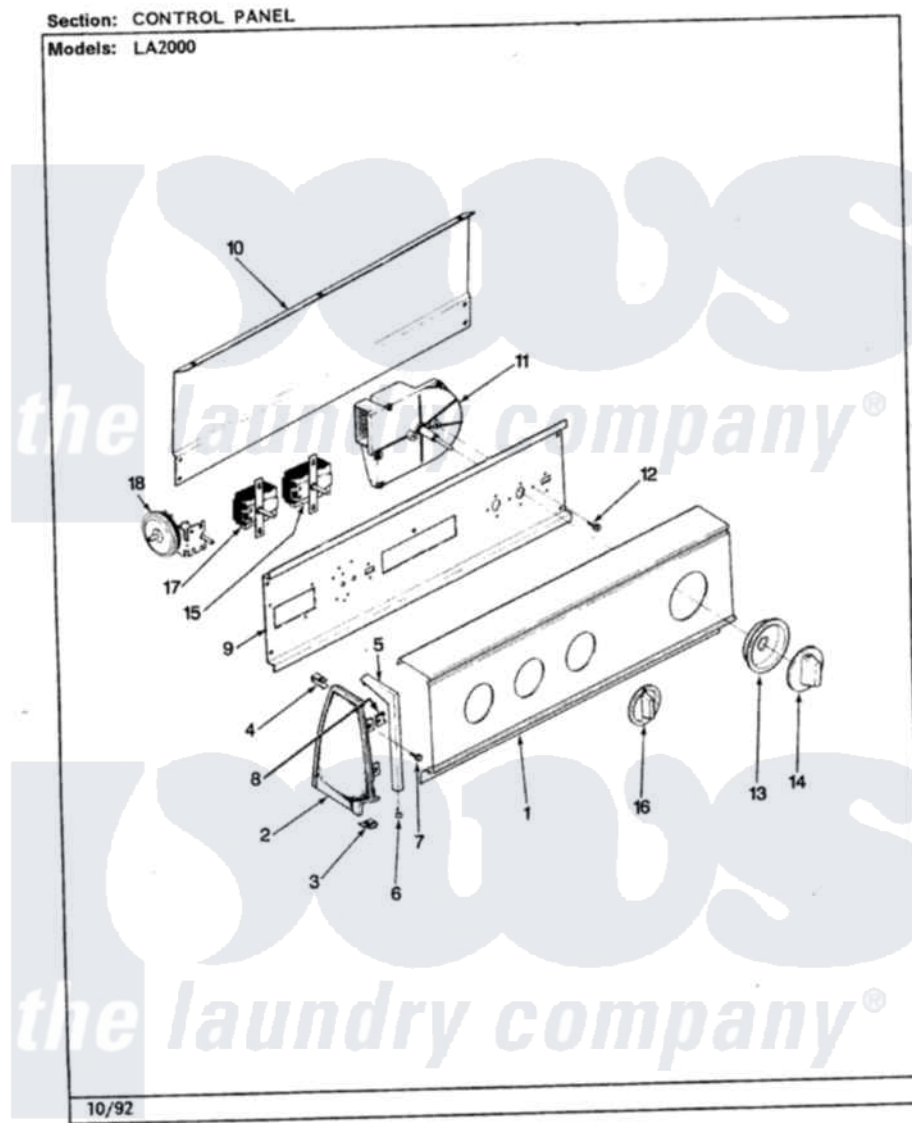

# Admiral LA2000A 04 - CONTROL PANEL (REV. G-L)

Admiral Residential Admiral LA2000A Dryer Parts Parts Diagram 04 - CONTROL PANEL (REV. G-L)  
 Click on the part number to view part

Item	Original Part Number	Replaced By	Status	Part Description
1	<a href="#">25-7793</a>			Screw
"	<a href="#">25-7702</a>			Speedclip, End Cap To Control Panel
"	35-2589		Not Available	PANEL, CONTROL
2	35-2487	<a href="#">21001451</a>		Cap- End
"	35-2488	<a href="#">21001452</a>		Cap- End
3	<a href="#">25-7851</a>			Speedclip, End Cap To Top
"	25-7697	<a href="#">25-2219</a>		Screw
"	34-9487		Not Available	PLATE, REINFORCEMENT
4	<a href="#">25-7852</a>			Speedclip, Rr Shld To End Cap
"	25-7435	<a href="#">33002917</a>		Screw, No.10-16
5	53-0277		Not Available	TRIM, END CAP (RT)
"	53-0278		Not Available	TRIM, END CAP (LT)
6	<a href="#">25-7760</a>			Screw
7	25-3092	<a href="#">90767</a>		Screw, 8A X 3/8 HeX Washer Head Tapping

8	<a href="#">25-7702</a>		Speedclip, End Cap To Control Panel
9	<a href="#">53-1676</a>		Shield, Control
10	<a href="#">25-3457</a>		Screw, Sems
"	25-3092	<a href="#">90767</a>	Screw, 8A X 3/8 HeX Washer Head Tapping
"	25-7853	<a href="#">25-7933</a>	Ring, Retaining
"	35-2688	<a href="#">21001460</a>	Shield, Rear
11	35-2211	Not Available	TIMER
12	25-0205	<a href="#">216412</a>	Screw, Bracket To Timer
13	35-2254	<a href="#">12500058</a>	Knob Ski
14	35-2486	<a href="#">12500058</a>	Knob Ski
15	25-3092	<a href="#">90767</a>	Screw, 8A X 3/8 HeX Washer Head Tapping
"	35-0114	Not Available	TEMP SWITCH
16	35-2185	<a href="#">21001283</a>	Knob, Selector---Piq
17	35-2193	Not Available	SWITCH, ROTARY SPEED
"	25-3092	<a href="#">90767</a>	Screw, 8A X 3/8 HeX Washer Head Tapping
18	35-2145	<a href="#">21001554</a>	Switch, Water Level
"	35-2604	Not Available	MANUAL, USE & CARE
"	25-3092	<a href="#">90767</a>	Screw, 8A X 3/8 HeX Washer Head Tapping
"	35-3283	<a href="#">21001554</a>	Switch, Water Level