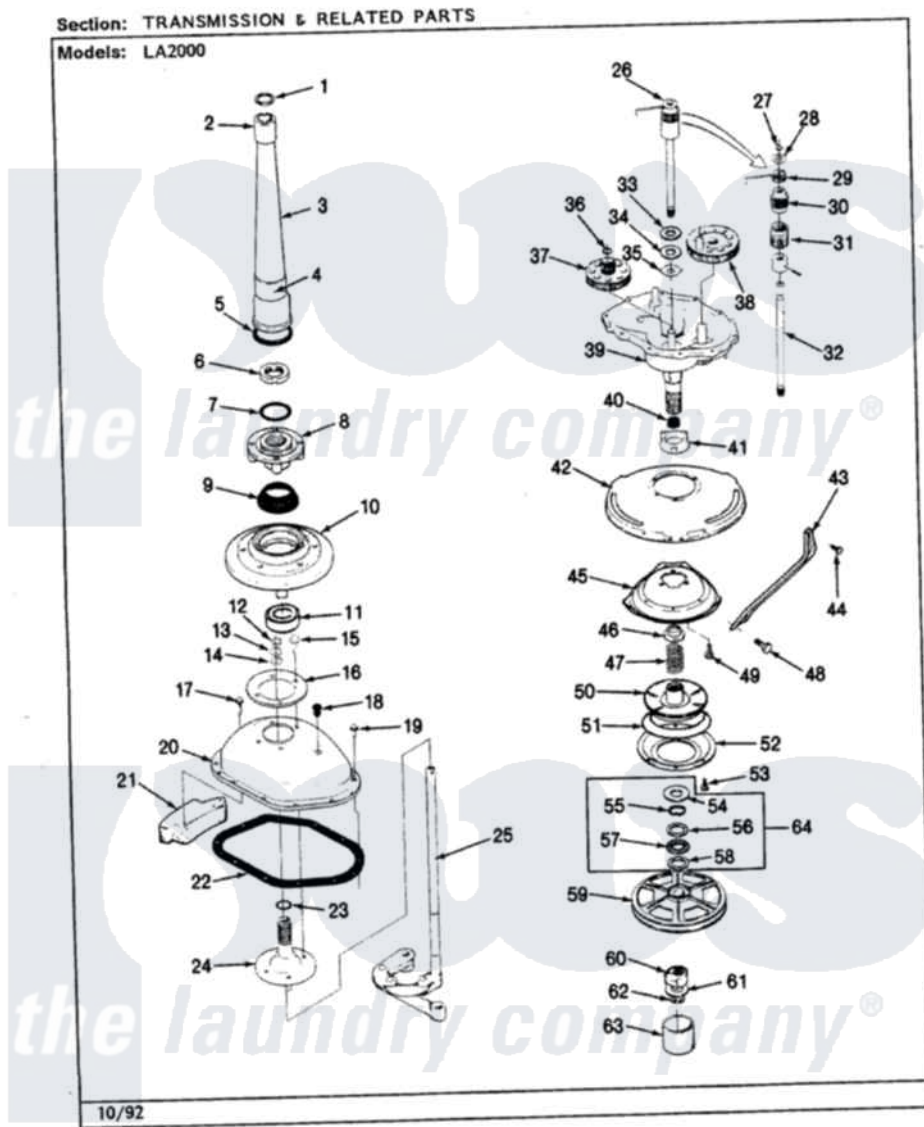

Admiral LA2000A 05 - TRANSMISSION & RELATED PARTS (REV. G-L)

Admiral Residential Admiral LA2000A Dryer Parts Parts Diagram 05 - TRANSMISSION & RELATED PARTS (REV. G-L)
Click on the part number to view part

Item	Original Part Number	Replaced By	Status	Part Description
1	LA-2175	35-6680		Transmission
"	35-3748	35-6680		Transmission
"	25-7941			"O" Ring, Agtr Drive Shaft
2	35-2835	21001066		Bearing, Centerpost
3	35-2792	21001401		Center Pos
4	33-6790			Bearing, Agitator
"	35-2983		Not Available	CENTERPOST ASSY.
5	35-2906			Seal, Centerpost Bottom
6	35-2791			Nut, Spin Tube
7	25-7938			"O" Ring, Basket Drive Hub
8	35-2715		Not Available	BASKET DRIVE HUB ASSY
"	35-3647	W10219156		Tub Seal
9	35-2974			Tub Seal/Hub Assembly
10	35-2716	12001561		Bearing And Seal Housing Assembly
11	35-2972	12001561		Bearing And Seal Housing Assembly