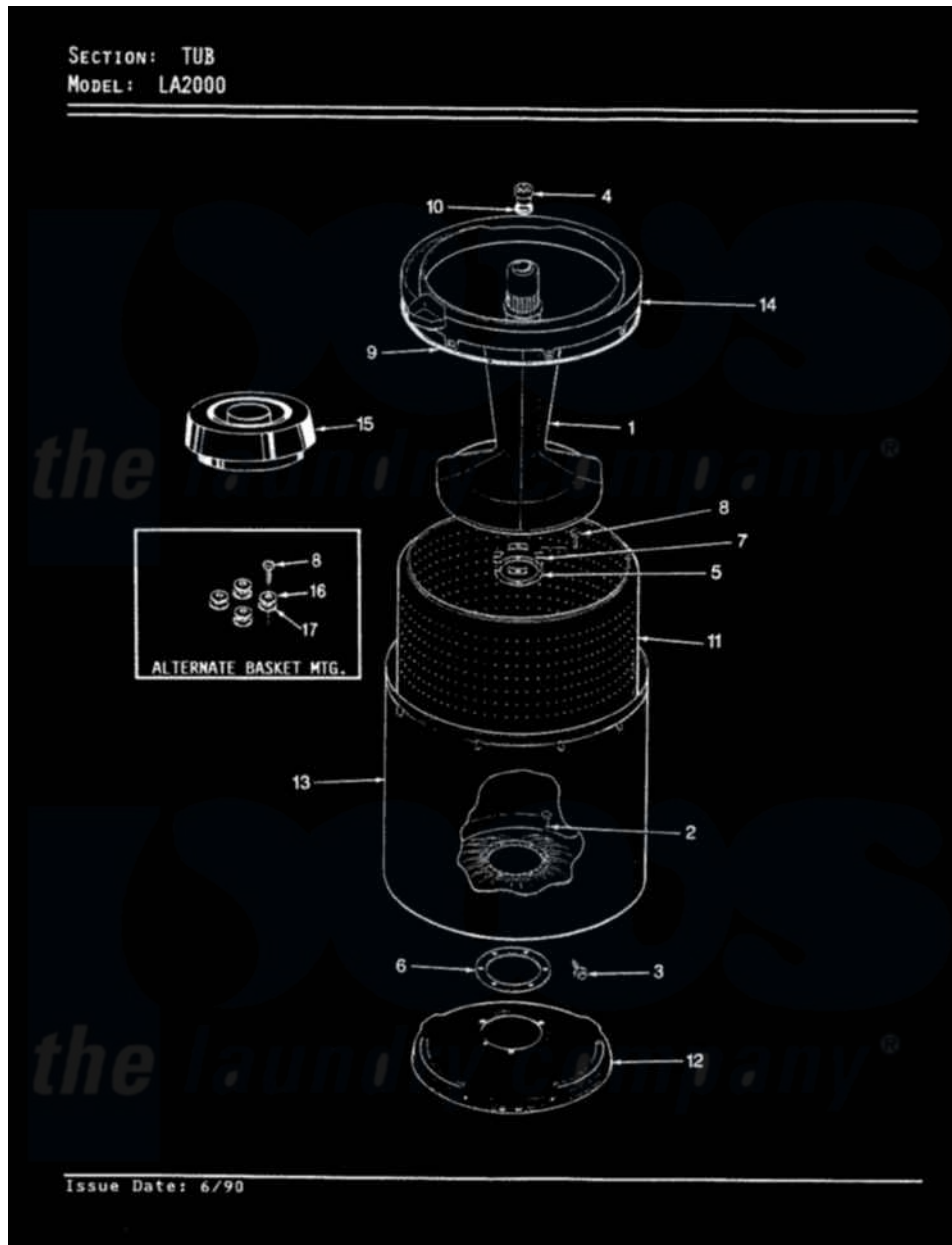

Admiral LA2000A 07 - TUB (REV. E-F)

Admiral Residential Admiral LA2000A Dryer Parts Parts Diagram 07 - TUB (REV. E-F)
Click on the part number to view part

Item	Original Part Number	Replaced By	Status	Part Description
1	35-2456	33-4352		Agitator
2	35-2062	21001063		Screw, Shoulder
3	25-7914	22002933		Screw
4	33-6241			Cap
5	35-2060			Seal, Tub To Housing
6	35-2061			Gasket, Tub To Housing
7	33-8799		Not Available	REINF PLATE
8	25-7783	4356852		Screw
9	35-2328			Seal, Tub Top
10	25-7330			Rubber Washer
11	35-2508		Not Available	BASKET WHITE
12	35-2529		Not Available	TUB SUPPORT
13	35-2038			Tub
14	35-2034		Not Available	TOP, TUB
"	35-2262		Not Available	SHIELD, TUB TOP
15	35-2050	22004469		Leg And Foot Self Stabilizing