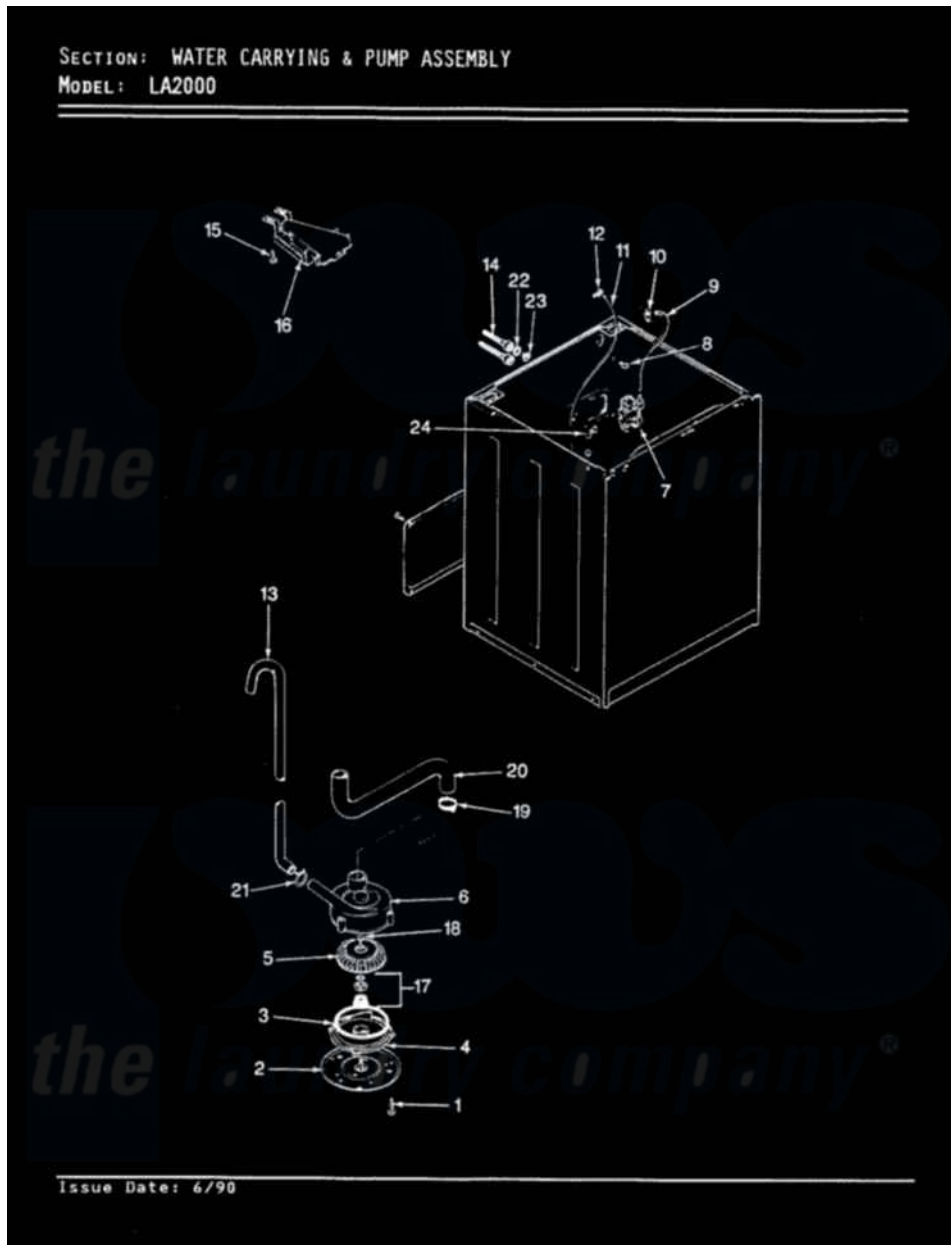

Admiral LA2000A 09 - WATER CARRYING & PUMP ASSY. (REV. E-F)

Admiral Residential Admiral LA2000A Dryer Parts Parts Diagram 09 - WATER CARRYING & PUMP ASSY. (REV. E-F)
Click on the part number to view part

Item	Original Part Number	Replaced By	Status	Part Description
1	25-7405	3196164		Screw
2	33-6035		Not Available	PLATE & PULLEY ASSY.
3	33-6032			Gasket
4	35-2058			Base, Pump
5	35-2057	35-6465		Pump Assem
6	35-2099	35-6465		Pump Assem
"	35-2056		Not Available	HOUSING, PUMP
7	35-2376	35-2374N		Valve, Water
"	25-7220			Clip, Cabinet Top
8	25-7867	596669		Clamp, Manifold
9	35-2378	12002749		Hose, Flume Kit
10	25-7867	596669		Clamp, Manifold
11	35-2322	21001748		Hose, Pressure Switch
"	35-2261		Not Available	PAD, PRESSURE SWITCH HOSE
12	33-6099			Clamp
13	33-9436	211704		Hose, Drain

14	33-7046	89503	Hose-Inlet
"	35-0873	76313	Hosefill
15	25-3092	90767	Screw, 8A X 3/8 HeX Washer Head Tapping
16	35-2051	21001760	Flume Assembly / Water Diverter
17	35-0707		Seal, Seat And "O" Ring
18	25-7894	W10001180	Screw
19	33-6099		Clamp
20	35-2131	Not Available	HOSE, SUMP TO PUMP
21	25-7080	285655	Clamp, Hose
22	25-7048		Washer
23	33-7313	33-4264N	Strainer And Washer Kit
24	33-6099		Clamp