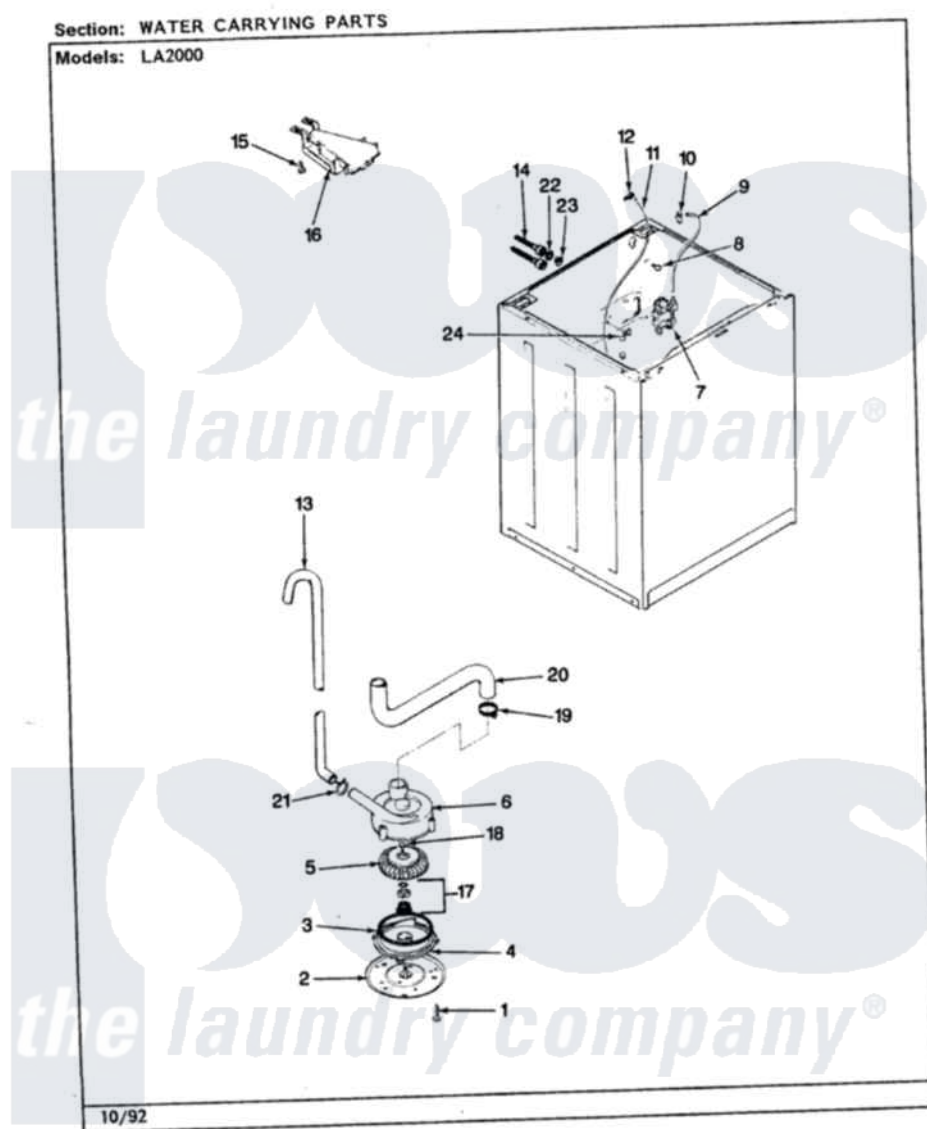

# Admiral LA2000A 10 - WATER CARRYING (REV. G-L)

Admiral Residential Admiral LA2000A Dryer Parts Parts Diagram 10 - WATER CARRYING (REV. G-L)  
Click on the part number to view part

Item	Original Part Number	Replaced By	Status	Part Description
1	25-7405	<a href="#">3196164</a>		Screw
2	33-6035		Not Available	PLATE & PULLEY ASSY.
3	<a href="#">33-6032</a>			Gasket
4	<a href="#">35-2058</a>			Base, Pump
5	35-2057	<a href="#">35-6465</a>		Pump Assem
6	35-2099	<a href="#">35-6465</a>		Pump Assem
"	<a href="#">35-2344</a>			Restrictor, Flow
"	35-2056		Not Available	HOUSING, PUMP
7	<a href="#">25-7220</a>			Clip, Cabinet Top
"	35-2376	<a href="#">35-2374N</a>		Valve, Water
8	25-7867	<a href="#">596669</a>		Clamp, Manifold
9	35-2378	<a href="#">12002749</a>		Hose, Flume Kit
10	25-7867	<a href="#">596669</a>		Clamp, Manifold
11	35-2322	<a href="#">21001748</a>		Hose, Pressure Switch
"	35-2261		Not Available	PAD, PRESSURE SWITCH HOSE
12	<a href="#">33-6099</a>			Clamp

13	35-2896	<a href="#">211704</a>	Hose, Drain
14	35-0873	<a href="#">76313</a>	Hosefill
"	33-7046	<a href="#">89503</a>	Hose-Inlet
15	25-3092	<a href="#">90767</a>	Screw, 8A X 3/8 HeX Washer Head Tapping
16	35-2051	<a href="#">21001760</a>	Flume Assembly / Water Diverter
17	<a href="#">35-0707</a>		Seal, Seat And "O" Ring
18	25-7894	<a href="#">W10001180</a>	Screw
19	25-6069	Not Available	CORBIN CLAMP
"	25-6068	<a href="#">285655</a>	Clamp, Hose
20	35-3584	<a href="#">21001915</a>	Hose, Tub To Pump
"	<a href="#">35-2982</a>		Hose Tub To Pump
21	25-7080	<a href="#">285655</a>	Clamp, Hose
22	<a href="#">25-7048</a>		Washer
23	33-7313	<a href="#">33-4264N</a>	Strainer And Washer Kit
24	25-7796	<a href="#">596669</a>	Clamp, Manifold