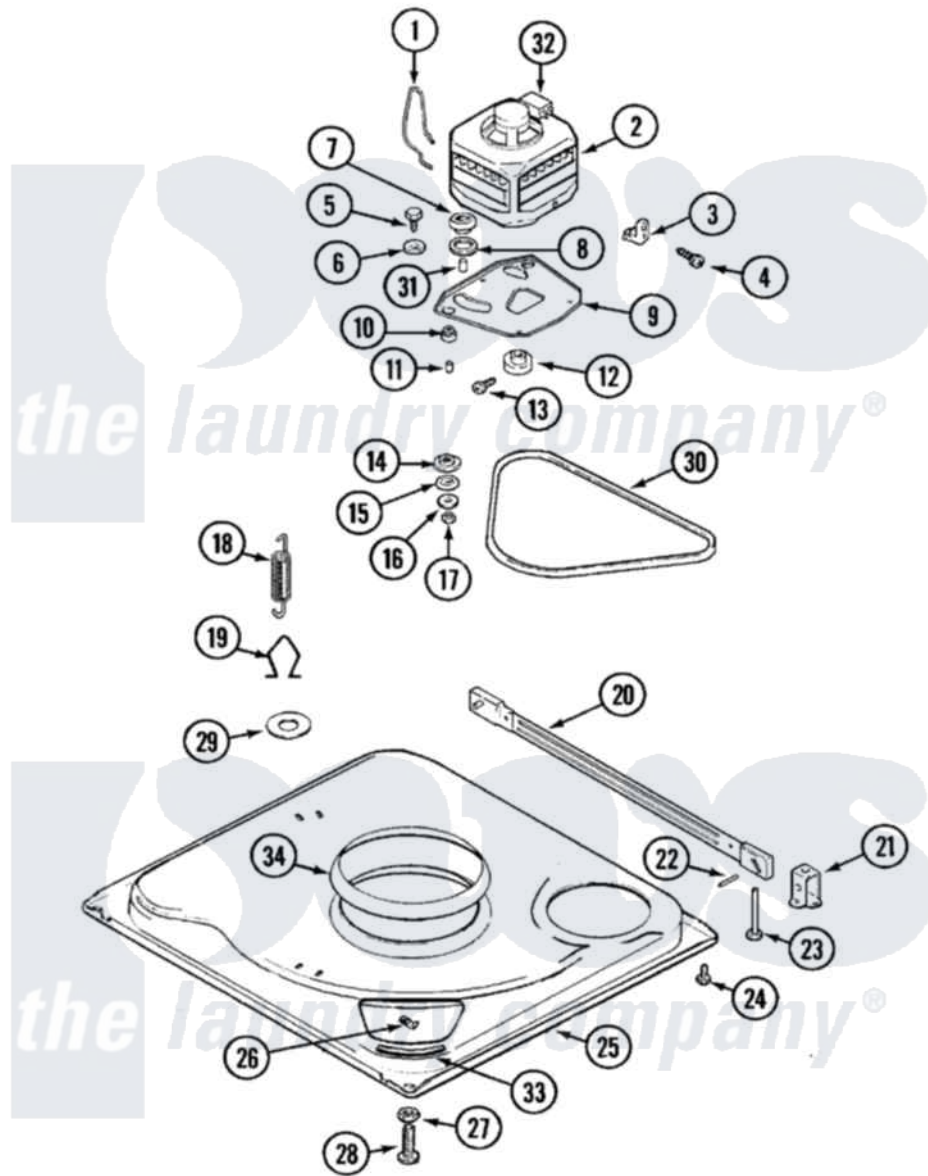

Admiral LATA100AAL 01 - BASE

Admiral [Residential Admiral LATA100AAL Washer Parts](#) Parts Diagram 01 - BASE
 Click on the part number to view part

Item	Original Part Number	Replaced By	Status	Part Description
1	21001110	22004376		Spring, Motor Pivot
"	35-0235			Spring, Motor Pivot
2	21001112		Not Available	MOTOR & PULLEY/PLATE ASSY.
"	LA-2002		Not Available	MOTOR KIT
3	21001109	21001486		Foot Slide, Isolator
"	33-9945			Slide, Foot
4	W10124350		Not Available	NOT REQUIRED PART OR SEE NOTE SCREW, FOOT SLIDE
"	W10124350		Not Available	NOT REQUIRED PART OR SEE NOTE SCREW, FOOT SLIDE
5	25-7833	21001977		Screw
6	25-7834			Washer, Motor/Base Screw
7	33-9946			Isolator, Motor
8	33-9944	35-3570		Washer, Motor Pivot
9	21001111	21001783		Plate And Screw Assembly

"	35-2810	21001783	Plate And Screw Assembly
10	33-9941	35-3646	Isolator, Motor Plate
"	35-3646		Isolator, Motor Plate
11	25-7831		Spacer, Mounting
12	21001108		Pulley, Motor
"	35-2124	W10143344	Pulley
13	25-7117		Set Screw
14	33-9943	35-3571	Slide, Motor Pivot
15	33-9967		Washer, Motor Isolator
16	25-7047		Washer, Flat
17	25-7325	Y707702	Locknut
18	35-3658		Spring, Suspension
19	35-2976	Not Available	HOOK, SUSPENSION SPRING
20	35-2049	21001881	Bar, Stabilizer
21	35-2046		Bracket, Stabilizer
22	35-2052		Pin, Stabilizer
23	35-3020	22004469	Leg And Foot Self Stabalizing
24	25-7828	489483	Screw 10-32 X 1/2
25	35-2984	Not Available	BASE
26	25-7838	25-7845	Speednut, Motor
27	25-7915		Hex Nut
28	35-0772	25001119	Foot And Pad Assembly
"	35-0837	25001119	Foot And Pad Assembly
29	Y25-7951		Washer, Suspension Hook
30	35-2320	21352320	Belt, Drive
31	25-7830		Spacer
32	33-9765		Switch, Motor
33	35-2065		Pad, Motor Plate
34	35-3788	21002026	Snubber