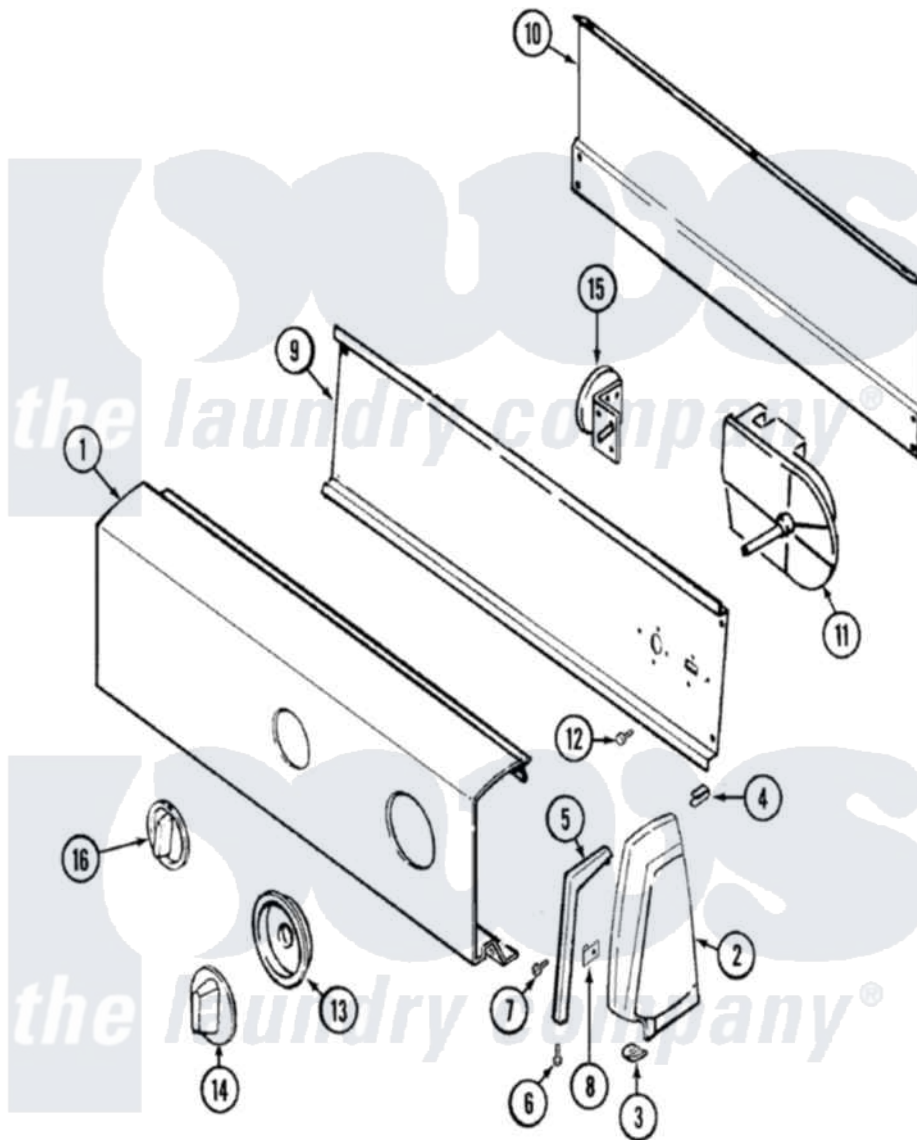

# Admiral LATA100AAL 02 - CONTROL PANEL

Admiral [Residential Admiral LATA100AAL Washer Parts](#) Parts Diagram 02 - CONTROL PANEL  
 Click on the part number to view part

Item	Original Part Number	Replaced By	Status	Part Description
1	<a href="#">25-7702</a>			Speedclip, End Cap To Control Panel
"	<a href="#">25-7793</a>			Screw
"	35-3877		Not Available	CONTROL PANEL
2	35-2487	<a href="#">21001451</a>		Cap- End
"	35-2488	<a href="#">21001452</a>		Cap- End
3	<a href="#">25-7851</a>			Speedclip, End Cap To Top
"	25-7697	<a href="#">25-2219</a>		Screw
4	25-7435	<a href="#">33002917</a>		Screw, No.10-16
"	<a href="#">25-7852</a>			Speedclip, Rr Shld To End Cap
5	53-0277		Not Available	TRIM, END CAP (RT)
"	53-0278		Not Available	TRIM, END CAP (LT)
6	<a href="#">25-7760</a>			Screw
7	25-3092	<a href="#">90767</a>		Screw, 8A X 3/8 HeX Washer Head Tapping
8	<a href="#">25-7702</a>			Speedclip, End Cap To Control Panel

9	<a href="#">53-1676</a>		Shield, Control
"	53-2504	<a href="#">31001193</a>	Pad, Shield
10	25-3092	<a href="#">90767</a>	Screw, 8A X 3/8 HeX Washer Head Tapping
"	<a href="#">25-3457</a>		Screw, Sems
"	25-7853	<a href="#">25-7933</a>	Ring, Retaining
"	35-2688	<a href="#">21001460</a>	Shield, Rear
11	<a href="#">35-3839</a>		Timer
12	25-0205	<a href="#">216412</a>	Screw, Bracket To Timer
13	35-2255	<a href="#">21001497</a>	Skirt Ri
14	35-2486	<a href="#">12500058</a>	Knob Ski
15	25-3092	<a href="#">90767</a>	Screw, 8A X 3/8 HeX Washer Head Tapping
"	35-3283	<a href="#">21001554</a>	Switch, Water Level
16	35-2185	<a href="#">21001283</a>	Knob, Selector---Piq
17	35-3882	Not Available	MANUAL, USE & CARE
"	21001033	Not Available	MANUAL, USE & CARE
18	16002079	Not Available	GUIDE, QUICK REF - ADMIRAL