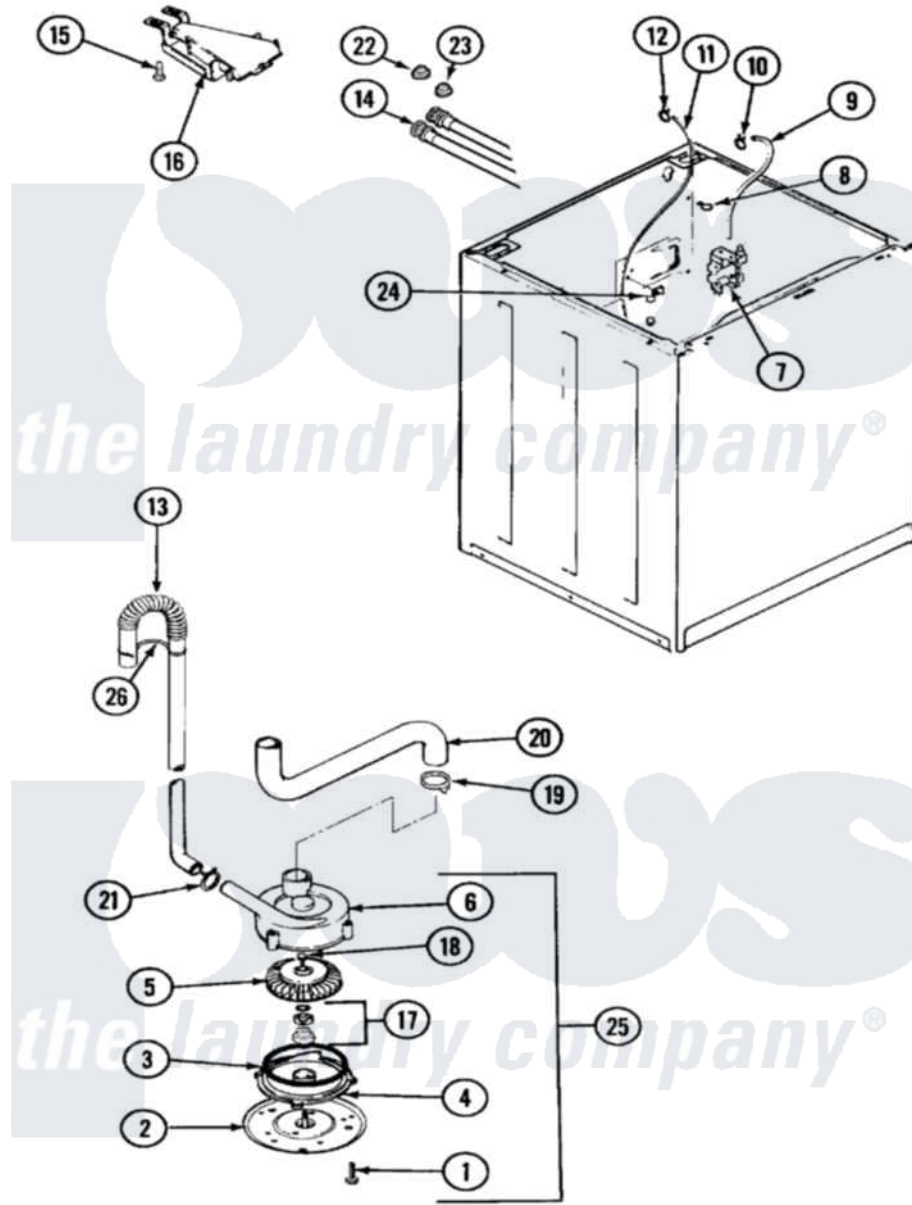

Admiral LATA100AAL 03 - MOTOR & PUMP

Admiral [Residential Admiral LATA100AAL Washer Parts](#) Parts Diagram 03 - MOTOR & PUMP
 Click on the part number to view part

Item	Original Part Number	Replaced By	Status	Part Description
1	25-7405	3196164		Screw
2	33-6035		Not Available	PLATE & PULLEY ASSY.
3	33-6032			Gasket
4	35-2058			Base, Pump
5	35-2057	35-6465		Pump Assem
6	35-2056		Not Available	HOUSING, PUMP
7	25-7220			Clip, Cabinet Top
"	35-2374	35-2374N		Valve, Water
8	25-7867	596669		Clamp, Manifold
9	35-2378	12002749		Hose, Flume Kit
10	25-7867	596669		Clamp, Manifold
11	35-2321	21001748		Hose, Pressure Switch
"	35-2261		Not Available	PAD, PRESSURE SWITCH HOSE
12	33-6099			Clamp
13	35-3539	21001872		Hose, Drain
14	33-7891	89503		Hose-Inlet

"	35-0873	76313	Hosefill
15	25-3092	90767	Screw, 8A X 3/8 HeX Washer Head Tapping
16	35-2051	21001760	Flume Assembly / Water Diverter
17	35-0707		Seal, Seat And "O" Ring
18	25-7894	W10001180	Screw
19	25-6068	285655	Clamp, Hose
20	35-3584	21001915	Hose, Tub To Pump
21	25-7080	285655	Clamp, Hose
22	25-7048		Washer
23	33-7313	33-4264N	Strainer And Washer Kit
24	25-7796	596669	Clamp, Manifold
25	35-2099	35-6465	Pump Assem
"	35-2344		Restrictor, Flow