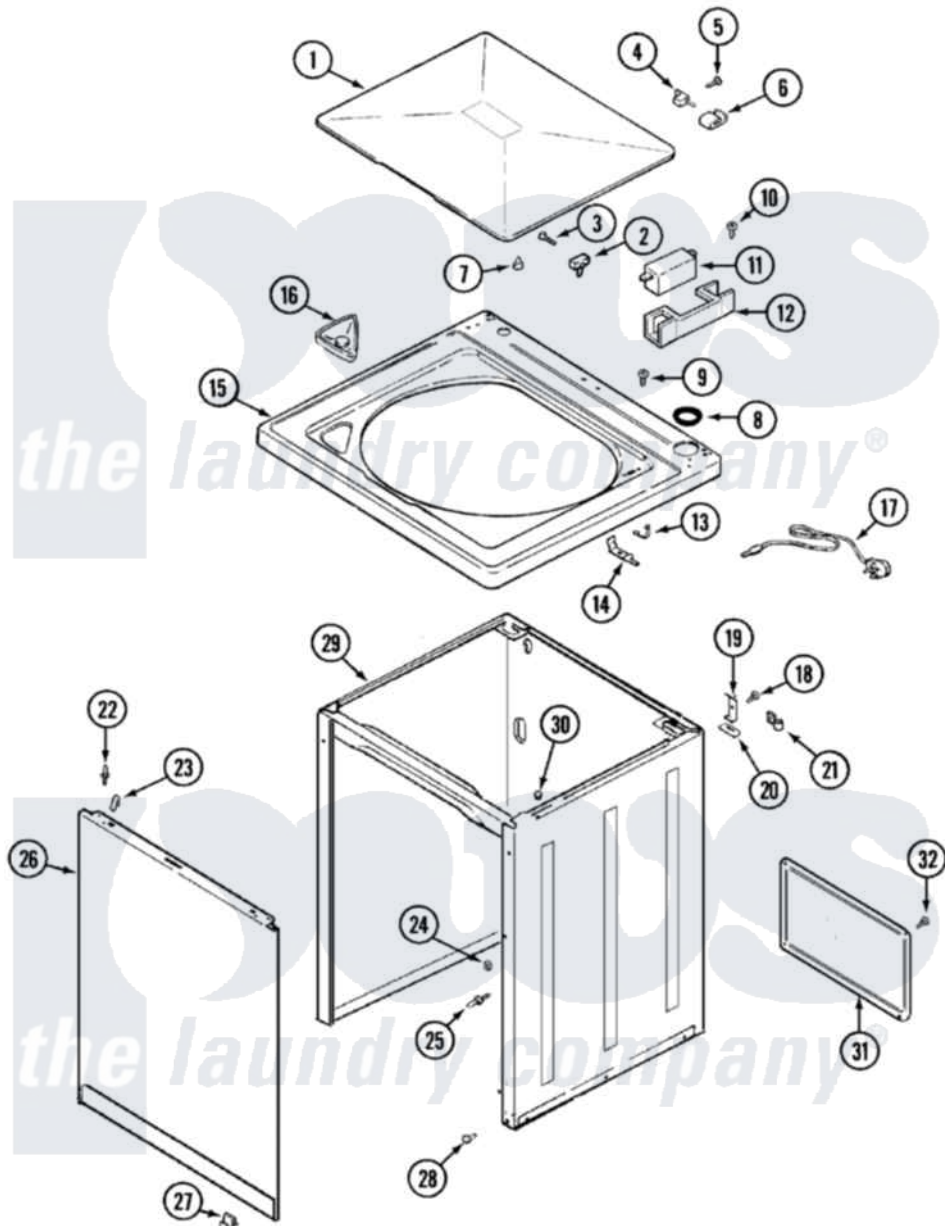

Admiral LATA100AAL 04 - TOP

Admiral [Residential Admiral LATA100AAL Washer Parts](#) Parts Diagram 04 - TOP
 Click on the part number to view part

Item	Original Part Number	Replaced By	Status	Part Description
1	35-2026-24		Not Available	LID (ALM)
2	25-7436			Nylite Washer
"	43-0057			Actuator, Door Switch
3	25-7438			Screw
4	35-2045			Pin, Hinge
5	25-7893			Screw
6	35-2044			Hinge, Lid
7	35-0581			Bumper, Door
8	35-2064			Bushing, Insulating
"	35-2063			Bushing, Insulator
9	25-7463	7101P012-60		Screw
10	25-7437	40040701		Screw, Tapping No.6b-20
11	35-3382	12001187		Kit, Lid Switch Assembly
"	35-2904		Not Available	PAD, LID SWITCH
12	35-2795	12001187		Kit, Lid Switch Assembly
13	25-7878			Clip

14	35-3076	12001187		Kit, Lid Switch Assembly
15	35-2739-24		Not Available	TOP, CABINET (ALM)
16	35-2731	21001167		Dispenser, Bleach
17	35-0680		Not Available	CORD, POWER
18	25-7893			Screw
19	33-7450	35-2846		Hinge, Cabinet Top
20	33-0930			Pad, Top Hinge
21	25-7796	596669		Clamp, Manifold
22	53-0643			Pin, Locator
23	25-7220			Clip, Cabinet Top
24	25-0224	3400029		Nut, Adapter Plate
25	53-0643			Pin, Locator
26	35-2084-24			Panel, Front
27	53-0120			Clip, Front Panel
28	33-2653			Bumper, Cabinet
29	35-2106-24	12001802		Kit, Cabinet/Rear Shield
30	33-2653			Bumper, Cabinet
31	35-2108	21001871		Cabinet
32	25-7733	681414		Screw, 10AB X 1/2