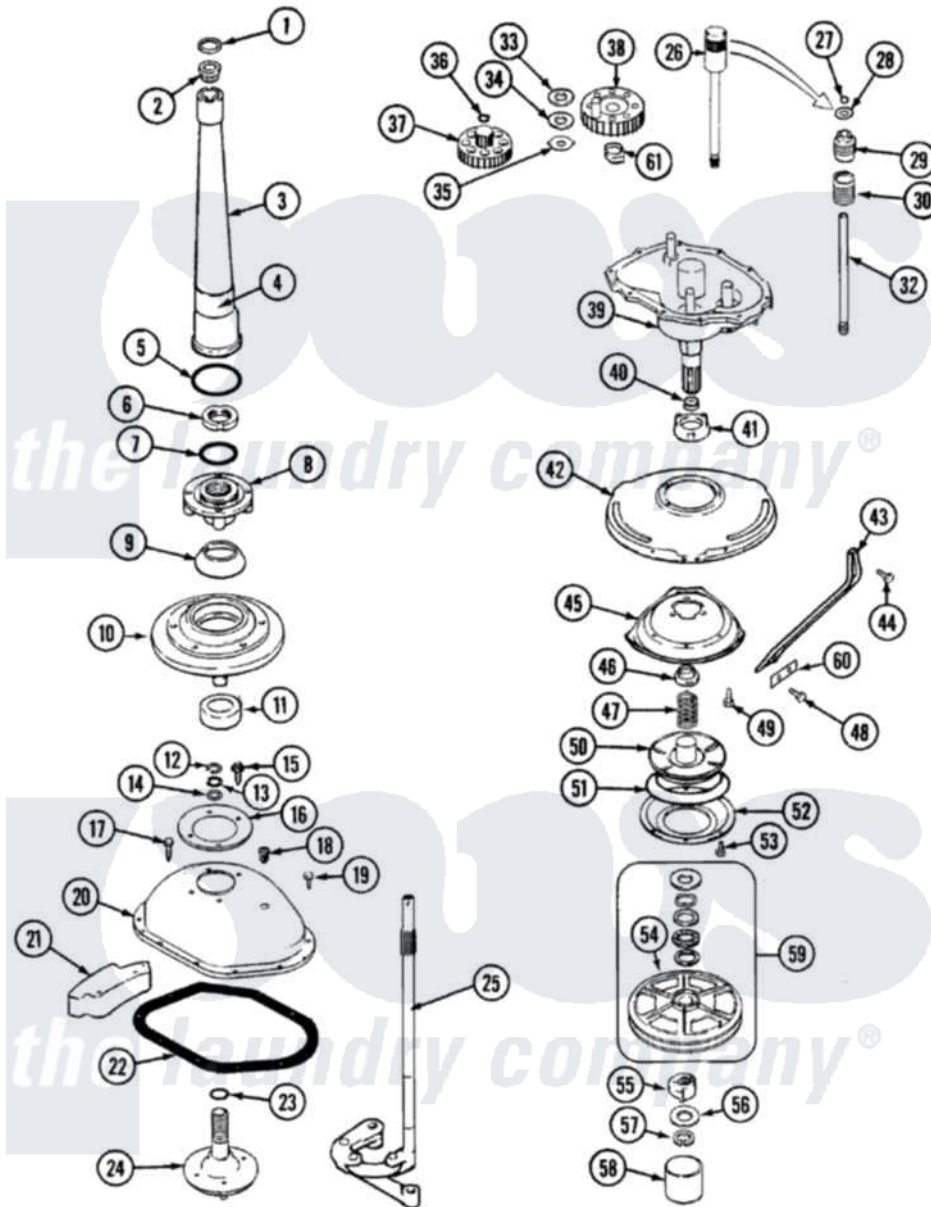

Admiral LATA100AAL 05 - TRANSMISSION

Admiral [Residential Admiral LATA100AAL Washer Parts](#) Parts Diagram 05 - TRANSMISSION
 Click on the part number to view part

Item	Original Part Number	Replaced By	Status	Part Description
1	25-7941			"O" Ring, Agr Drive Shaft
2	35-2835	21001066		Bearing, Centerpost
3	35-2792	21001401		Center Pos
4	35-2983		Not Available	CENTERPOST ASSY.
"	35-3214	33-6790		Bearing, Agitator
5	35-2906			Seal, Centerpost Bottom
6	35-2791			Nut, Spin Tube
7	25-7938			"O" Ring, Basket Drive Hub
8	35-3647	W10219156		Tub Seal
9	35-2974			Tub Seal/Hub Assembly
10	35-2716	12001561		Bearing And Seal Housing Assembly
11	35-2205			Bearing, Spin
"	35-2972	12001561		Bearing And Seal Housing Assembly
12	25-7949		Not Available	RING, RETAINING (AG. SHAFT)

51	35-3788	21002026		Snubber
52	35-2018	35-6918		Stator, Brake
53	25-7900	21001065		Screw, No.10-24 x .50 Hxnibhd
54	35-3829	12002213		Thrust Bearing Kit
55	35-2439	12002213		Thrust Bearing Kit
56	35-2132			Washer, 1.25ODX.530IDX.032
"	35-2082			Washer, 1.25ODX.530IDX.062
57	25-7854			Ring, Retaining
58	35-2007			Cap, Dust
59	12500036	12002213		Thrust Bearing Kit
60	35-2025		Not Available	PLATE, REINFORCEMENT
61	35-3384		Not Available	STOP, ANTIBACKUP CAM
"	W10124350		Not Available	NOT REQUIRED PART OR SEE NOTE
62	35-3748	35-6680		Transmission
"	21001091	35-6680		Transmission
"	35-3748	35-6680		Transmission