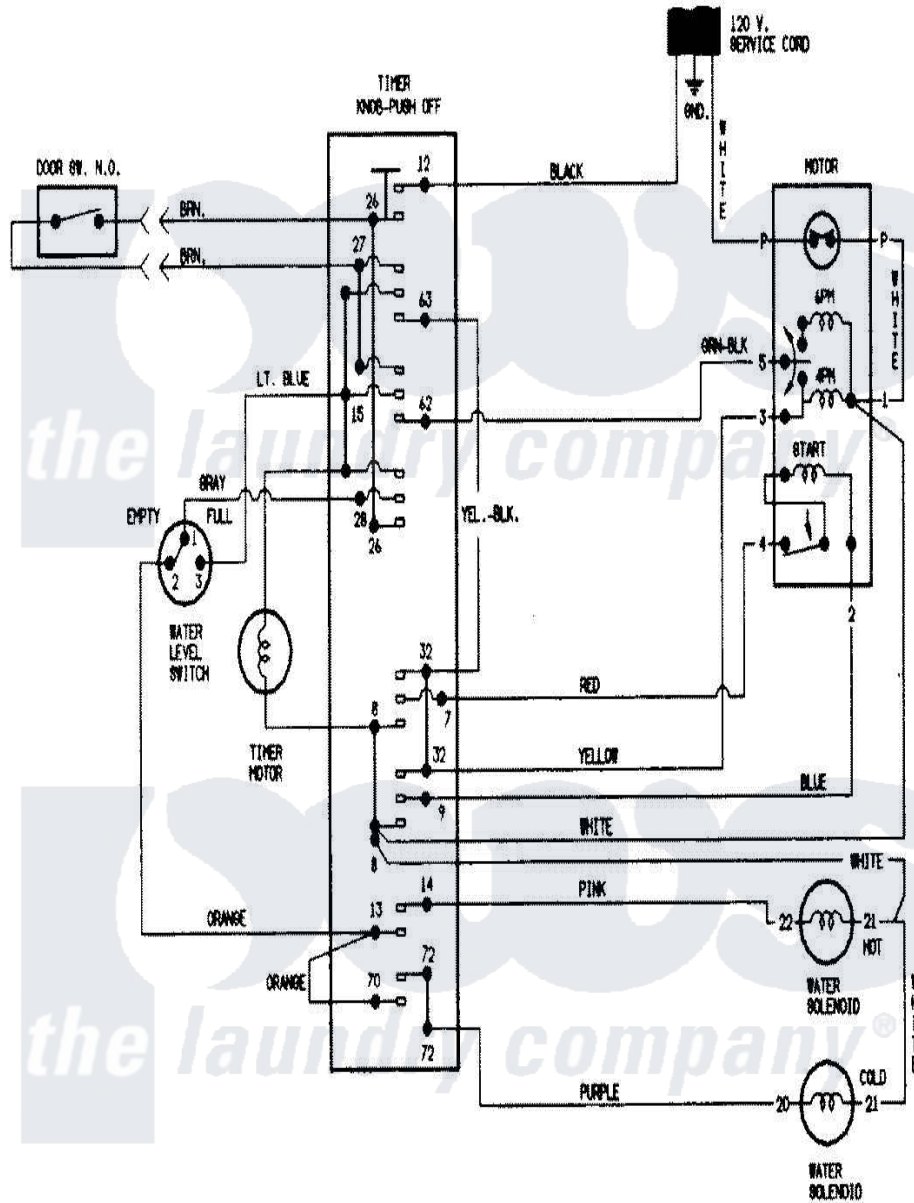

Admiral LATA100AAL 07 - WIRING INFORMATION

Admiral Residential Admiral LATA100AAL Washer Parts Parts Diagram 07 - WIRING INFORMATION
 Click on the part number to view part

Item	Original Part Number	Replaced By	Status	Part Description
NI	15001240		Not Available	WIRING INFORMATION