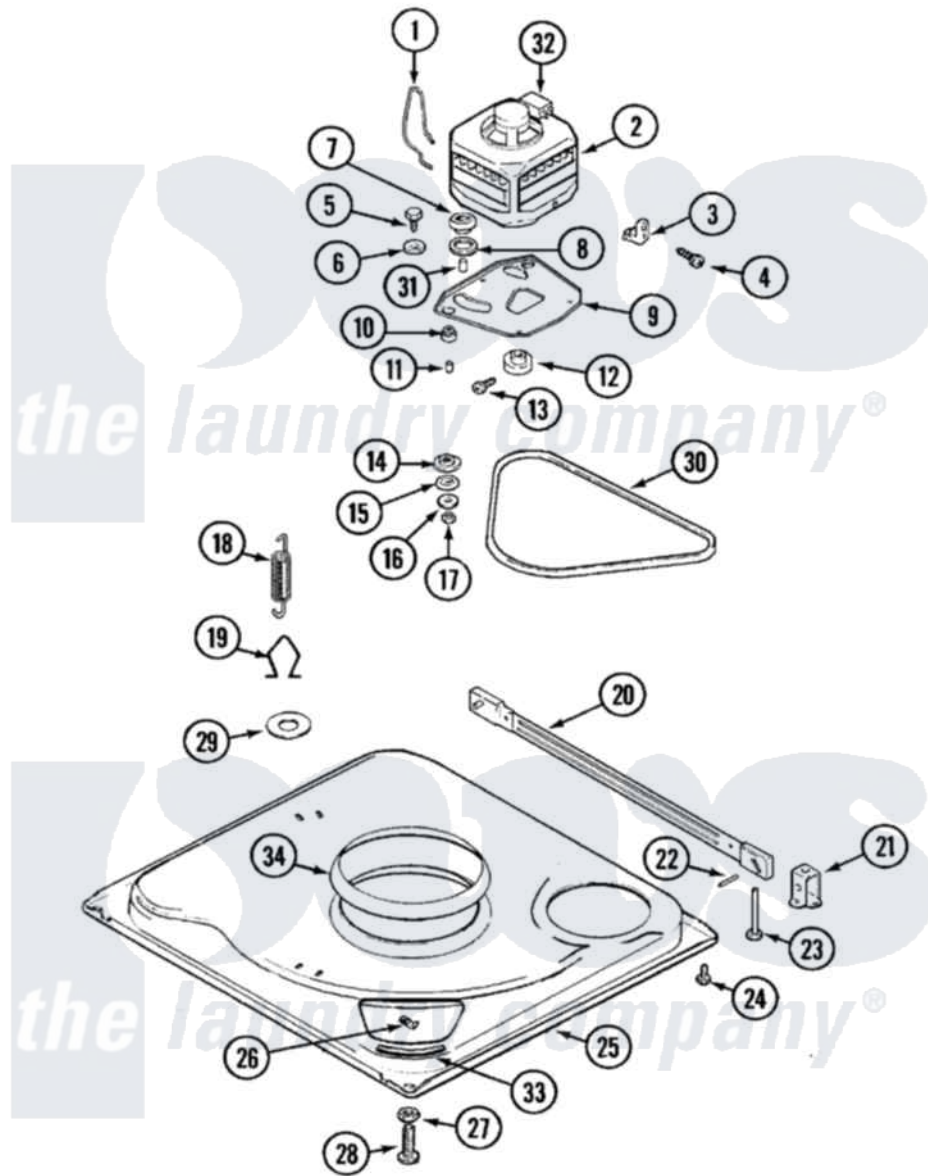

# Admiral LATA100AAM 01 - BASE (AAx,AJE,ARE)

Admiral Residential Admiral LATA100AAM Washer Parts Parts Diagram 01 - BASE (AAx,AJE,ARE)  
 Click on the part number to view part

Item	Original Part Number	Replaced By	Status	Part Description
1	21001110	<a href="#">22004376</a>		Spring, Motor Pivot
"	<a href="#">35-0235</a>			Spring, Motor Pivot
2	<a href="#">21001170</a>			Motor And Pulley/Plate Assembly
"	LA-2002		Not Available	MOTOR KIT
3	21001109	<a href="#">21001486</a>		Foot Slide, Isolator
"	<a href="#">33-9945</a>			Slide, Foot
4	25-7418	<a href="#">33001178</a>		Back, Tumbler
"	W10124350		Not Available	NOT REQUIRED PART OR SEE NOTE
5	25-7833	<a href="#">21001977</a>		Screw
6	<a href="#">25-7834</a>			Washer, Motor/Base Screw
7	<a href="#">33-9946</a>			Isolator, Motor
8	33-9944	<a href="#">35-3570</a>		Washer, Motor Pivot
9	21001111	<a href="#">21001783</a>		Plate And Screw Assembly
"	35-2810	<a href="#">21001783</a>		Plate And Screw Assembly
10	33-9941	<a href="#">35-3646</a>		Isolator, Motor Plate