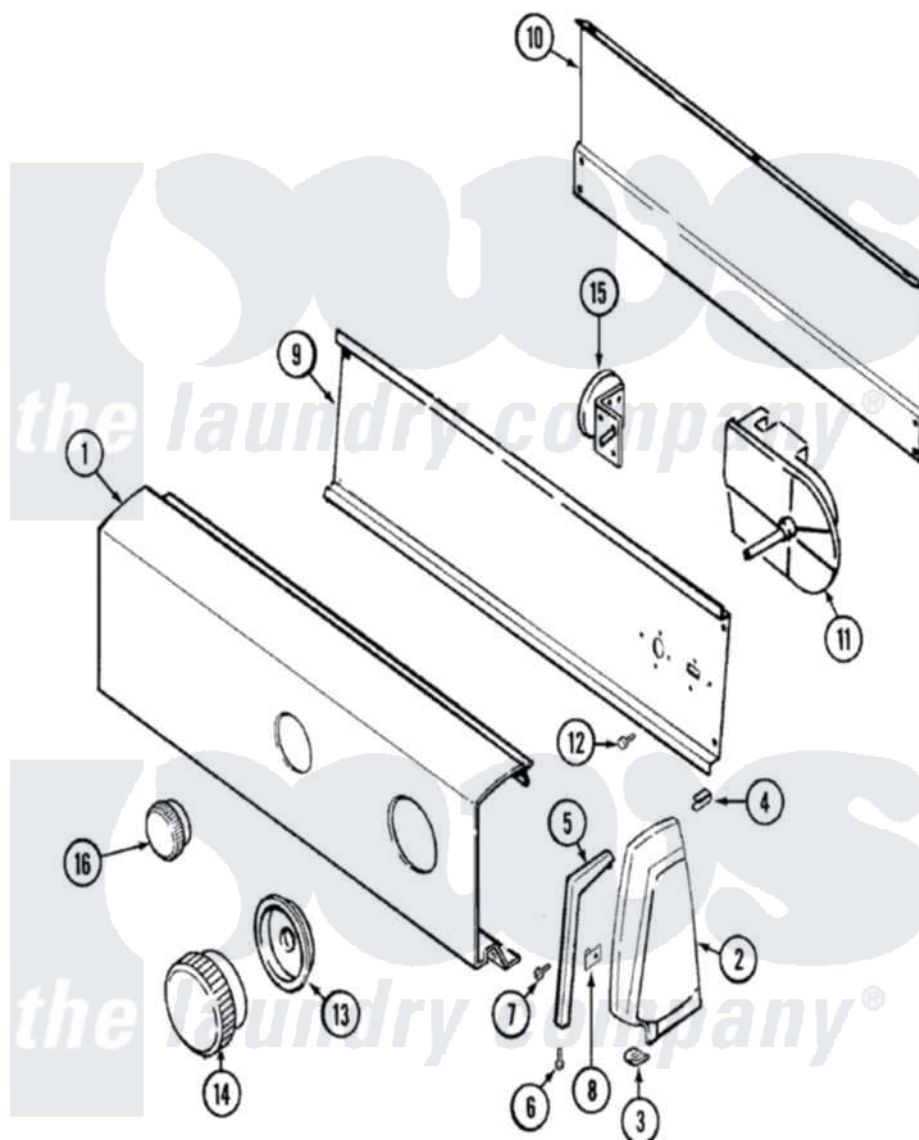

## Admiral LATA100AAM 02 - CONTROL PANEL (AAx,AJE,ARE)

Admiral [Residential Admiral LATA100AAM Washer Parts](#) Parts Diagram 02 - CONTROL PANEL (AAx,AJE,ARE)  
 Click on the part number to view part

Item	Original Part Number	Replaced By	Status	Part Description
1	<a href="#">25-7702</a>			Speedclip, End Cap To Control Panel
"	21001085		Not Available	PANEL, CONTROL
"	21001208		Not Available	PANEL, CONTROL
"	<a href="#">25-7793</a>			Screw
2	21001069	<a href="#">12002263</a>		Endcap Kit
"	21001070	<a href="#">21001456</a>		Cap- End
3	25-7697	<a href="#">25-2219</a>		Screw
"	<a href="#">25-7851</a>			Speedclip, End Cap To Top
4	<a href="#">25-7852</a>			Speedclip, Rr Shld To End Cap
"	25-7435	<a href="#">33002917</a>		Screw, No.10-16
5	31001056		Not Available	TRIM, ENDCAP (RT)(ALM)
"	31001057		Not Available	TRIM, ENDCAP (LT)(ALM)
6	<a href="#">25-7760</a>			Screw
7	25-3092	<a href="#">90767</a>		Screw, 8A X 3/8 HeX Washer Head Tapping

8	<a href="#">25-7702</a>		Speedclip, End Cap To Control Panel
9	<a href="#">53-1676</a>		Shield, Control
"	53-2504	<a href="#">31001193</a>	Pad, Shield
"	31001128		Not Available SHIELD, CONTROL
10	35-2688	<a href="#">21001460</a>	Shield, Rear
"	25-3092	<a href="#">90767</a>	Screw, 8A X 3/8 HeX Washer Head Tapping
"	<a href="#">25-3457</a>		Screw, Sems
"	25-7853	<a href="#">25-7933</a>	Ring, Retaining
11	<a href="#">21001340</a>		Timer
"	<a href="#">35-3839</a>		Timer
12	31001029	<a href="#">3400094</a>	Screw, 10-32 X 3/8
13	21001075		Not Available SKIRT & RING ASSY. (ALM)
14	21001074	<a href="#">12500058</a>	Knob Ski
15	35-3691	<a href="#">21001554</a>	Switch, Water Level
"	25-3092	<a href="#">90767</a>	Screw, 8A X 3/8 HeX Washer Head Tapping
16	21001073	<a href="#">21001242</a>	Knob, Selector
17	21001121		Not Available MANUAL, USE & CARE
"	21001033		Not Available MANUAL, USE & CARE
18	16002079		Not Available GUIDE, QUICK REF - ADMIRAL