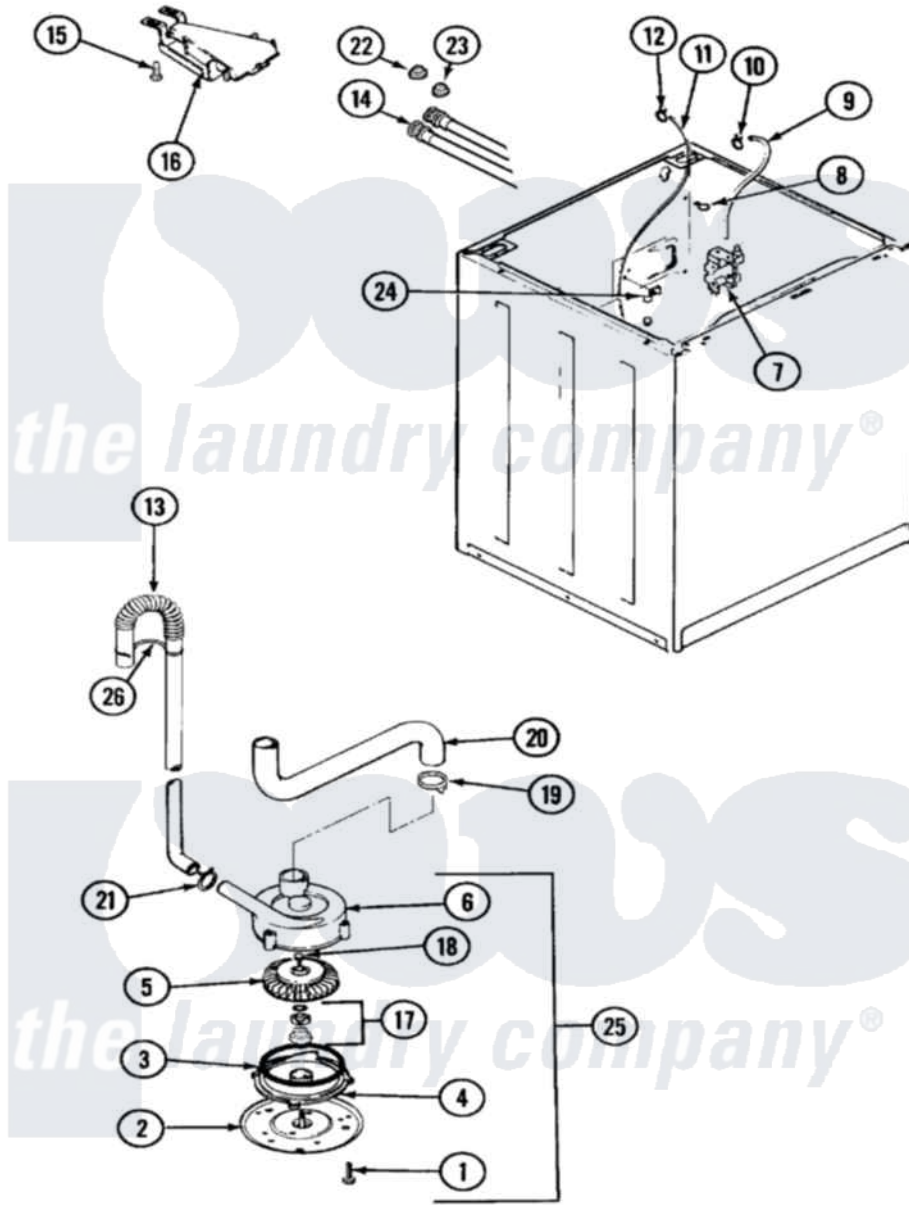

Admiral LATA100AAM 03 - MOTOR & PUMP (AAx,AJE,ARE)

Admiral [Residential Admiral LATA100AAM Washer Parts](#) Parts Diagram 03 - MOTOR & PUMP (AAx,AJE,ARE)
 Click on the part number to view part

Item	Original Part Number	Replaced By	Status	Part Description
1	25-7405	3196164		Screw
2	33-6035		Not Available	PLATE & PULLEY ASSY.
3	33-6032			Gasket
4	35-2058			Base, Pump
5	35-2057	35-6465		Pump Assem
6	35-2056		Not Available	HOUSING, PUMP
7	21001378	35-2374N		Valve, Water
"	35-2374	35-2374N		Valve, Water
"	25-7220			Clip, Cabinet Top
8	25-7867	596669		Clamp, Manifold
9	35-2378	12002749		Hose, Flume Kit
10	25-7867	596669		Clamp, Manifold
11	35-2261		Not Available	PAD, PRESSURE SWITCH HOSE
"	21001064	21001748		Hose, Pressure Switch
12	25-7796	596669		Clamp, Manifold
13	35-3538	21001872		Hose, Drain

"	35-3539	21001872	Hose, Drain
14	35-0873	76313	Hosefill
"	33-7891	89503	Hose-Inlet
15	25-3092	90767	Screw, 8A X 3/8 HeX Washer Head Tapping
16	35-2051	21001760	Flume Assembly / Water Diverter
17	35-0707		Seal, Seat And "O" Ring
18	25-7894	W10001180	Screw
19	25-6068	285655	Clamp, Hose
20	35-3584	21001915	Hose, Tub To Pump
21	25-7080	285655	Clamp, Hose
22	25-7048		Washer
23	33-7313	33-4264N	Strainer And Washer Kit
24	33-6099		Clamp
25	35-2099	35-6465	Pump Assem
"	35-2344		Restrictor, Flow
26	33-9537	22003814	Retainer, Drain Hose