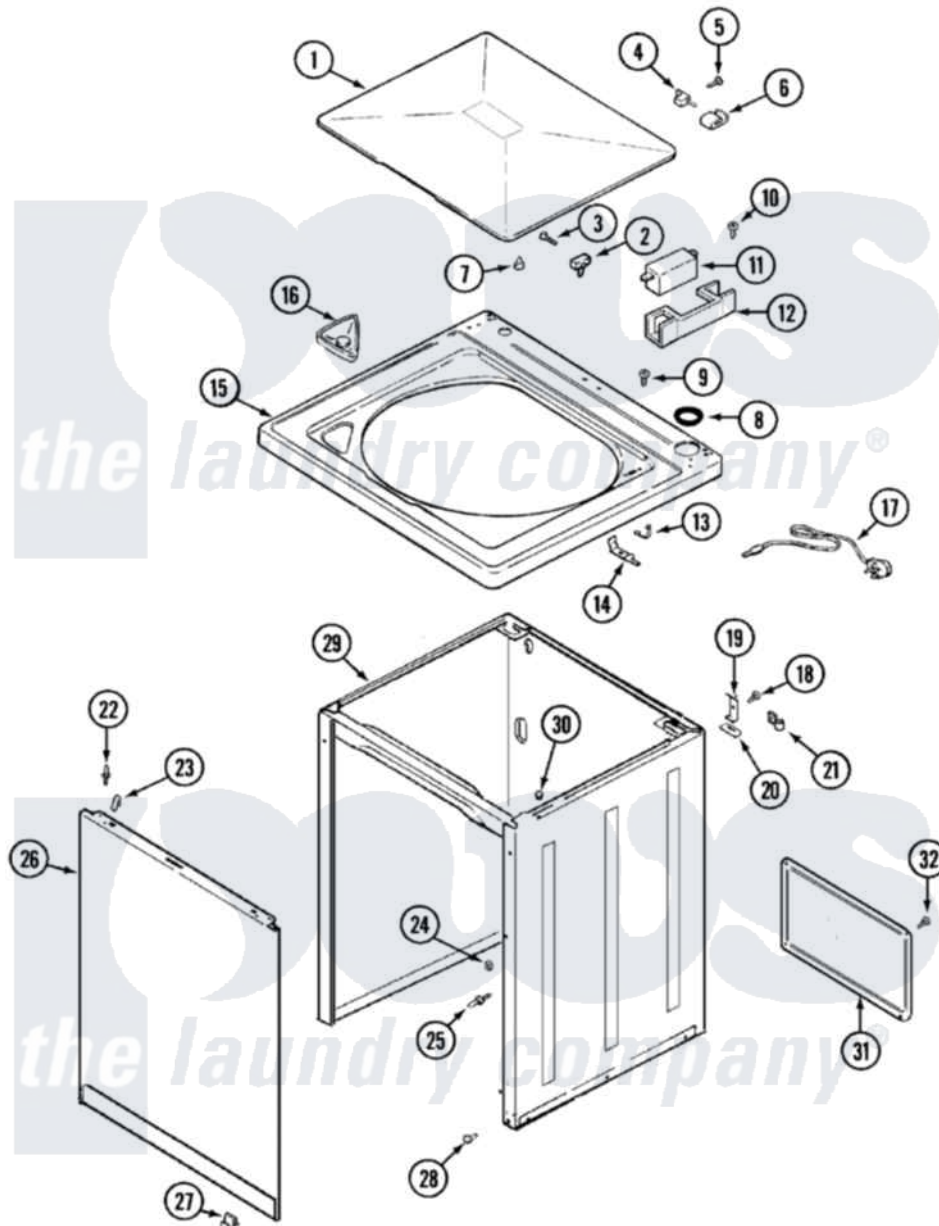

Admiral LATA100AAM 04 - TOP (AAx,AJE,ARE)

Admiral Residential Admiral LATA100AAM Washer Parts Parts Diagram 04 - TOP (AAx,AJE,ARE)
 Click on the part number to view part

Item	Original Part Number	Replaced By	Status	Part Description
1	35-2026-24		Not Available	LID (ALM)
2	43-0057			Actuator, Door Switch
"	25-7436			Nylite Washer
3	25-7438			Screw
4	35-2045			Pin, Hinge
5	25-7893			Screw
6	35-2044			Hinge, Lid
7	35-0581			Bumper, Door
8	35-2064			Bushing, Insulating
"	35-2063			Bushing, Insulator
9	25-7463	7101P012-60		Screw
10	21001136	3400872		Screw, 8-18 X 3/8
"	25-7437	40040701		Screw, Tapping No.6b-20
11	35-3382	12001187		Kit, Lid Switch Assembly
"	21001148	12001187		Kit, Lid Switch Assembly
"	35-2904		Not Available	PAD, LID SWITCH

"	21001137	12001187		Kit, Lid Switch Assembly
12	21001135			Housing, Lid Switch
"	35-2795	12001187		Kit, Lid Switch Assembly
13	25-7878			Clip
14	21001134			Lever, Lid Switch
"	35-3076	12001187		Kit, Lid Switch Assembly
15	35-2739-24		Not Available	TOP, CABINET (ALM)
16	21001167			Dispenser, Bleach
"	35-2731	21001167		Dispenser, Bleach
17	35-0680		Not Available	CORD, POWER
18	25-7893			Screw
19	33-7450	35-2846		Hinge, Cabinet Top
20	33-0930			Pad, Top Hinge
21	25-7796	596669		Clamp, Manifold
22	53-0643			Pin, Locator
23	25-7220			Clip, Cabinet Top
24	25-0224	3400029		Nut, Adapter Plate
25	53-0643			Pin, Locator
26	35-2084-24			Panel, Front
27	53-0120			Clip, Front Panel
28	33-2653			Bumper, Cabinet
29	35-2106-24	12001802		Kit, Cabinet/Rear Shield
30	33-2653			Bumper, Cabinet
31	35-2108	21001871		Cabinet
32	25-7733	681414		Screw, 10AB X 1/2