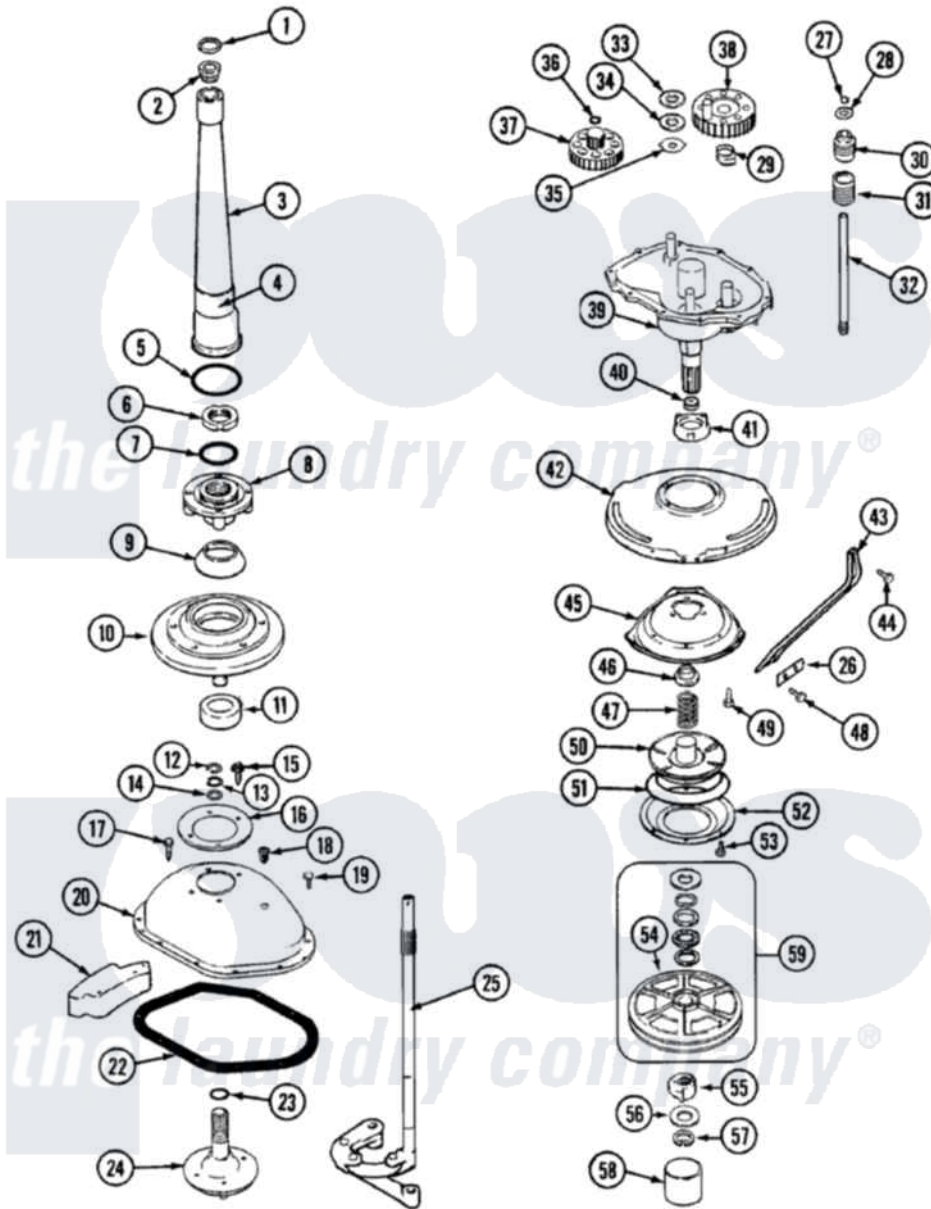

Admiral LATA100AAM 05 - TRANSMISSION (LATA100AAE/M SERIES 10)

Admiral [Residential Admiral LATA100AAM Washer Parts](#) Parts Diagram 05 - TRANSMISSION (LATA100AAE/M SERIES 10)

[Click on the part number to view part](#)

Item	Original Part Number	Replaced By	Status	Part Description
1	25-7941			"O" Ring, Agtr Drive Shaft
2	35-2835	21001066		Bearing, Centerpost
3	35-2792	21001401		Center Pos
"	35-2983		Not Available	CENTERPOST ASSY.
4	35-3214	33-6790		Bearing, Agitator
5	35-2906			Seal, Centerpost Bottom
6	35-2791			Nut, Spin Tube
7	25-7938			"O" Ring, Basket Drive Hub
8	35-3647	W10219156		Tub Seal
9	35-2974			Tub Seal/Hub Assembly
10	35-2716	12001561		Bearing And Seal Housing Assembly
11	35-2205			Bearing, Spin
"	35-2972	12001561		Bearing And Seal Housing Assembly
12	25-7949		Not Available	RING, RETAINING (AG. SHAFT)