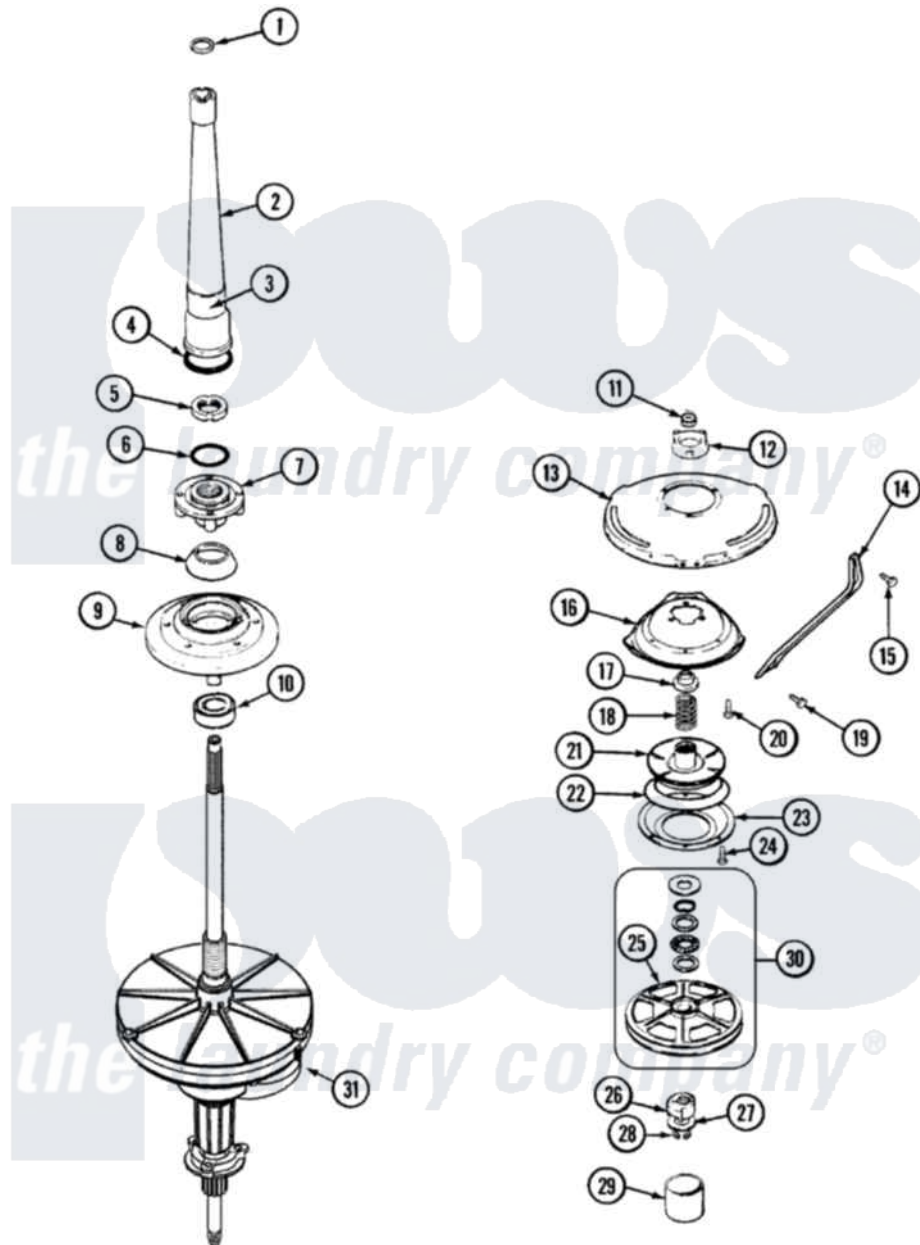

Admiral LATA100AAM 06 - TRANSMISSION (LATA100AAE/M SERIES 15)

Admiral [Residential Admiral LATA100AAM Washer Parts](#) Parts Diagram 06 - TRANSMISSION (LATA100AAE/M SERIES 15)

[Click on the part number to view part](#)

Item	Original Part Number	Replaced By	Status	Part Description
1	25-7941			"O" Ring, Agtr Drive Shaft
2	35-2792	21001401		Center Pos
3	33-6790			Bearing, Agitator
"	35-2983		Not Available	CENTERPOST ASSY.
4	35-2906			Seal, Centerpost Bottom
5	35-2791			Nut, Spin Tube
6	25-7938			"O" Ring, Basket Drive Hub
7	35-3647	W10219156		Tub Seal
8	35-2974			Tub Seal/Hub Assembly
9	35-2716	12001561		Bearing And Seal Housing Assembly
10	35-2972	12001561		Bearing And Seal Housing Assembly
"	12001561			Bearing And Seal Housing Assembly
"	35-2205			Bearing, Spin
11	35-2010	207843		Lip Seal Repair Kit

12	35-2973	35-6680	Transmission
"	35-2730	12001562	Bearing Assembly
13	21001162	21001518	Support, Tub
14	21001164	Not Available	BRACE, TUB
15	25-7895	21001858	Screw 5/16-18 x 1/2
16	21001163		Housing, Suspension
17	35-2017		Retainer, Brake Spring
18	35-2112	21001910	Spring, Brake
19	25-7930	21001858	Screw 5/16-18 x 1/2
20	25-7895	21001858	Screw 5/16-18 x 1/2
21	35-2948	35-6714	Brake Roto
22	21001161	21002026	Snubber
23	35-2018	35-6918	Stator, Brake
24	21001065		Screw, No.10-24 x .50 Hxnibhd
25	35-3829	12002213	Thrust Bearing Kit
26	LA-2007	12002213	Thrust Bearing Kit
27	35-2132		Washer, 1.25ODX.530IDX.032
"	35-2082		Washer, 1.25ODX.530IDX.062
28	25-7854		Ring, Retaining
29	35-2007		Cap, Dust
30	12500036	12002213	Thrust Bearing Kit
31	21001394	35-6680	Transmission