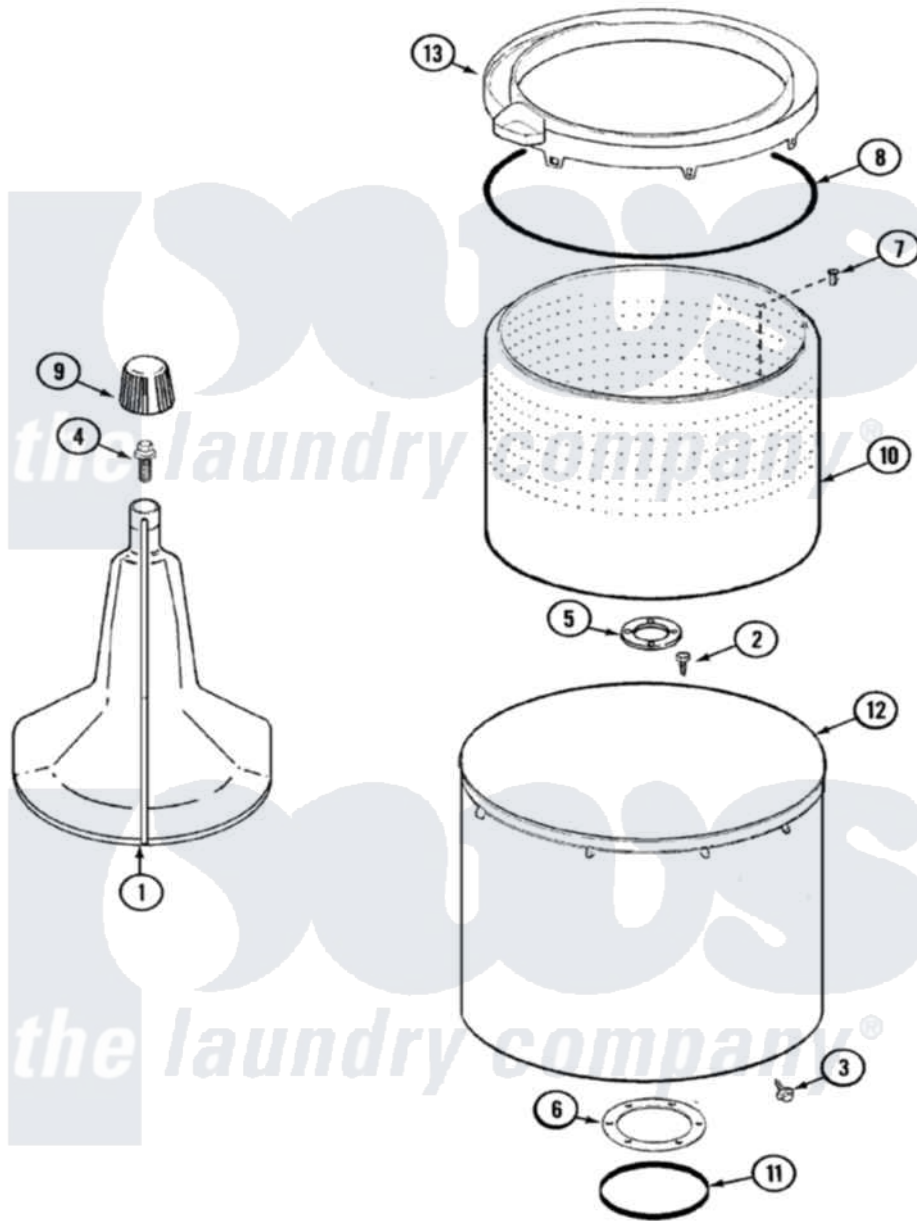

Admiral LATA100AAM 07 - TUB (AAx,AJE,ARE)

Admiral Residential Admiral LATA100AAM Washer Parts Parts Diagram 07 - TUB (AAx,AJE,ARE)
 Click on the part number to view part

Item	Original Part Number	Replaced By	Status	Part Description
1	35-3580			Agitator
2	25-7947	21001063		Screw, Shoulder
3	25-7953	22002933		Screw
4	25-7948	W10309247		Screw
5	35-3685			Gasket, Basket To Centerpost
6	35-3686			Gasket, Tub To Housing
7	25-7965	3400504		Screw
8	35-2328			Seal, Tub Top
9	35-2733			Cap, Agitator
10	35-3687		Not Available	BASKET, SPIN
11	35-2978			Seal, Tub/Housing
12	35-3700			Tub Assembly
13	35-3578		Not Available	TOP, TUB
"	35-2262		Not Available	SHIELD, TUB TOP