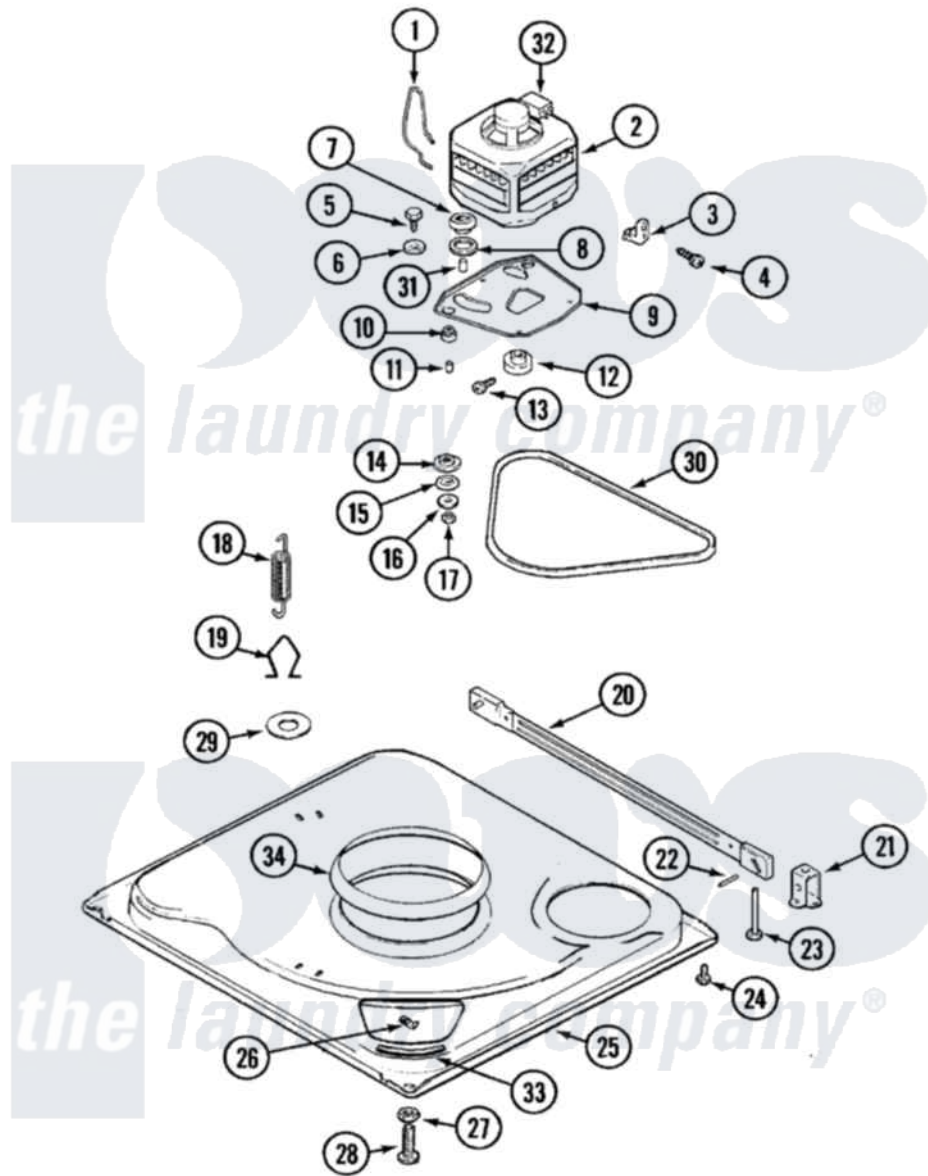

Admiral LATA100AAW 01 - BASE

Admiral [Residential Admiral LATA100AAW Washer Parts](#) Parts Diagram 01 - BASE
 Click on the part number to view part

| Item | Original Part Number | Replaced By | Status | Part Description |
|------|-------------------------|--------------------------|---------------|---|
| 1 | 21001110 | 22004376 | | Spring, Motor Pivot |
| " | 35-0235 | | | Spring, Motor Pivot |
| 2 | 21001112 | | Not Available | MOTOR & PULLEY/PLATE ASSY. |
| " | LA-2002 | | Not Available | MOTOR KIT |
| 3 | 21001109 | 21001486 | | Foot Slide, Isolator |
| " | 33-9945 | | | Slide, Foot |
| 4 | W10124350 | | Not Available | NOT REQUIRED PART OR SEE NOTE SCREW, FOOT SLIDE |
| " | W10124350 | | Not Available | NOT REQUIRED PART OR SEE NOTE SCREW, FOOT SLIDE |
| 5 | 25-7833 | 21001977 | | Screw |
| 6 | 25-7834 | | | Washer, Motor/Base Screw |
| 7 | 33-9946 | | | Isolator, Motor |
| 8 | 33-9944 | 35-3570 | | Washer, Motor Pivot |
| 9 | 21001111 | 21001783 | | Plate And Screw Assembly |