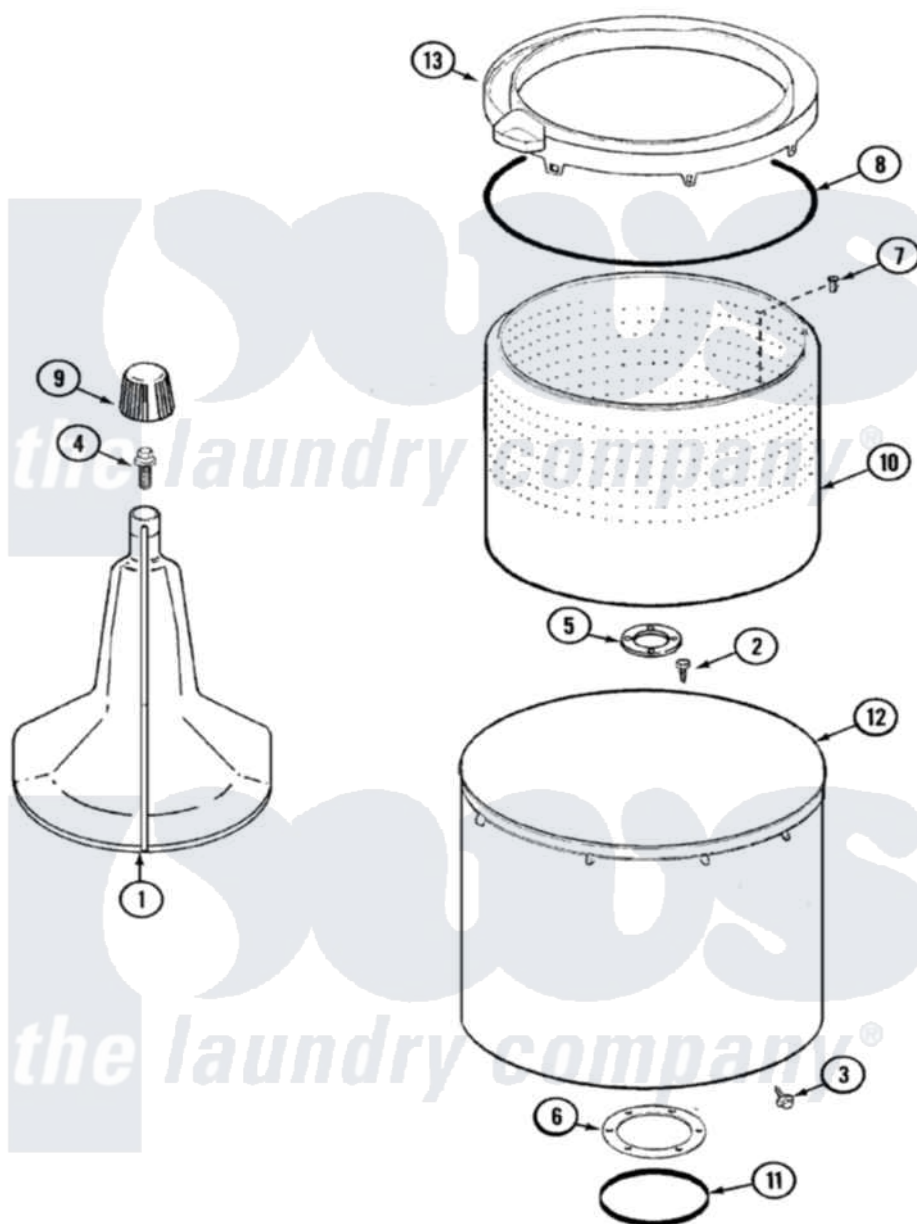

Admiral LATA100AAW 06 - TUB

Admiral [Residential Admiral LATA100AAW Washer Parts](#) Parts Diagram 06 - TUB
 Click on the part number to view part

Item	Original Part Number	Replaced By	Status	Part Description
1	35-3580			Agitator
2	25-7947	21001063		Screw, Shoulder
3	25-7953	22002933		Screw
4	25-7948	W10309247		Screw
5	35-3685			Gasket, Basket To Centerpost
6	35-3686			Gasket, Tub To Housing
7	25-7965	3400504		Screw
8	35-2328			Seal, Tub Top
9	35-2733			Cap, Agitator
10	35-3687		Not Available	BASKET, SPIN
11	35-2978			Seal, Tub/Housing
12	35-3700			Tub Assembly
13	35-3578		Not Available	TOP, TUB
"	35-2262		Not Available	SHIELD, TUB TOP