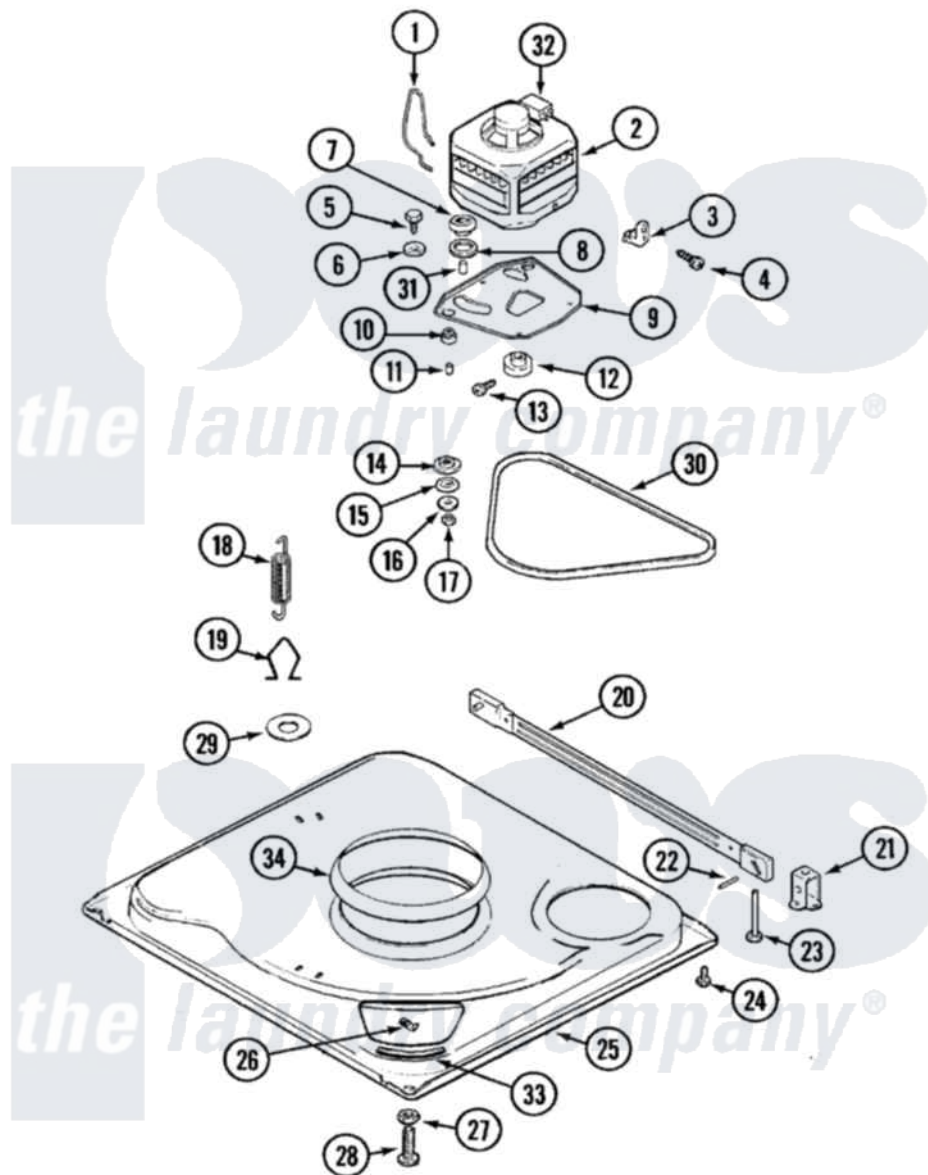

Admiral LATA100AGE 01 - BASE

Admiral [Residential Admiral LATA100AGE Washer Parts](#) Parts Diagram 01 - BASE

[Click on the part number to view part](#)

Item	Original Part Number	Replaced By	Status	Part Description
1	21001110	22004376		Spring, Motor Pivot
2	21001231	LA-2003		Motor Replacement Kit
3	21001109	21001486		Foot Slide, Isolator
4	W10124350		Not Available	NOT REQUIRED PART OR SEE NOTE
5	25-7833	21001977		Screw
6	25-7834			Washer, Motor/Base Screw
7	33-9946			Isolator, Motor
8	33-9944	35-3570		Washer, Motor Pivot
9	21001111	21001783		Plate And Screw Assembly
10	35-3646			Isolator, Motor Plate
11	25-7831			Spacer, Mounting
12	33-1171	21001833		Pulley, Motor
13	25-7117			Set Screw
14	33-9943	35-3571		Slide, Motor Pivot
15	33-9967			Washer, Motor Isolator
16	25-7047			Washer, Flat

17	25-7325	Y707702	Locknut
18	35-3658		Spring, Suspension
"	21001138	22002922	Tool, Spring Removal
"	21001165		Spring, Suspension
19	21001166		Hook, Suspension Spring
20	35-2049	21001881	Bar, Stabilizer
21	35-2046		Bracket, Stabilizer
22	35-2052		Pin, Stabilizer
23	35-3020	22004469	Leg And Foot Self Stabalizing
24	25-7828	489483	Screw 10-32 X 1/2
25	21001169	12002701	Base Kit
26	25-7838	25-7845	Speednut, Motor
27	25-7915		Hex Nut
28	35-0772	25001119	Foot And Pad Assembly
"	35-0837	25001119	Foot And Pad Assembly
29	Y25-7951		Washer, Suspension Hook
30	21352320		Belt, Drive
31	25-7830		Spacer
32	33-9765		Switch, Motor
33	35-2065		Pad, Motor Plate
34	21001161	21002026	Snubber