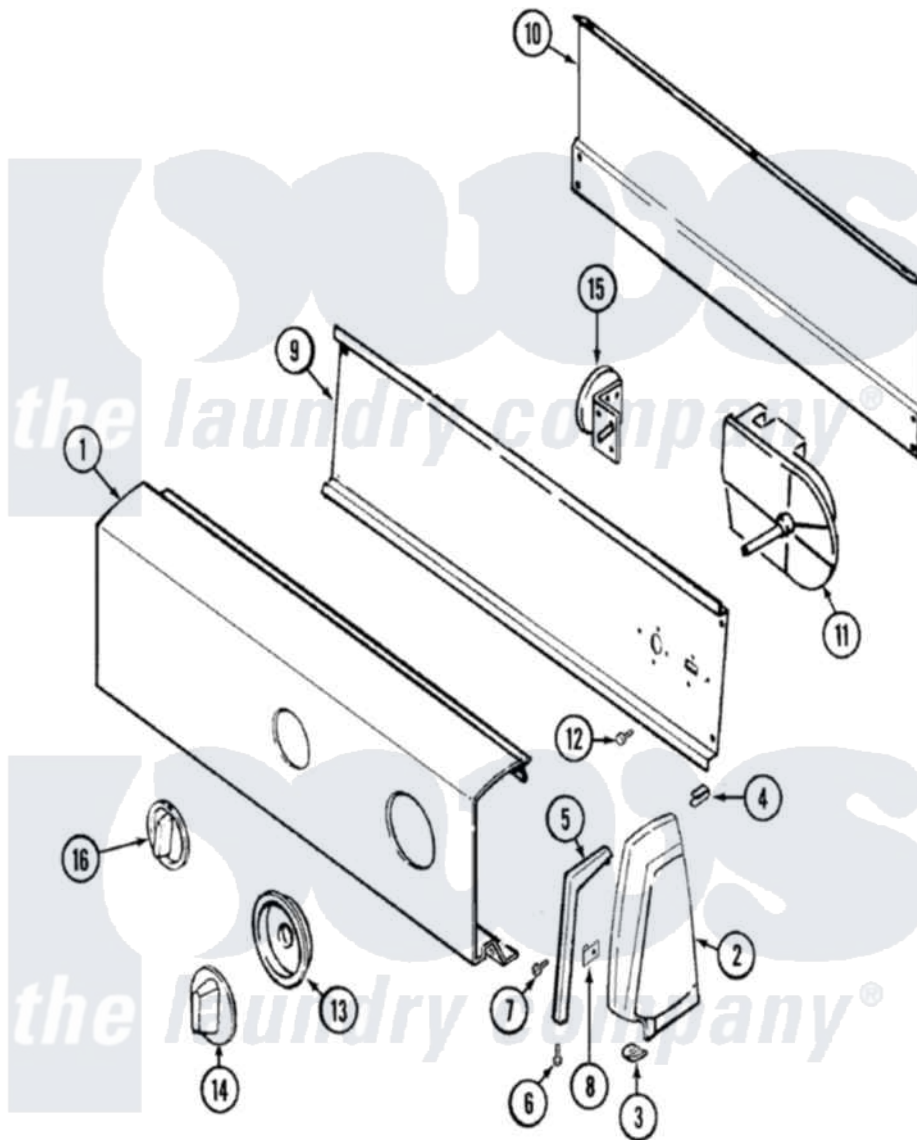

# Admiral LATA100AGE 02 - CONTROL PANEL

Admiral [Residential Admiral LATA100AGE Washer Parts](#) Parts Diagram 02 - CONTROL PANEL  
 Click on the part number to view part

Item	Original Part Number	Replaced By	Status	Part Description
1	<a href="#">25-7702</a>			Speedclip, End Cap To Control Panel
"	21001379		Not Available	PANEL, CONTROL (ALUM)
"	<a href="#">25-7793</a>			Screw
2	35-2669		Not Available	CAP, END (LT)(WHT)
"	35-2668	<a href="#">21001453</a>		Cap- End
3	25-7697	<a href="#">25-2219</a>		Screw
"	<a href="#">25-7851</a>			Speedclip, End Cap To Top
4	<a href="#">25-7852</a>			Speedclip, Rr Shld To End Cap
"	25-7435	<a href="#">33002917</a>		Screw, No.10-16
5	31001054		Not Available	TRIM, ENDCAP (RT WHT)
"	31001055		Not Available	TRIM, ENDCAP (LT WHT)
6	<a href="#">25-7760</a>			Screw
7	25-3092	<a href="#">90767</a>		Screw, 8A X 3/8 HeX Washer Head Tapping
8	<a href="#">25-7702</a>			Speedclip, End Cap To Control Panel

9	21001303		Not Available	SHIELD, CONTROL
"	53-2504	<a href="#">31001193</a>		Pad, Shield
10	<a href="#">21001460</a>			Shield, Rear
"	25-3092	<a href="#">90767</a>		Screw, 8A X 3/8 HeX Washer Head Tapping
"	<a href="#">25-3457</a>			Screw, Sems
"	35-2688	<a href="#">21001460</a>		Shield, Rear
"	25-7853	<a href="#">25-7933</a>		Ring, Retaining
11	<a href="#">21001346</a>			Timer, Export
12	31001029	<a href="#">3400094</a>		Screw, 10-32 X 3/8
13	21001238	<a href="#">21001502</a>		Skirt Ri
14	<a href="#">21001237</a>			Knob, Timer
15	35-3691	<a href="#">21001554</a>		Switch, Water Level
"	25-3092	<a href="#">90767</a>		Screw, 8A X 3/8 HeX Washer Head Tapping
16	<a href="#">21001239</a>			Knob, Selector
17	21001380		Not Available	MANUAL, USE & CARE
"	21001371		Not Available	MANUAL, USE & CARE
18	16002079		Not Available	GUIDE, QUICK REF - ADMIRAL