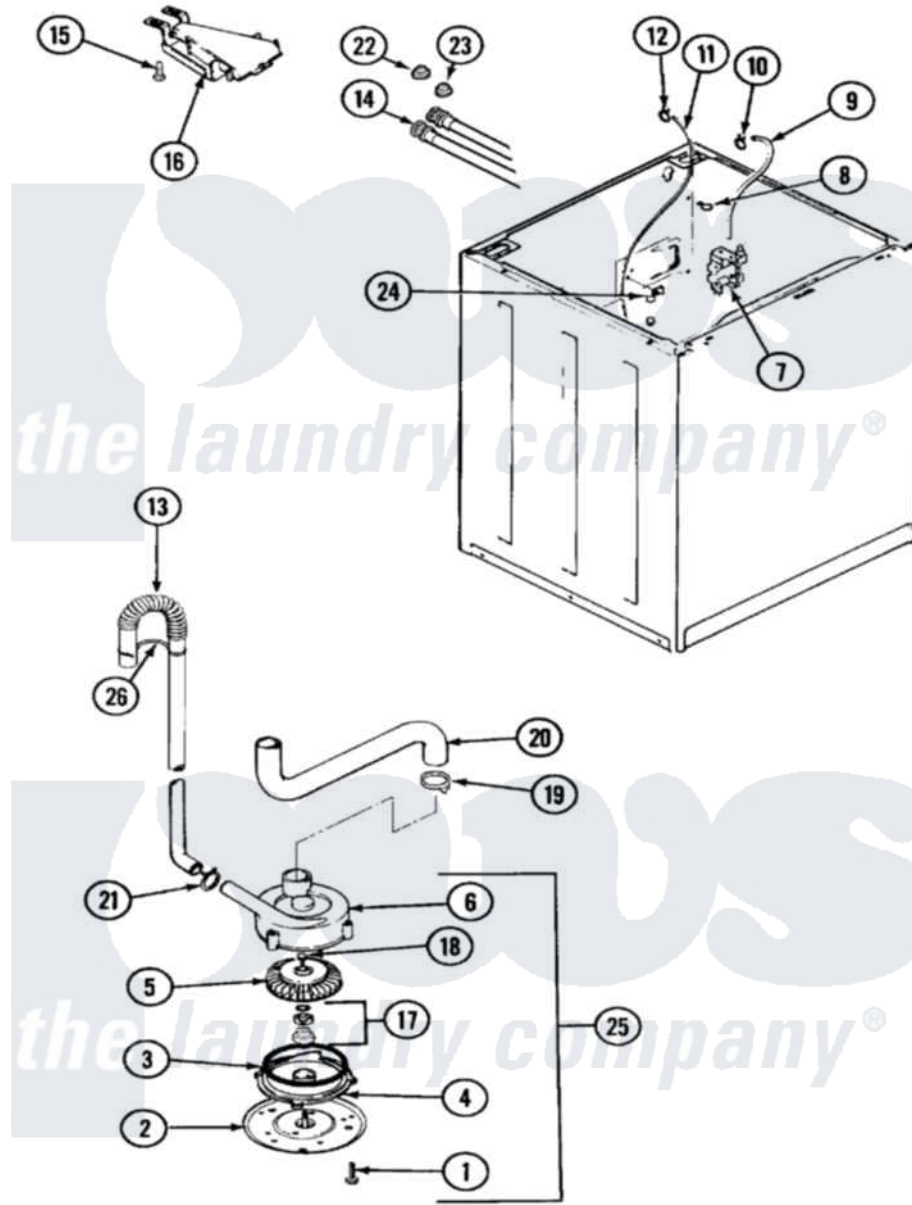

Admiral LATA100AGE 03 - PUMP

Admiral [Residential Admiral LATA100AGE Washer Parts](#) Parts Diagram 03 - PUMP
 Click on the part number to view part

Item	Original Part Number	Replaced By	Status	Part Description
1	25-7405	3196164		Screw
2	33-6035		Not Available	PLATE & PULLEY ASSY.
3	33-6032			Gasket
4	35-2058			Base, Pump
5	35-2057	35-6465		Pump Assem
6	35-2056		Not Available	HOUSING, PUMP
7	35-2375			Valve, Water Mixing-230V
"	22001196			Valve, Water
"	25-7220			Clip, Cabinet Top
8	25-7867	596669		Clamp, Manifold
9	35-2378	12002749		Hose, Flume Kit
10	25-7867	596669		Clamp, Manifold
11	35-2261		Not Available	PAD, PRESSURE SWITCH HOSE
"	21001064	21001748		Hose, Pressure Switch
12	25-7796	596669		Clamp, Manifold
13	35-3539	21001872		Hose, Drain

14	35-3400		Inlet Hose Assembly
"	35-3401		Inlet Hose Assembly
15	25-3092	90767	Screw, 8A X 3/8 HeX Washer Head Tapping
16	35-2051	21001760	Flume Assembly / Water Diverter
17	35-0707		Seal, Seat And "O" Ring
18	25-7894	W10001180	Screw
19	25-6068	285655	Clamp, Hose
20	35-3584	21001915	Hose, Tub To Pump
21	25-7080	285655	Clamp, Hose
22	25-7048		Washer
23	33-7313	33-4264N	Strainer And Washer Kit
24	33-6099		Clamp
25	35-2099	35-6465	Pump Assem
"	35-2344		Restrictor, Flow
26	33-9537	22003814	Retainer, Drain Hose