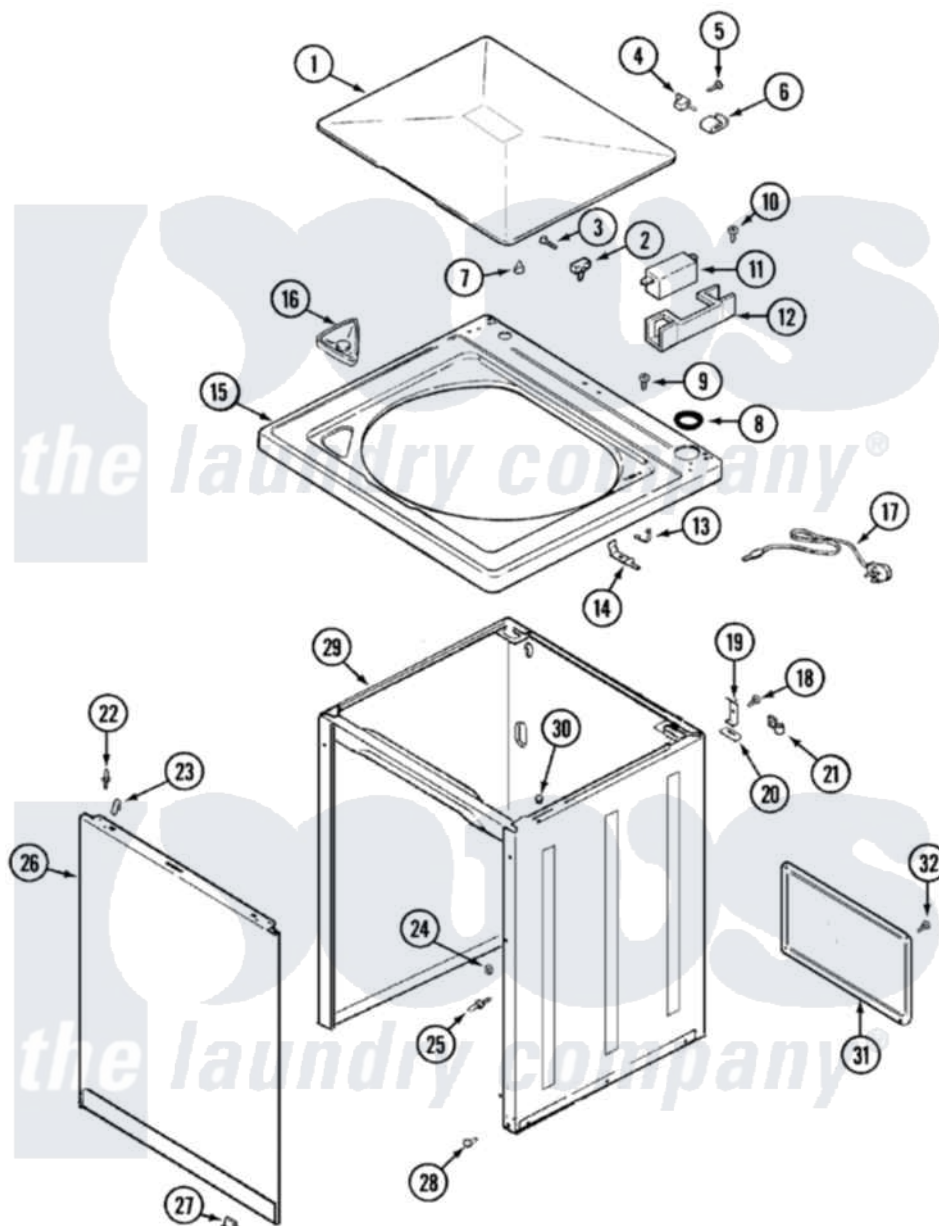

Admiral LATA100AGE 04 - TOP

Admiral [Residential Admiral LATA100AGE Washer Parts](#) Parts Diagram 04 - TOP
 Click on the part number to view part

Item	Original Part Number	Replaced By	Status	Part Description
1	35-2026			Lid
2	25-7436			Nylite Washer
"	43-0057			Actuator, Door Switch
3	25-7438			Screw
4	35-2045			Pin, Hinge
5	25-7893			Screw
6	35-2044			Hinge, Lid
7	35-0581			Bumper, Door
8	35-2064			Bushing, Insulating
"	35-2063			Bushing, Insulator
9	25-7463	7101P012-60		Screw
10	21001136	3400872		Screw, 8-18 X 3/8
"	25-7437	40040701		Screw, Tapping No.6b-20
11	35-2904		Not Available	PAD, LID SWITCH
"	21001148	12001187		Kit, Lid Switch Assembly
"	21001137	12001187		Kit, Lid Switch Assembly

12	21001135		Housing, Lid Switch
13	25-7878		Clip
14	21001134		Lever, Lid Switch
15	35-2739		Top, Cabinet
16	21001167		Dispenser, Bleach
17	21001376	Not Available	CORD, POWER
18	25-7893		Screw
19	33-7450	35-2846	Hinge, Cabinet Top
20	33-0930		Pad, Top Hinge
21	25-7796	596669	Clamp, Manifold
22	53-0643		Pin, Locator
23	25-7220		Clip, Cabinet Top
24	25-0224	3400029	Nut, Adapter Plate
25	53-0643		Pin, Locator
26	35-2084		Panel, Front
27	53-0120		Clip, Front Panel
28	33-2653		Bumper, Cabinet
29	35-2106	21001871	Cabinet
30	33-2653		Bumper, Cabinet
31	35-2108	21001871	Cabinet
32	25-7733	681414	Screw, 10AB X 1/2