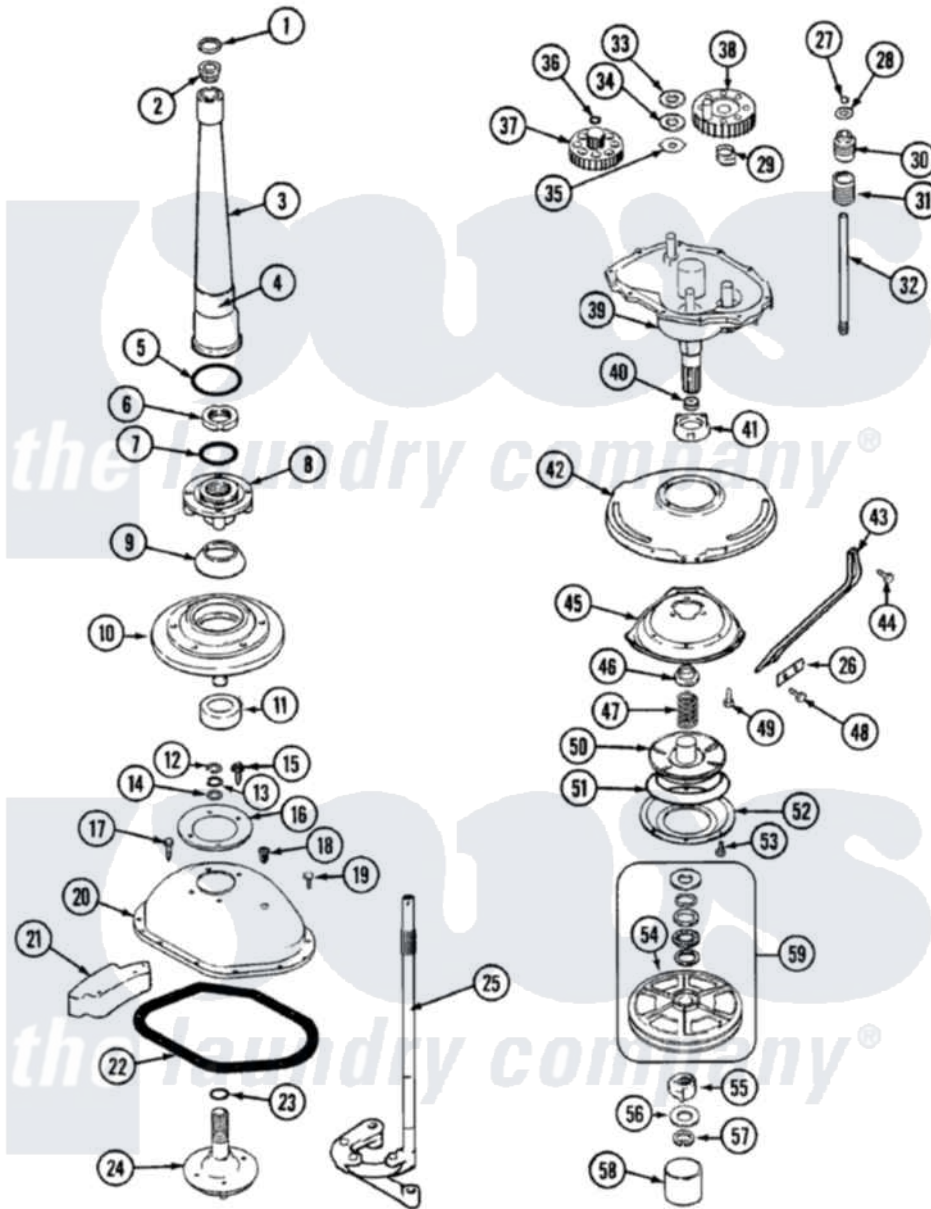

Admiral LATA100AGE 05 - TRANSMISSION (LATA100AGE SERIES 10)

Admiral [Residential Admiral LATA100AGE Washer Parts](#) Parts Diagram 05 - TRANSMISSION (LATA100AGE SERIES 10)

[Click on the part number to view part](#)

Item	Original Part Number	Replaced By	Status	Part Description
1	25-7941			"O" Ring, Agtr Drive Shaft
2	35-2835	21001066		Bearing, Centerpost
3	35-2983		Not Available	CENTERPOST ASSY.
"	35-2792	21001401		Center Pos
4	35-3214	33-6790		Bearing, Agitator
5	35-2906			Seal, Centerpost Bottom
6	35-2791			Nut, Spin Tube
7	25-7938			"O" Ring, Basket Drive Hub
8	35-3647	W10219156		Tub Seal
9	35-2974			Tub Seal/Hub Assembly
10	35-2716	12001561		Bearing And Seal Housing Assembly
11	35-2972	12001561		Bearing And Seal Housing Assembly
"	35-2205			Bearing, Spin
12	25-7949		Not Available	RING, RETAINING (AG. SHAFT)